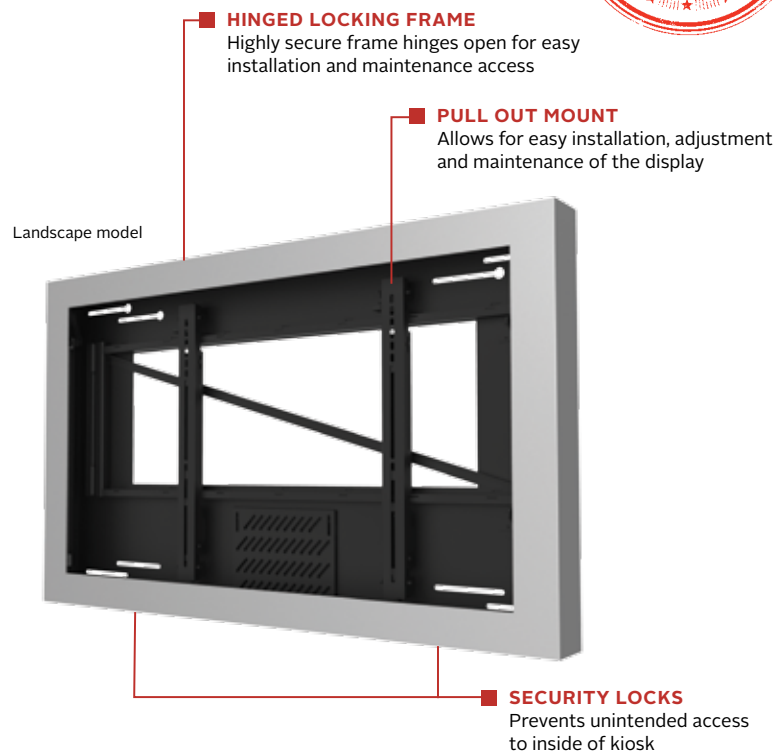

# Wall Kiosk Enclosure

Fits 40", 42", 46", 47", 48" and 55" Displays up to 2" (50mm) Thick

Whether transforming a letter board into an interactive directory or making a movie poster come to life, Peerless-AV's wall kiosks create engaging digital solutions for portrait or landscape oriented applications. Even with a slim ADA-compliant 3.97" profile, these wall kiosks accommodate most ultra-thin displays while providing room for media players, fans, and other electronic equipment to create an impressive interactive solution.

*Displaying digital signage content  
has never been easier!*

## Additional Features

- ✓ Eight way tool-less adjustment to quickly position display in kiosk window for flush alignment
- ✓ Accommodates displays 2.00" (50mm) thick to accentuate the slim kiosk design
- ✓ VESA® 200 x 200 up to 400 x 600mm compatible
- ✓ Thermostat controlled circulation fans ensure proper airflow within the kiosk
- ✓ Low profile design extends 3.97" (101mm) away from the wall which meets the Americans with Disabilities Act (ADA) certification
- ✓ Hinged top frame offers easy access to the display and other internal components for easy maintenance and enhanced security
- ✓ Supports wide range of aesthetic options including glass/acrylic, multiple colors, vinyl wraps, etc. to best match environment or promote brand strategy
- ✓ Pre-assembled to simplify installation of the entire solution
- ✓ Custom sizes available for smaller and larger displays

Portrait model

Pull out mount for easy installation of display