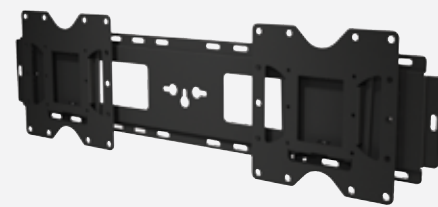

→ Ultra Stretch Signage Solutions

Optimize your dynamic digital content with Peerless-AV's versatile solutions, exclusively for the LG 86BH5C Ultra Stretch Signage display. Ideal for a wide array of applications, including transportation terminals, retail stores, commercial offices and more.

FLAT WALL MOUNT

LG-WMF86BH

- Low profile design mounts display just 0.96" (24.5mm) from the wall for a discreet installation
- Easy hang wall plate saves time and reduces cost
- Display adaptor plate simply hooks onto the wall plate for a quick and easy installation
- Coated in scratch-resistant fused epoxy

Landscape or Portrait orientation

ULTRA STRETCH PORTRAIT KIOSK

KIP586-1LG(-S)(-DISP), KIP586-2LG(-S)(-DISP), KIP586-3LG(-S)(-DISP), KIP586-4LG(-S)(-DISP)

- Stand-alone or fully integrated with displays that ship separately (-DISP models only)
- Arrives assembled to simplify installation of components and reduce set-up time
- Minimalistic, curved design accentuates the digital content, and fits into any retail or lobby setting
- Opening in base to route electric and data cables
- Radius corner base covers the four low profile rubber coated casters, which allow the kiosk to be maneuvered easily
- The four padded feet stabilize the kiosk on uneven surfaces
- Custom colors available