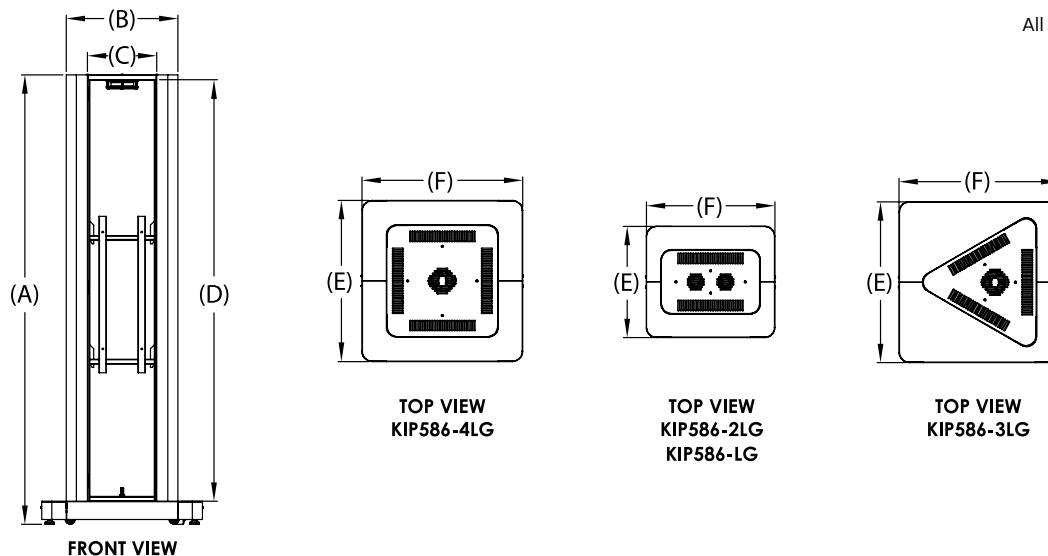

Product Specifications

	DIMENSIONS (W x H x D)	PRODUCT WEIGHT	LOAD CAPACITY	FINISH	AVAILABLE COLORS
KIP586-1LG(-S) KIP586-2LG(-S)	26.00" x 90.80" x 22.50" (660 x 2306 x 571mm)	144lb (65.3kg) 125lb (56.7kg)	45lb (20kg) 90lb (41kg)	Powder Coat	KIP586-1LG: KIP586-2LG: KIP586-3LG: KIP586-4LG: Gloss Black
KIP586-3LG(-S) KIP586-4LG(-S)	32.50" x 90.80" x 32.50" (826 x 2306 x 826mm)	155lb (70.3kg) 169lb (76.7kg)	135lb (61kg) 180lb (81kg)		KIP586-1LG-S: KIP586-2LG-S: KIP586-3LG-S: KIP586-4LG-S: Silver

Package Specifications

	PACKAGE SIZE (W x H x D)	PACKAGE SHIP WEIGHT	PACKAGE UPC CODE	PACKAGE CONTENTS	UNITS IN PACKAGE
KIP586-1LG(-S) KIP586-2LG(-S)	38.00" x 90.80" x 27.00" (660 x 2306 x 571mm)	235lb (106.6kg) 216lb (98.0kg)	KIP586-1LG: 735029312024 KIP586-2LG: 735029312048 KIP586-3LG: 735029312062 KIP586-4LG: 735029311942	Kiosk, Display Brackets, Surge Protector, Installation Instructions and Mounting Hardware	1
KIP586-3LG(-S) KIP586-4LG(-S)	48.00" x 90.80" x 40.00" (1219 x 2306 x 1016mm)	246lb (111.6kg) 260lb (117.9kg)	KIP586-1LG-S: 735029312031 KIP586-2LG-S: 735029312055 KIP586-3LG-S: 735029312079 KIP586-4LG-S: 735029311973		

All dimensions = inch (mm)

MODEL NO.	DIMENSION "A"	DIMENSION "B"	DIMENSION "C"	DIMENSION "D"	DIMENSION "E"	DIMENSION "F"
KIP586-1LG	90.80" (2306mm)	20.00" (508mm)	13.96" (355mm)	85.11" (2162mm)	22.50" (572mm)	26.00" (660mm)
KIP586-2LG	90.80" (2306mm)	20.00" (508mm)	13.96" (355mm)	85.11" (2162mm)	22.50" (572mm)	26.00" (660mm)
KIP586-3LG	90.80" (2306mm)	22.97" (583mm)	13.96" (355mm)	85.11" (2162mm)	32.50" (826mm)	32.50" (826mm)
KIP586-4LG	90.80" (2306mm)	22.55" (573mm)	13.96" (355mm)	85.11" (2162mm)	32.50" (826mm)	32.50" (826mm)