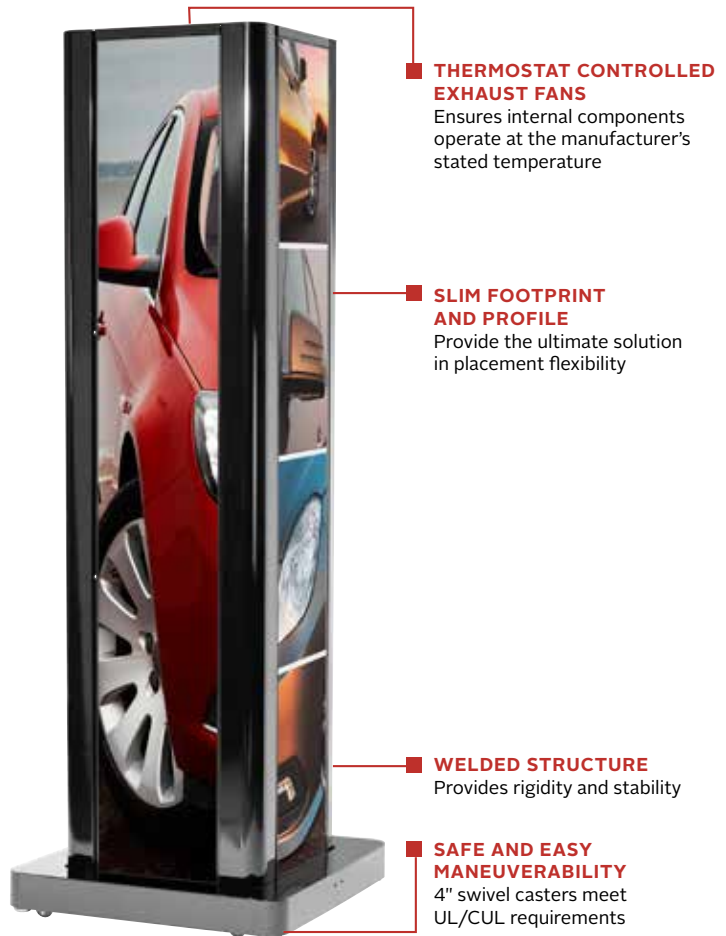

KIP586-4LG shown with LG Displays (Displays Sold Separately)

Touchboards

205 Westwood Ave, Long Branch, NJ 07740
Phone: 866-94 BOARDS (26273) / (732)-222-1511
Fax: (732)-222-7088 | E-mail: sales@touchboards.com

RoHS
2002/95/EC