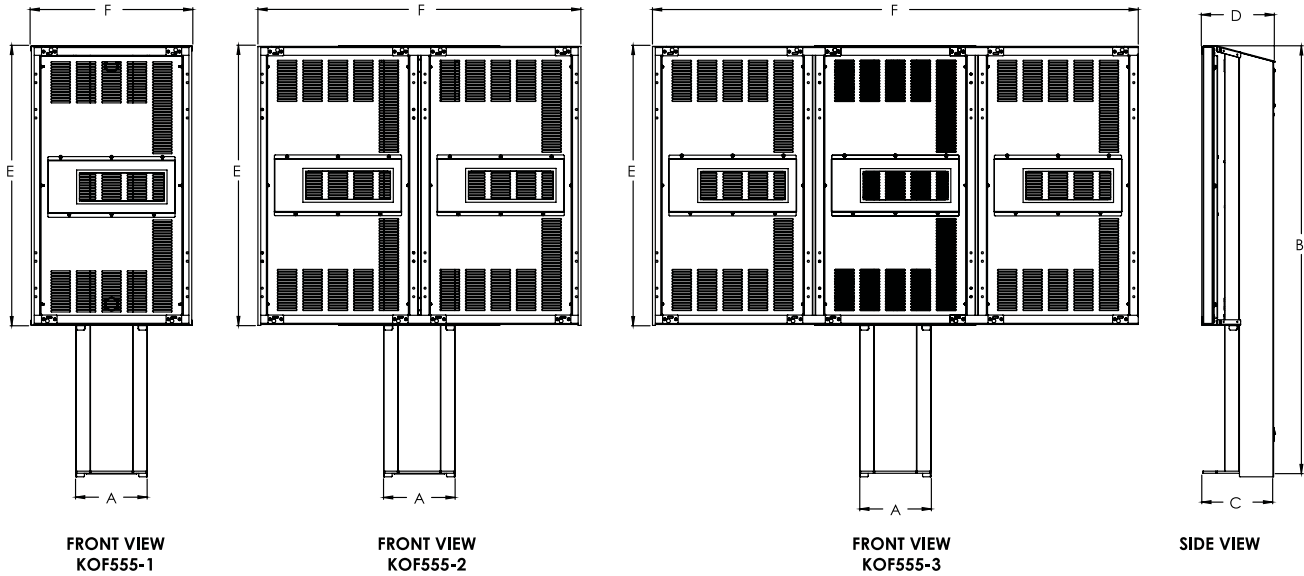

Model Numbers

- KOF555-1 Outdoor Digital Menu Board Supports (1) 55" Peerless-AV® XHB553 and LG 55XE4F-M Outdoor Display
- KOF555-2 Outdoor Digital Menu Board Supports (2) 55" Peerless-AV® XHB553 and LG 55XE4F-M Outdoor Displays
- KOF555-3 Outdoor Digital Menu Board Supports (3) 55" Peerless-AV® XHB553 and LG 55XE4F-M Outdoor Displays

Product Specifications

MODEL NUMBERS	DIMENSIONS (W x H x D)	PRODUCT WEIGHT	FINISH	AVAILABLE COLORS
KOF555-1	28.38" x 75.67" x 12.70" (721 x 1922 x 322mm)	132lb (60kg)	Textured Powder Coat	Black
KOF555-2	57.17" x 75.67" x 12.70" (1452 x 1922 x 322mm)	163lb (74kg)		
KOF555-3	85.97" x 75.67" x 12.70" (2184 x 1922 x 322mm)	194lb (88kg)		

Package Specifications

MODEL NUMBERS	PACKAGE SIZE (W x H x D)	PACKAGE SHIP WEIGHT	PACKAGE UPC CODE	PACKAGE CONTENTS	UNITS IN PACKAGE
KOF555-1	38.00" x 84.00" x 27.00" (966 x 2134 x 686mm)	185lb (84kg)	735029341840	Digital Menu Board Enclosure, Mounting Hardware and Instructions	1
KOF555-2	60.00" x 84.00" x 40.00" (1524 x 2134 x 1016mm)	224lb (102kg)	735029341857		
KOF555-3	96.00" x 84.00" x 48.00" (2438 x 2134 x 1219mm)	290lb (132kg)	735029341864		

Options

- **KOF-OPT-SPK:** Speaker/Microphone Kit
- **KOF-OPT-FAN:** Media Player Storage Fan
- **KOF-OPT-SHELF:** Internal Media Player Shelf

- **KOF-OPT-ELECTRICAL:** Power Distribution Unit
- **KOF-OPT-553BRKTS:** Mount Brackets for Peerless-AV® XHB553 (Provided with orders of XHB553)

All dimensions = inch (mm)

MODEL NO.	DIMENSION "A"	DIMENSION "B"	DIMENSION "C"	DIMENSION "D"	DIMENSION "E"	DIMENSION "F"
KOF555-1	12.65" (321mm)	75.67" (1922mm)	12.54" (319mm)	12.70" (322mm)	49.36" (1254mm)	28.38" (721mm)
KOF555-2	12.65" (321mm)	75.67" (1922mm)	12.54" (319mm)	12.70" (322mm)	49.36" (1254mm)	57.17" (1452mm)
KOF555-3	12.65" (321mm)	75.67" (1922mm)	12.54" (319mm)	12.70" (322mm)	49.36" (1254mm)	85.97" (2184mm)

Architect Specifications

The Outdoor Digital Menu Board shall be a Peerless-AV® model KOF555-1, -2, -3 and shall be located where indicated on the plans. Assembly and installation shall be done according to instructions provided by the manufacturer.

Visit peerless-av.com to see the complete line of AV solutions from Peerless-AV, including outdoor displays, kiosks, display mounts, projector mounts, carts/stands, and a full assortment of accessories.

Peerless-AV
2300 White Oak Circle
Aurora, IL 60502 USA

(800) 865-2112
(630) 375-5100
Fax: (800) 359-6500

Peerless-AV EMEA
Unit 3 Watford Interchange
Colonial Way, Watford
Herts, WD24 4WP
United Kingdom
+44 (0) 1923 200100
Fax: +44 (0) 1923 200101

Peerless-AV Latin America
Av. de las Industrias 413
Parque Industrial Escobedo
General Escobedo, N.L.,
México, 66062
+52 (81) 8384-8300
Fax: +52 (81) 8384-8360