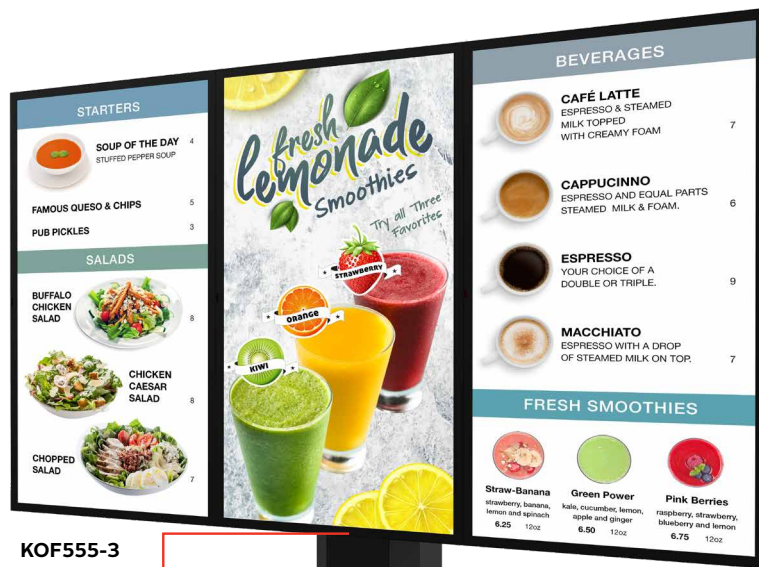

# Outdoor Digital Menu Boards

SUPPORT 55" PEERLESS-AV® XHB553 & LG 55XE4F-M  
OUTDOOR DISPLAY(S)

Increase drive-thru sales and promote order efficiency with Peerless-AV's Outdoor Digital Menu Boards, designed to support 55" Peerless-AV® XHB553 and LG 55XE4F-M Outdoor Displays. These all-weather rated, outdoor units offer a low operating cost, modular design, and an easy, two-man installation process. By making the switch to digital, with Peerless-AV's Outdoor Digital Menu Boards, you will no longer need to manually update static menu content throughout the day. Instead, the digital content can be updated remotely and in real-time, creating a seamless drive-thru experience for customers and a more efficient restaurant.

All Weather Rated

- Designed to support 55" Peerless-AV® XHB553 and LG 55XE4F-M Outdoor Displays to offer maximum flexibility at the best value
- Elegant, minimalistic design protects displays and internal equipment, while enhancing the drive-thru aesthetics
- Designed for common 8" baseplate mounting pattern, with 30° of rotational positioning to select the best viewing angle for your customers
- UL 48 Certified
- Create a fully integrated drive-thru solution with a variety of options:
  - Speaker/Microphone Kit (KOF-OPT-SPK)
  - Media Player Storage Fan (KOF-OPT-FAN)
  - Internal Media Player Shelf (KOF-OPT-SHELF)
  - Power Distribution Unit (KOF-OPT-ELECTRICAL)
  - Mount Brackets for Peerless-AV® XHB553 (KOF-OPT-553BRKTS)  
*Provided with orders of XHB553*