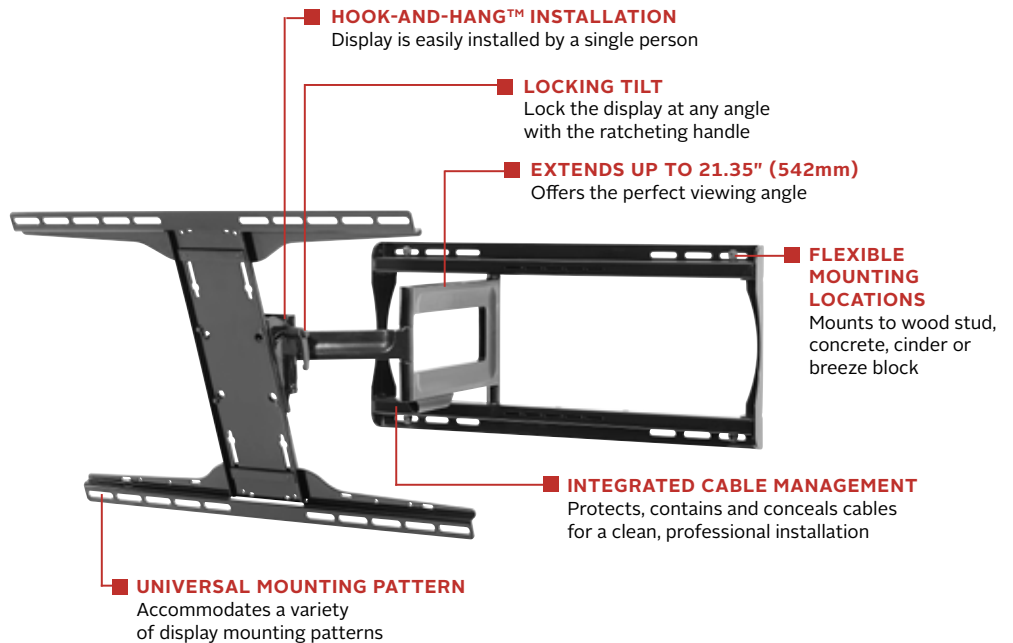

PA750

Display size
39"-75"

Max load
100lb (45kg)

PARAMOUNT™

Articulating Wall Mount

FOR 39" TO 75" DISPLAYS

The Paramount™ series wall mounts provide versatile and multi-functional features. With PA750, extend the display up to 21.35" (542mm) or fully-retract it to just 3.00" (76mm) from the wall for the perfect viewing angle. The Hook-and-Hang™ system offers easy, one-person installation of the display. A ratcheting handle provides locking tilt capability for quick adjustments to the amount of tilt, reducing glare and optimizing the viewing angle. Integrated cable management protects, contains and conceals cables for a clean installation.

Full-motion capabilities allow you to swivel, tilt, extend or retract your display for the perfect viewing angle.

Additional Features

- ✓ Extends 21.35" (542mm) from the wall
- ✓ Retracts to 3.00" (76mm) to save space
- ✓ +15/-5° of tilt for optimal viewing angles
- ✓ Up to ±90° of pivot allows for perfect display positioning
- ✓ ±5° of roll for post installation display leveling
- ✓ Universal mount fits displays with mounting patterns 200 x 100 to 600 x 400mm
- ✓ The I-Shaped Adaptor plate's innovative design helps avoid blocking connections on back of display
- ✓ Includes all necessary wall and display attachment hardware
- ✓ Design is UL listed and tested to four times stated load capacity

Swivel, tilt, extend or retract the display for the perfect viewing angle

Integrated cable management keeps cords and cables out of the way

Please visit peerless-av.com/en-us/patents for patent information.

Package Specifications

	PACKAGE SIZE (W x H x D)	PACKAGE SHIP WEIGHT	PACKAGE UPC CODE	PACKAGE CONTENTS	UNITS IN PACKAGE
PA750	27.50" x 4.31" x 13.88" (699 x 109 x 353mm)	19.00lb (8.62kg)	735029308393	Wall mount, wall and display installation hardware, installation instructions	1