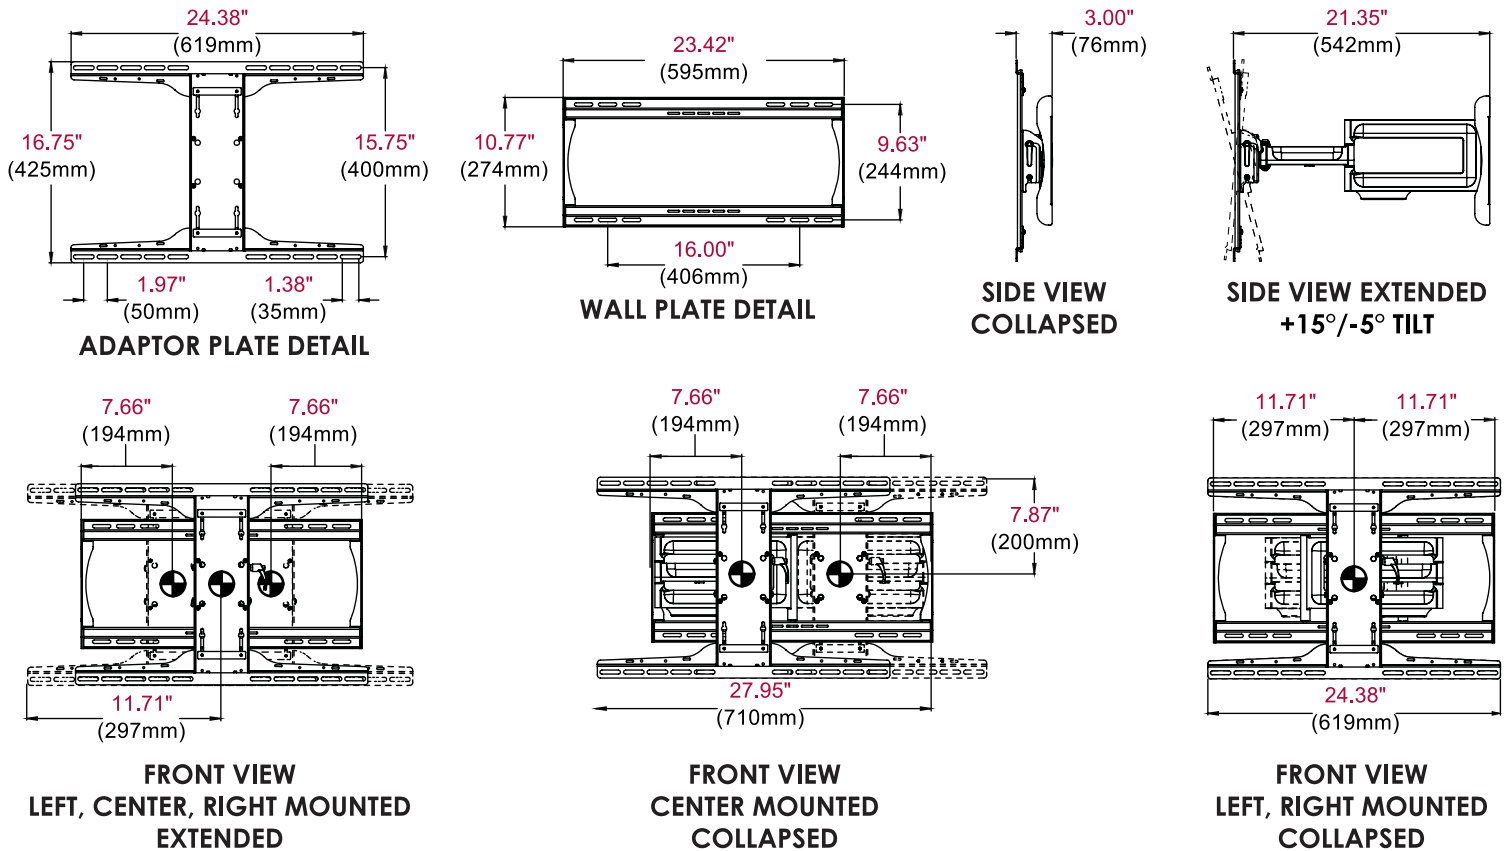

PA750	Paramount™ Articulating Wall Mount for 39" to 75" Displays

Product Specifications

	DIMENSIONS (W x H x D)	PRODUCT WEIGHT	LOAD CAPACITY	FINISH	AVAILABLE COLORS
PA750	24.38" x 16.75" x 3.00"-21.35" (619 x 425 x 76-542mm)	16.75lb (7.60kg)	100lb (45kg)	Scratch resistant fused epoxy	Gloss black

Package Specifications

	PACKAGE SIZE (W x H x D)	PACKAGE SHIP WEIGHT	PACKAGE UPC CODE	PACKAGE CONTENTS	UNITS IN PACKAGE
PA750	27.50" x 4.31" x 13.88" (699 x 109 x 353mm)	19.00lb (8.62kg)	735029308393	Wall mount, wall and display installation hardware, installation instructions	1

All dimensions = inch (mm)

Architect Specifications

The Paramount™ Articulating Wall Mount shall be a Peerless-AV model PA750 and shall be located where indicated on the plans. Assembly and installation shall be done according to instructions provided by the manufacturer.

Visit peerless-av.com to see the complete line of AV solutions from Peerless-AV, including outdoor displays, wireless, kiosks, digital audio, display mounts, projector mounts, carts/stands, and a full assortment of accessories.

Peerless-AV
2300 White Oak Circle
Aurora, IL 60502 USA
(800) 865-2112
(630) 375-5100
Fax: (800) 359-6500

Peerless-AV Europe
Unit 3 Watford Interchange
Colonial Way, Watford
Herts, WD24 4WP
United Kingdom
+44 (0) 1923 200100
Fax: +44 (0) 1923 200101

Peerless-AV de México
Ave de las Industrias 413
Parque Industrial Escobedo
Escobedo, N.L.,
Mexico 66050
+52 (81) 8384-8300
Fax: +52 (81) 8384-8360