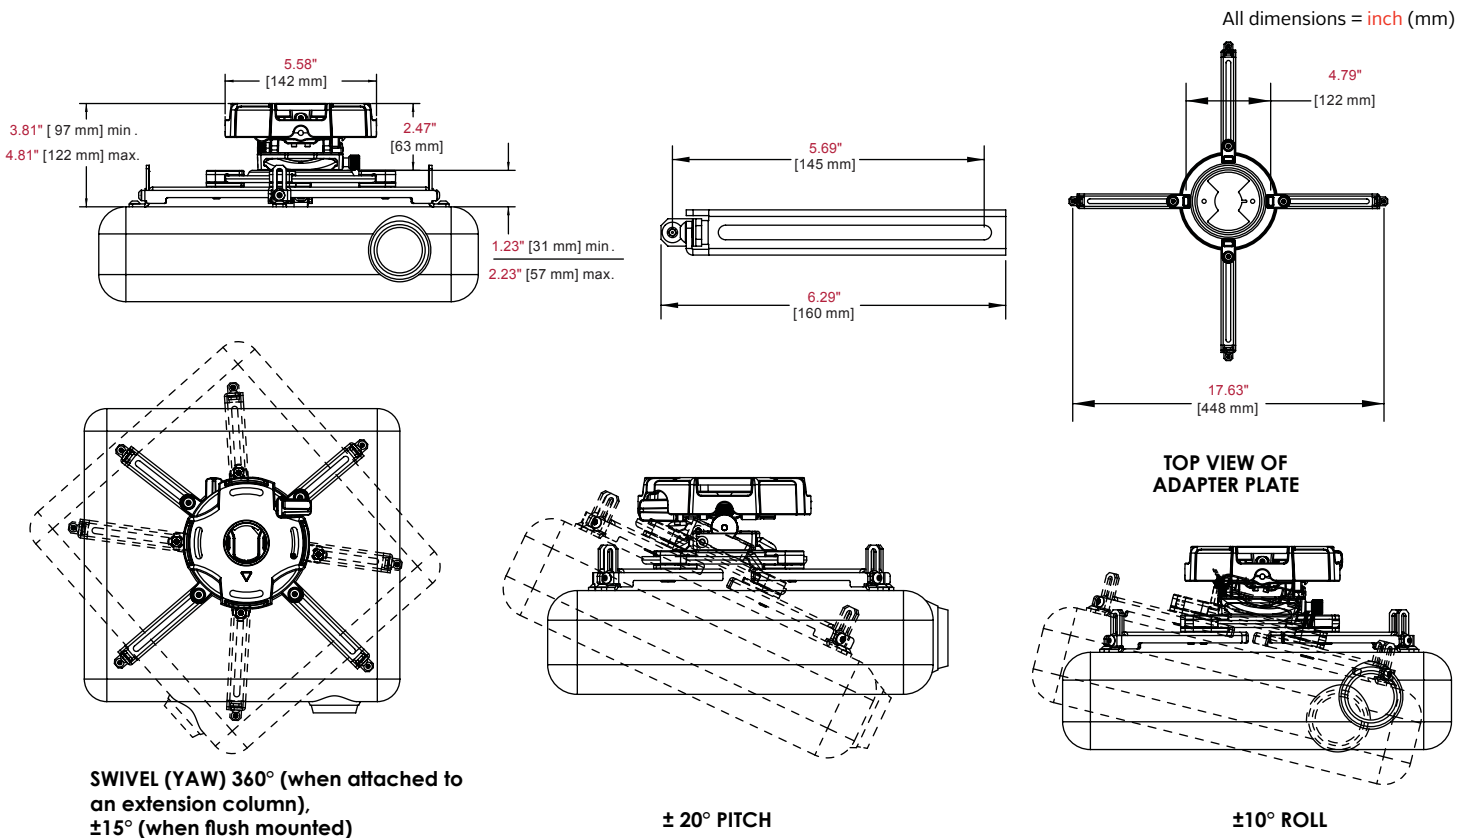

WARRANTY: Limited 5-year

PRG-UNV(-W): PRG Precision Projector Mount with Spider® Universal Adaptor Plate
PRG-1(-W): PRG Precision Projector Mount (PAP Model Adaptor Plate Required)

Product Specifications

	DIMENSIONS (W x H x D)	PRODUCT WEIGHT	LOAD CAPACITY	FINISH	AVAILABLE COLORS
PRG-UNV(-W)	8.5"-17.63" x 3.81"-4.81" x 8.5"-17.63" (216-448 x 97-122 x 216-448mm)	3.08lb (1.4kg)	50lb (22kg)	Scratch Resistant Fused Epoxy	PRG-UNV: Black PRG-UNV-W: White PRG-1: Black PRG-1-W: White
PRG-1(-W)	5.58" x 2.47" x 5.58" (142 x 63 x 142mm)	1.56lb (.71kg)			

Package Specifications

	PACKAGE SIZE (W x H x D)	PACKAGE SHIP WEIGHT	PACKAGE UPC CODE	PACKAGE CONTENTS	UNITS IN PACKAGE
PRG-UNV(-W)	6.19" x 2.81" x 11.63" (157 x 71 x 295mm)	3.78lb (1.7kg)	PRG-UNV: 735029249887 PRG-UNV-W: 735029249900 PRG-1: 735029249856 PRG-1-W: 735029249870	PRG Precision Gear Projector Mount, Spider® Universal Adaptor Plate, Mounting and Projector Attachment Hardware, Assembly Instructions	1
PRG-1(-W)	6.5" x 3" x 7.125" (165 x 76 x 181mm)	1.82lb (.83kg)		PRG Precision Gear Projector Mount, Mounting Attachment Hardware, Assembly Instructions	

Accessories

CMJ MODELS, ACC570, ACC571, ACC912: Ceiling Kits
ACC840/845: Anit-Vibration Mount
ADJ, EXT AND EXA/B/C: Extension Columns
ACC800/850 & ACC852/856: Cable Management Adaptor
ACC830: Side-to-Side Adjuster
PWA14 & EXA/B: Wall Mount Arm
ACC050: Stability Kit

Architect Specifications

The PRG-Precision Gear Projector Mount shall be a Peerless-AV model PRG-UNV or PRG-1 and shall be located where indicated on the plans. Assembly and installation shall be done according to instructions provided by the manufacturer.

Visit peerless-av.com to see the complete line of AV solutions from Peerless-AV, including outdoor displays, wireless, kiosks, digital audio, display mounts, projector mounts, carts/stands, and a full assortment of accessories.

Peerless-AV
2300 White Oak Circle
Aurora, IL 60502 USA
(800) 865-2112
(630) 375-5100
Fax: (800) 359-6500

Peerless-AV EMEA
Unit 3 Watford Interchange
Colonial Way, Watford
Herts, WD24 4WP
United Kingdom
+44 (0) 1923 200100
Fax: +44 (0) 1923 200101

Peerless-AV Latin America
Ave de las Industrias 413
Parque Industrial Escobedo
Escobedo, N.L.,
Mexico 66062
+52 (81) 8384-8300
Fax: +52 (81) 8384-8360

peerless-AV®
Driving Technology Through Innovation