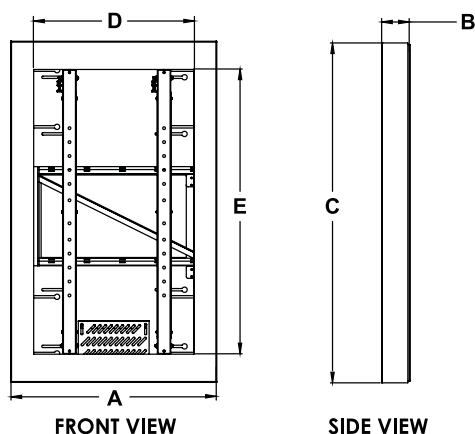

Product Specifications

	DIMENSIONS (W x H x D)	PRODUCT WEIGHT	LOAD CAPACITY	FINISH	AVAILABLE COLORS
KIP640/642/643(-S)	27.10" x 44.24" x 3.94" (688 x 1124 x 100mm)	62.6lb (28kg)	75lb (34kg)	Powder Coat	KIP640/642/643/646/647/648/649/655: Gloss black KIP640-S/642-S/643-S/646-S/647-S/648-S/649-S/655-S: Silver
KIP646/647/648(-S)	29.10" x 48.16" x 3.94" (739 x 1223 x 100mm)	67.8lb (30kg)			
KIP649/655(-S)	33.50" x 55.07" x 3.94" (861 x 1399 x 100mm)	79.5lb (36kg)			

Package Specifications

	PACKAGE SIZE (W x H x D)	PACKAGE SHIP WEIGHT	PACKAGE UPC CODE		PACKAGE CONTENTS	UNITS IN PACKAGE
KIP640/642/643(-S)	50.00" x 36.00" x 8.00" (1270 x 914 x 203mm)	85lb (39kg)	KIP640: 735029296874 KIP642: 735029297451 KIP643: 735029315735	KIP640-S: 735029296935 KIP642-S: 735029297468 KIP643-S: 735029315766	Kiosk with display mounting hardware	1
KIP646/647/648(-S)	54.00" x 39.00" x 8.00" (1371 x 990 x 203mm)	95lb (43kg)	KIP646: 735029296881 KIP647: 735029296898 KIP648: 735029307990	KIP646-S: 735029296942 KIP647-S: 735029296966 KIP648-S: 735029308003		
KIP649/655(-S)	62.00" x 43.00" x 8.00" (1574 x 1092 x 203mm)	105lb (48kg)	KIP649: 735029318712 KIP655: 735029308102	KIP649-S: 735029318798 KIP655-S: 735029309199		

All dimensions = inch (mm)

MODEL NO.	DIMENSION "A"	DIMENSION "B"	DIMENSION "C"	DIMENSION "D"	DIMENSION "E"
KIP640	27.10" (688mm)	3.94" (100mm)	44.24" (1124mm)	19.67" (500mm)	34.97" (888mm)
KIP642	27.10" (688mm)	3.94" (100mm)	44.24" (1124mm)	20.65" (525mm)	36.72" (933mm)
KIP643	27.10" (688mm)	3.94" (100mm)	44.24" (1124mm)	21.13" (537mm)	37.59" (955mm)
KIP646	29.10" (739mm)	3.94" (100mm)	48.16" (1223mm)	22.61" (574mm)	40.20" (1021mm)
KIP647	29.10" (739mm)	3.94" (100mm)	48.16" (1223mm)	23.10" (587mm)	41.07" (1043mm)
KIP648	29.10" (739mm)	3.94" (100mm)	48.16" (1223mm)	23.59" (599mm)	41.94" (1065mm)
KIP649	33.50" (851mm)	3.94" (100mm)	55.07" (1399mm)	24.08" (611mm)	42.82" (1087mm)
KIP655	33.50" (851mm)	3.94" (100mm)	55.07" (1399mm)	27.03" (686mm)	48.05" (1220mm)