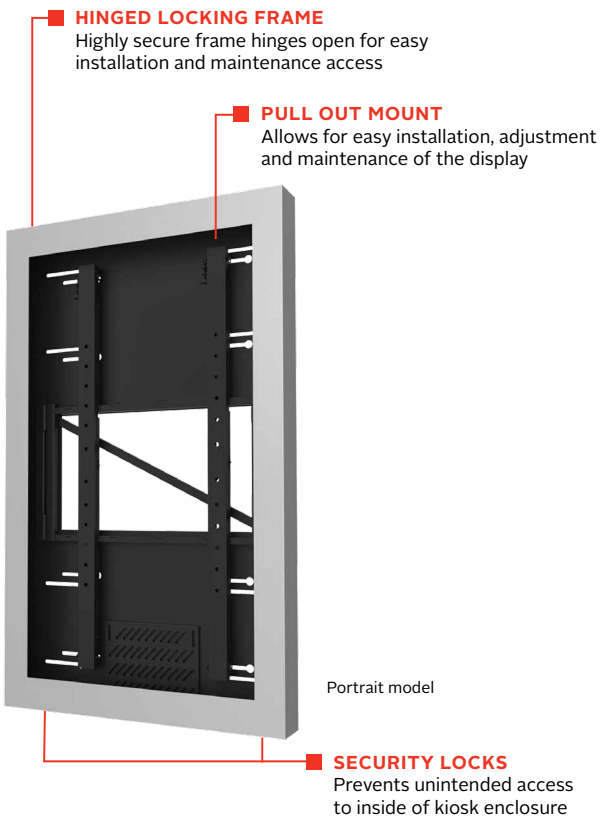

KIP640/642/643/646/
647/648/649/655(-S)

Mounting Pattern
200 x 200 up to
400 x 600mm

Max Load
75lb
(34kg)

Wall Kiosk Enclosure

Fits 40", 42", 43", 46", 47", 48", 49" and 55" Displays up to 2" (50mm) Thick

Peerless-AV's Wall Kiosk Enclosure provides a sleek digital showcase for advertising, entertaining, interactive wayfinding, and much more. These innovative kiosk enclosures accommodate a wide variety of ultra-thin displays in either landscape (KIL models) or portrait (KIP models) orientation. Despite the slim, ADA-compliant 3.97" profile, the kiosk enclosure can easily house media players, fans and other electrical equipment needed to create an impressive digital solution. From hotels to casinos to movie theaters, Peerless-AV's Wall Kiosk Enclosures are ideal for applications that want to take the guest experience up a notch and differentiate their brand.

- Eight way tool-less adjustment to quickly position display in kiosk window for flush alignment
- VESA® 200 x 200 up to 400 x 600mm compatible
- Thermostat controlled circulation fans ensure proper airflow within the kiosk
- Low profile design extends 3.97" (101mm) away from the wall, which meets the Americans with Disabilities Act (ADA) certification requirements
- Hinged top frame offers easy access to the display and other internal components for easy maintenance and enhanced security
- Supports wide range of aesthetic options including glass/acrylic, multiple colors, vinyl wraps, etc. to best match environment or promote brand strategy
- Pre-assembled to simplify installation of the entire solution
- Custom sizes available for smaller and larger displays