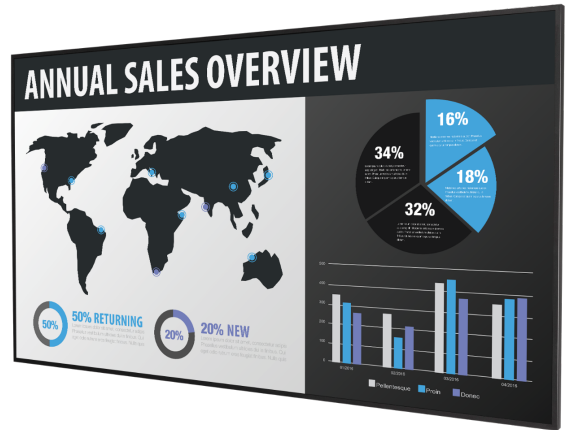

## 4K LCD Display

The Planar® QE7550 is an Ultra HD resolution (3840 x 2160) LCD display that provides an impressive end-to-end solution for designing, distributing and playing back ultra-high resolution content on a single display or multiple displays within a network, dramatically reducing installation cost and complexity. Available with an embedded media player and cutting-edge 4K @ 60Hz support through DisplayPort 1.2 and HDMI 2.0, the Planar QE7550 is ideal for applications ranging from dynamic digital signage to collaborative meeting spaces.

SPECIFICATION	DETAIL
Product Name	Planar QE7550
Planar Part Number	997-8795-00
Display Resolution	Ultra HD (3840 x 2160)
Screen Size	75 in. (diagonal)
Aspect Ratio	16:9
Display Active Area	65.0" (1650mm) x 36.5" (928mm)
Cabinet Dimensions (W x H x D)	66.1" x 37.8" x 3.2" (1680mm x 959mm x 82mm)
Bezel Width	0.60" (15.3mm) left/right; 0.61" (15.4mm) top/bottom
Brightness (typ)	500 nits
Response Time (typ)	6 ms
Frame Rate	120Hz
Contrast Ratio (typ)	1200:1
Contrast Ratio - Dynamic	20,000:1
Viewing Angle (typ)	178°
Color Gamut	72% NTSC
Display Color	>1 billion colors. Full 10 bit data path
Modes	3840x2160 @ 24/25/30/60Hz; 1920x1080 @ 24/25/30/50/60Hz; 480p, 576p, 720p @ 50/60 Hz; 1080p @ 24/25/30/50/60Hz; 1080i @ 50/60 Hz
Pixel Pitch	0.429 mm
Weight	115 lbs (52 kg)
Weight (Shipping)	TBD