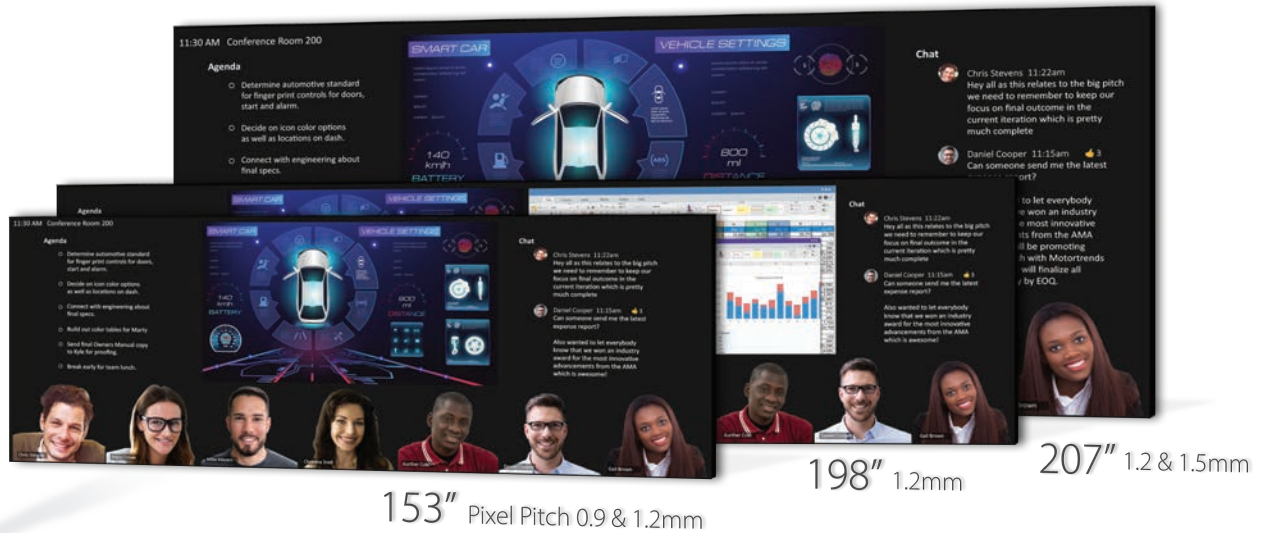

Revolutionizing Corporate Communications

Planar® UC Complete™ LED video walls greatly enhance hybrid meetings providing a digital canvas with life-sized, high-resolution video conferencing windows and document sharing.

Offered in 21:9 and 32:9 wide view aspect ratios, the seamless LED displays are ideally suited for popular unified communications and modern meeting solutions such as Microsoft Teams® with its front row layout, and can support comfortable viewing from as close as 5 feet.

- ▶ 153", 198" & 207" sizes
- ▶ 21:9 or 32:9 aspect ratio

- ▶ Models with 0.9, 1.2 & 1.5mm pixel pitch
- ▶ Professional video processing & content windowing

A Display for Every Need

Planar UC Complete video wall displays deliver organizations a packaged LED solution without the need to collect or configure individual elements. Simply select the video wall size and resolution that best suits the room and viewing distance, and receive a complete modular display solution to be used with certified Microsoft Teams Room devices or other unified communications platforms.

*See Resolution. Some aspect ratios are approximate.

Smaller Spaces

For small and medium Unified Communications meeting rooms, Planar offers a range of commercial-grade, large format, 4K LCD displays in sizes from 43" - 100" diagonal that are ideal for hybrid collaboration spaces. Models with interactive touch are also available.