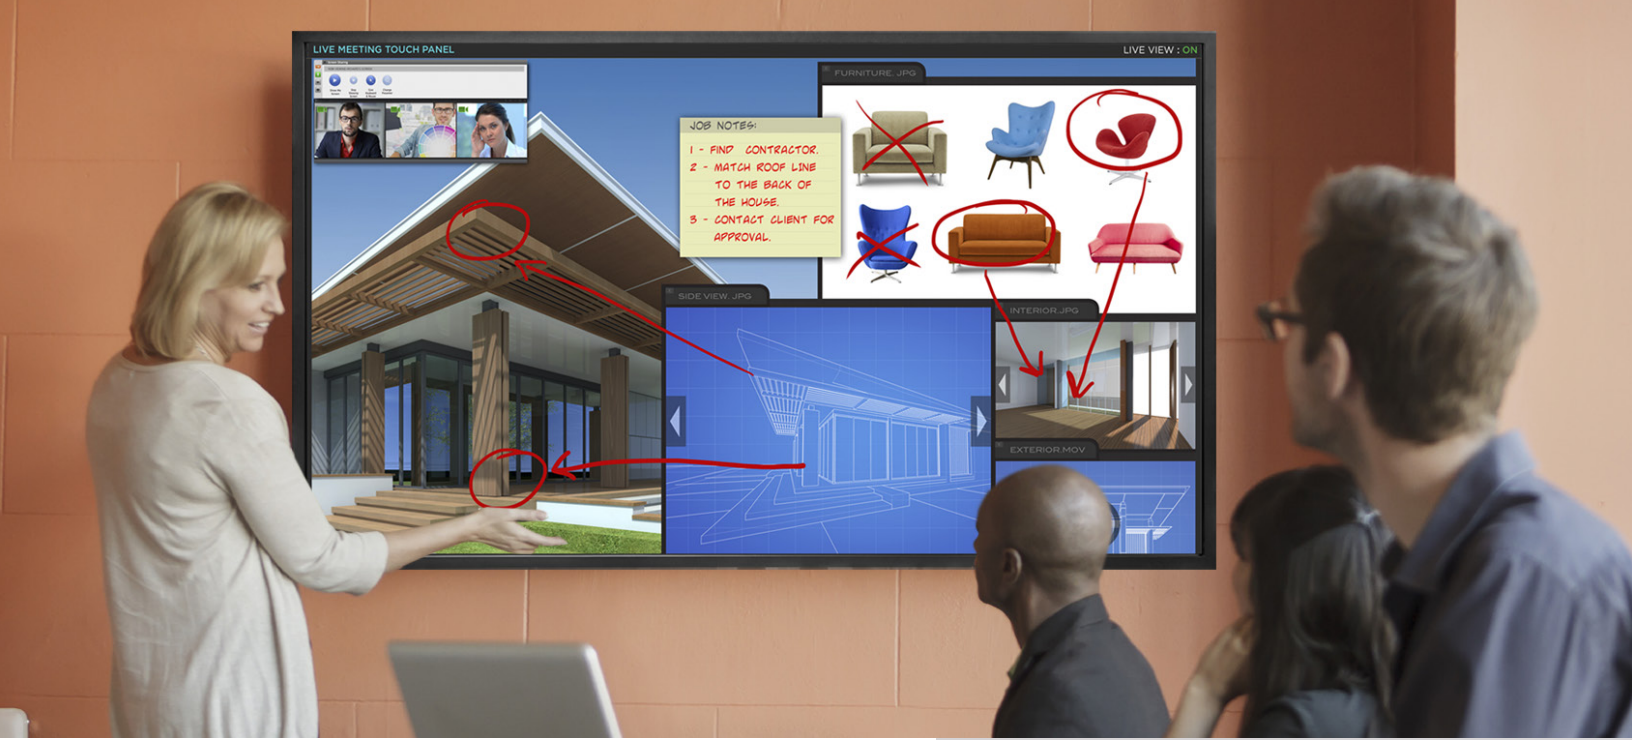

IMMERSIVE 4K EXPERIENCE

4K displays produce resolution and picture quality not before seen. With four times the resolution of Full HD, Planar Ultra HD LCD displays deliver amazingly life-like picture quality and an immersive display experience.

When displaying Ultra HD content, Planar 4K LCD displays deliver clarity and detail that appears sharp even at close viewing distances - no detail is missed. With vast connectivity, Planar 4K LCD displays can be used interchangeably with Full HD and Ultra HD sources today and emerging 4K sources coming to market in the future.

ENGAGING TOUCH TECHNOLOGY

Planar 4K LCD displays can be transformed into fully integrated touch screens to create interactive experiences for public information, wayfinding, meeting room collaboration and training rooms. The displays offer precise multi-touch interactivity with a slim profile and protective glass seal to keep dust, dirt and moisture away from the display.

INTERACTIVE ANNOTATION

For annotation and whiteboarding needs, Planar TouchMark is the premier collaboration solution. This easy-to-use software provides the essential toolset for collaborating on-screen in meeting rooms and classrooms. Planar TouchMark pairs nicely with any Planar touch-enabled displays, many of which support multi-user drawing and interaction. Planar TouchMark is available on select models.