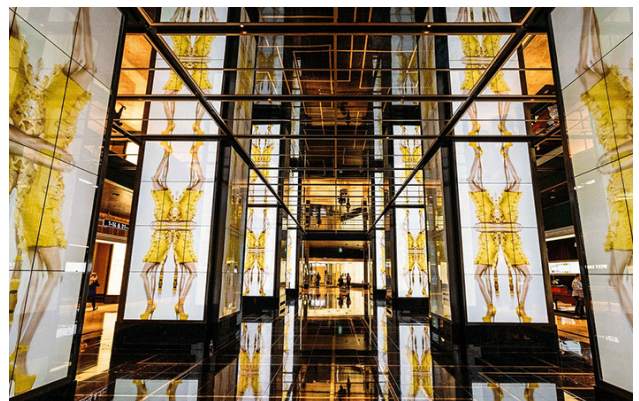

## LCD Video Wall

- ▶ *55" Full HD LCD displays*
- ▶ *Tiled bezel widths of 0.88, 2.6 or 3.5mm*
- ▶ *500 & 700 nit brightness*
- ▶ *24x7 reliability*

Planar<sup>®</sup> VM Series LCD video wall displays deliver a feature-rich, ENERGY STAR<sup>®</sup> Certified solution for always-on and high ambient light applications. It offers multiple tiled bezel widths and brightness options in addition to high reliability, to meet the video wall digital signage demands of applications such as retail, hospitality, corporate lobbies, casinos and museums.

### Always-On Reliability

Planar VM Series is designed for mission-critical environments where displays need to withstand extended or continuous operation and deliver exceptional performance day and night.

### Orientation Versatility

The displays enable greater creativity in content development as they can be mounted in landscape orientation for common Full HD or 4K content resolutions, or in portrait orientation for a wider array of deployment environments and applications.