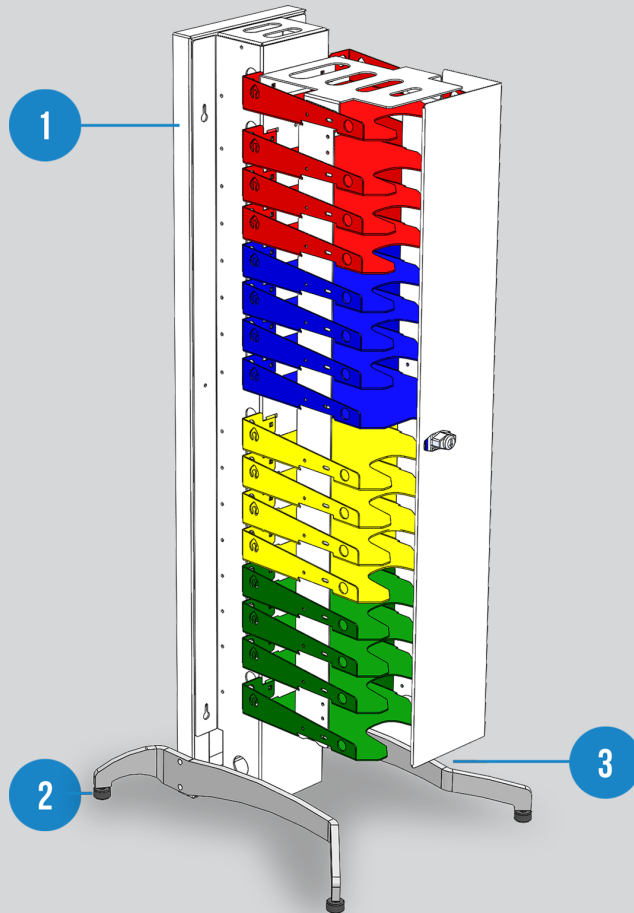

OPEN CONCEPT

With the open concept of the Tower Series by PowerGistics, teachers and IT staff now have the ability to immediately see when the devices are missing or when the devices are not plugged in.

SECURITY

With the heavy steel door, and visual inventory the Towers Series by PowerGistics has maximized security while still retaining an open concept to visually track classroom devices.

QUALITY

Towers by PowerGistics are built with military grade aluminum and can handle the roudiest of students. The full aluminum construction allows for a light weight charging station and a natural heat sync to keep devices from over heating during the charging

KEY FEATURES

WHAT ARE TOWERS BY POWERGISTICS?

1 STEEL CONSTRUCTION

Built with steel supports, the Just-A-Stand was designed to handle a Tower full of devices.

2 ADJUSTABLE FEET

Keeping your Just-A-Stand level is important. With an inch of play, you can make sure your PowerGistics Tower stands straight and tall.