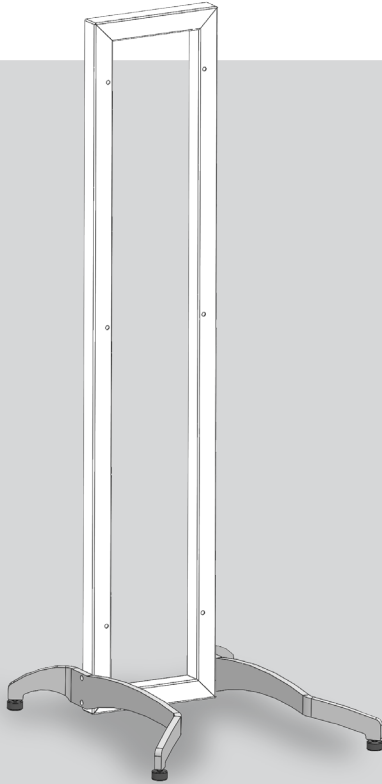

JUST-A-STAND¹²¹⁶

“This is a solid product that I would recommend to other school districts that are 1:1 and are looking to provide students a location to charge devices. Mounts solid to the stand, conceals and secures the adapters within the stand. I would recommend this product to everyone in a 1:1 environment..”

Omro High School - Kevin Carley

fits Tower12, Tower12PLUS Tower16 & Tower16PLUS

WHY SCHOOLS LOVE TOWERS BY POWERGISTICS

STUDENT MANAGED

Taking the teachers out of device deployment, allows for more time teaching and less time dealing with the hassles that we have become accustomed to with traditional carts.

KEY FEATURES

WHAT ARE TOWERS BY POWERGISTICS?

1 STEEL CONSTRUCTION

Built with steel supports, the Just-A-Stand was designed to handle a Tower full of devices.

2 ADJUSTABLE FEET

Keeping your Just-A-Stand level is important. With an inch of play, you can make sure your PowerGistics Tower stands straight and tall.