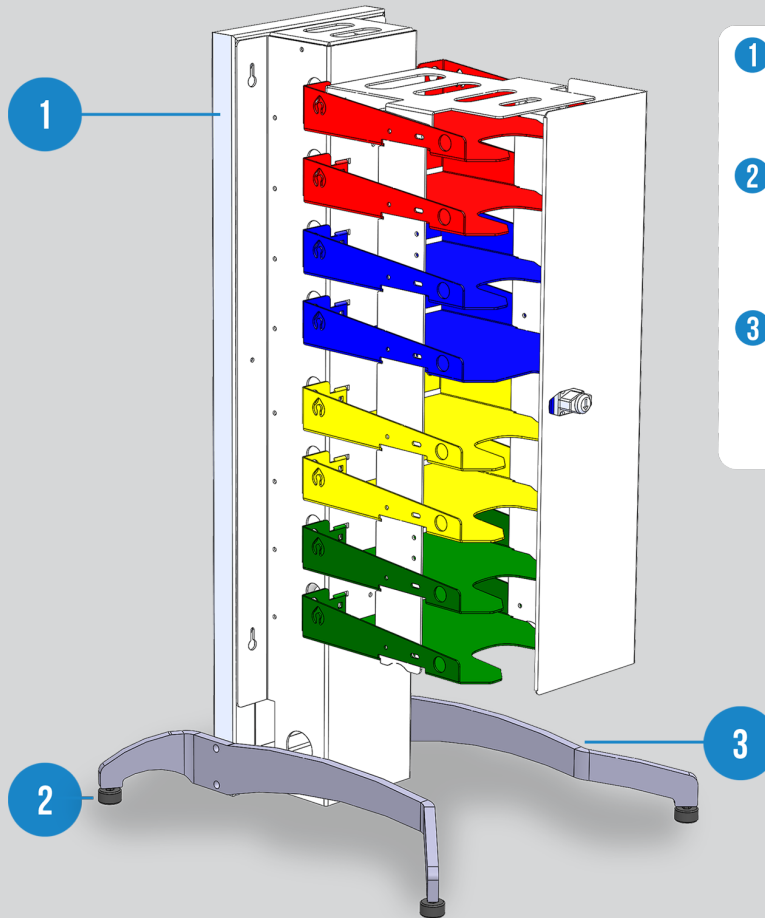

OPEN CONCEPT

With the open concept of the Tower Series by PowerGistics, teachers and IT staff now have the ability to immediately see when the devices are missing or when the devices are not plugged in.

SECURITY

With the heavy steel door, and visual inventory the Towers Series by PowerGistics has maximized security while still retaining an open concept to visually track classroom devices.

QUALITY

Towers by PowerGistics are built with military grade aluminum and can handle the roudiest of students. The full aluminum construction allows for a light weight charging station and a natural heat sync to keep devices from over heating during the charging

KEY FEATURES

WHAT ARE TOWERS BY POWERGISTICS?

1 STEEL CONSTRUCTION

Built with steel supports, the Just-A-Stand was designed to handle a Tower full of devices.

2 ADJUSTABLE FEET

Keeping your Just-A-Stand level is important. With an inch of play, you can make sure your PowerGistics Tower stands straight and tall.