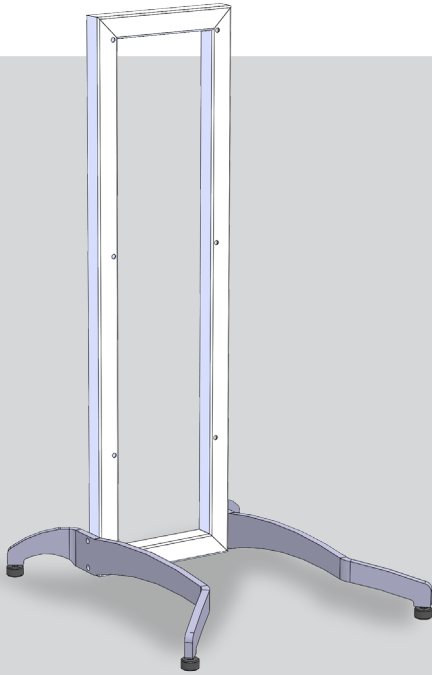

JUST-A-STAND8

“This is a solid product that I would recommend to other school districts that are 1:1 and are looking to provide students a location to charge devices. Mounts solid to the stand, conceals and secures the adapters within the stand. I would recommend this product to everyone in a 1:1 environment..”

SECURITY

With the heavy steel door, and visual inventory the Towers Series by PowerGistics has maximized security while still retaining an open concept to visually track classroom devices.

QUALITY

Towers by PowerGistics are built with military grade aluminum and can handle the roudiest of students. The full aluminum construction allows for a light weight charging station and a natural heat sync to keep devices from over heating during the charging

KEY FEATURES

WHAT ARE TOWERS BY POWERGISTICS?

1 STEEL CONSTRUCTION

Built with steel supports, the Just-A-Stand was designed to handle a Tower full of devices.

2 ADJUSTABLE FEET

Keeping your Just-A-Stand level is important. With an inch of play, you can make sure your PowerGistics Tower stands straight and tall.