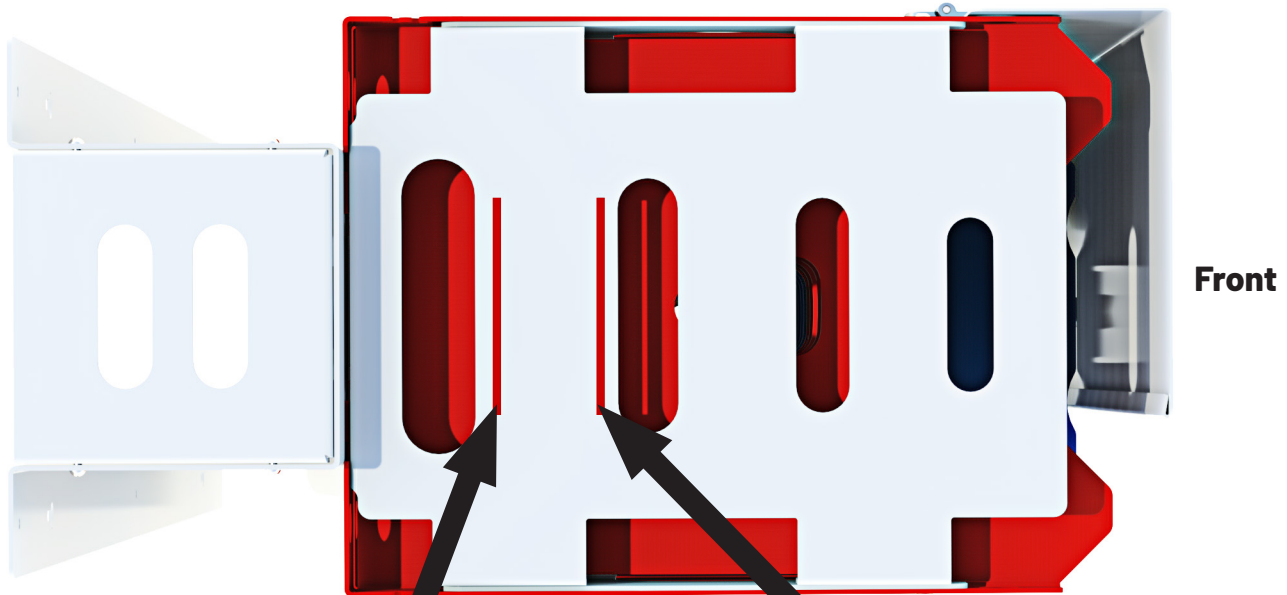

Versatile and Futureproof Shelves

The adjustable TechStop keeps devices at the front of the shelf, making it easier for users of all ages to plug in or unplug devices during return or retrieval. Insert the TechStop into the appropriate slot for your device sizes, or remove altogether for larger laptops.

PLACEMENT OPTIONS FOR THE TECHSTOP

Removal of TechStop
for devices
up to 14.8"

TechStop in second slot
for devices
up to 11.25"

TechStop in first slot
for devices
up to 10.25"