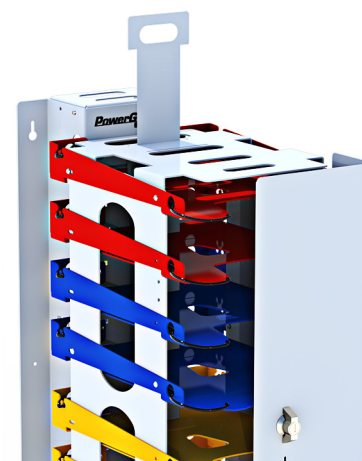

NEW FOR 2021

TechStop Shelves

Futureproof shelves with an adjustable TechStop limiter that keeps devices at the front of the shelf, making it easier for users of all ages to access devices.