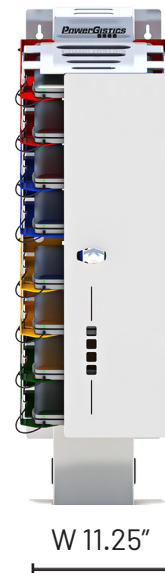

CORE8 USB The Smart Alternative to the Charging Cart.

For Chromebooks,
Laptops and Tablets

Key Features for Academic Results

Small Vertical Footprint

Two Towers take up less than half of the square footage of a single cart.

Maintenance Free Cable Management

Perfected cable management provides quick device return and retrieval. IT staff won't have to waste time rewiring again.

Visual Security

The asymmetric door allows teachers to clearly see if all the devices are charging and stored from anywhere in the classroom.

Antimicrobial Powder Coating

This gives an extra layer of protection against spreading common germs.

USB-A to USB-C Cords included with USB Towers

Cable up Towers in less than 10 minutes. Save money by not buying second power bricks.

Versatile Mounting Options:

Wall mount, stands, or rollers are designed specifically to evolve to your future deployment needs.

TECH SPECS – Model #: 1C080USB

8 shelf wall mounted Tower includes a USB power strip and 8 USB-A to USB-C cords.

TOWER DIMENSIONS:

H 37.25" x W 11.25" x D 20.00"

H 94.62cm x W 28.58cm x D 50.80cm

Power Supply:

100 - 250 VAC 50/60 Hz Output of 2.1A per port for sleep and charge. For devices with maximum power supply of 45W or less.

Cord Length: 10' / 3.05m

Assembled Weight: 31.00lb / 14.06kg

Shelf Spacing: 1.75" / 4.45cm

NEW FOR 2021

TechStop Shelves

Futureproof shelves with an adjustable TechStop limiter that keeps devices at the front of the shelf, making it easier for users of all ages to access devices.