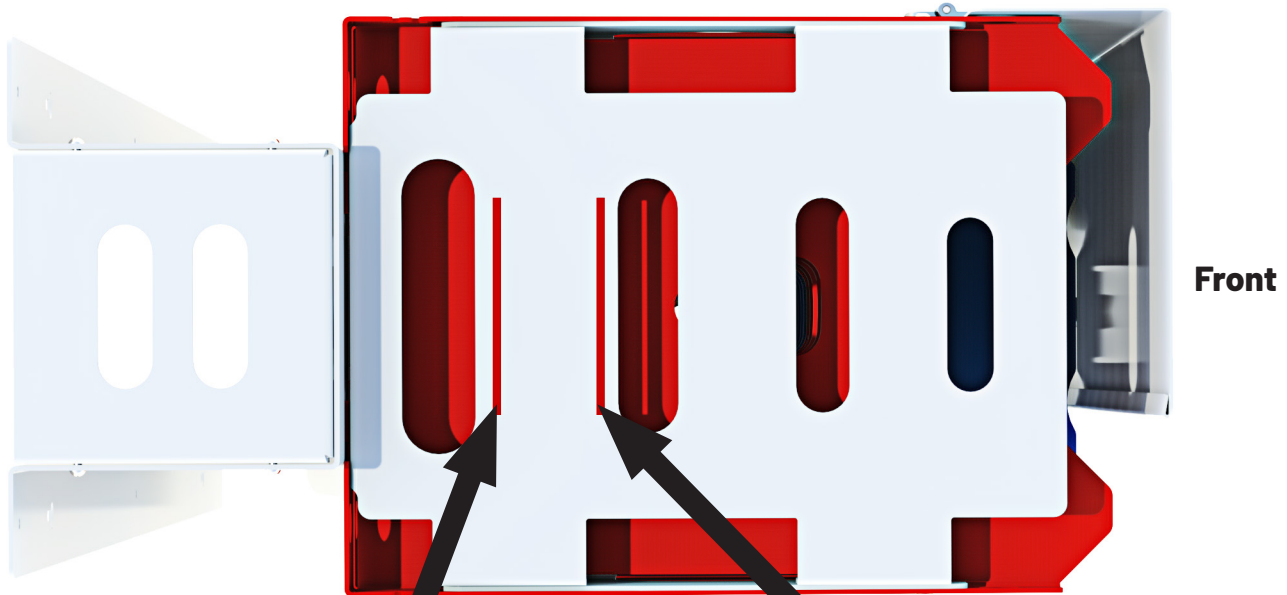

TOWER DIMENSIONS:

H 51.50" x W 11.25" x D 20.00"

H 130.81cm x W 28.58cm x D 50.80cm

Power Supply:

100 - 250 VAC 50/60 Hz. Output of 2.1A per port for sleep and charge. For devices with maximum power supply of 45W or less.

Cord Length: 10' / 3.05m

Assembled Weight: 43lb / 19.50kg

Shelf Spacing: 1.75" / 4.45cm

NEW FOR 2021

TechStop Shelves

Futureproof shelves with an adjustable TechStop limiter that keeps devices at the front of the shelf, making it easier for users of all ages to access devices.

Versatile and Futureproof Shelves

The adjustable TechStop keeps devices at the front of the shelf, making it easier for users of all ages to plug in or unplug devices during return or retrieval. Insert the TechStop into the appropriate slot for your device sizes, or remove altogether for larger laptops.

PLACEMENT OPTIONS FOR THE TECHSTOP

Removal of TechStop
for devices up to 14.8"

TechStop in second slot
for devices up to 11.25"

TechStop in first slot
for devices up to 10.25"