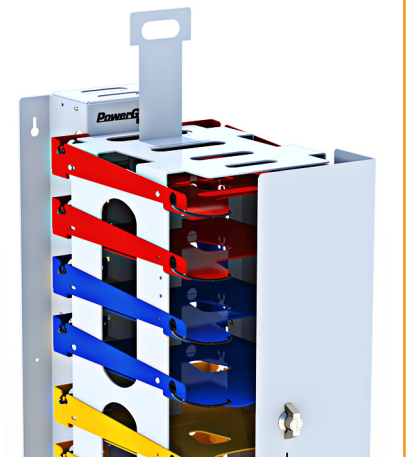

Versatile Mounting Options:

Wall mount, stands, or rollers are designed specifically to evolve to your future deployment needs.

TECH SPECS – Model #: 1C120USB

12 shelf wall mounted Tower includes a USB power strip and 12 USB-A to USB-C cords.

TOWER DIMENSIONS:

H 51.50" x W 11.25" x D 20.00"

H 130.81cm x W 28.58cm x D 50.80cm

Power Supply:

100 - 250 VAC 50/60 Hz. Output of 2.1A per port for sleep and charge. For devices with maximum power supply of 45W or less.

Cord Length: 10' / 3.05m

Assembled Weight: 43lb / 19.50kg

Shelf Spacing: 1.75" / 4.45cm

NEW FOR 2021

TechStop Shelves

Futureproof shelves with an adjustable TechStop limiter that keeps devices at the front of the shelf, making it easier for users of all ages to access devices.

Versatile and Futureproof Shelves

The adjustable TechStop keeps devices at the front of the shelf, making it easier for users of all ages to plug in or unplug devices during return or retrieval. Insert the TechStop into the appropriate slot for your device sizes, or remove altogether for larger laptops.