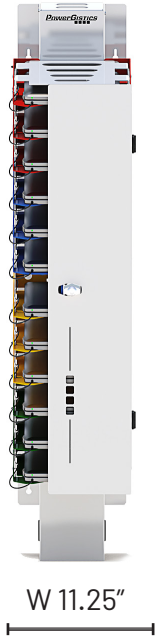

CORE12 USB The Smart Alternative to the Charging Cart.

For Chromebooks,
Laptops and Tablets

Key Features for Academic Results

Small Vertical Footprint

Two Towers take up less than half of the square footage of a single cart.

Versatile Mounting Options:

Wall mount, stands, or rollers are designed specifically to evolve to your future deployment needs.

TECH SPECS – Model #: 1C120USB

12 shelf wall mounted Tower includes a USB power strip and 12 USB-A to USB-C cords.

TOWER DIMENSIONS:

H 51.50" x W 11.25" x D 20.00"

H 130.81cm x W 28.58cm x D 50.80cm

Power Supply:

100 - 250 VAC 50/60 Hz. Output of 2.1A per port for sleep and charge. For devices with maximum power supply of 45W or less.

Cord Length: 10' / 3.05m

Assembled Weight: 43lb / 19.50kg

Shelf Spacing: 1.75" / 4.45cm

NEW FOR 2021

TechStop Shelves

Futureproof shelves with an adjustable TechStop limiter that keeps devices at the front of the shelf, making it easier for users of all ages to access devices.