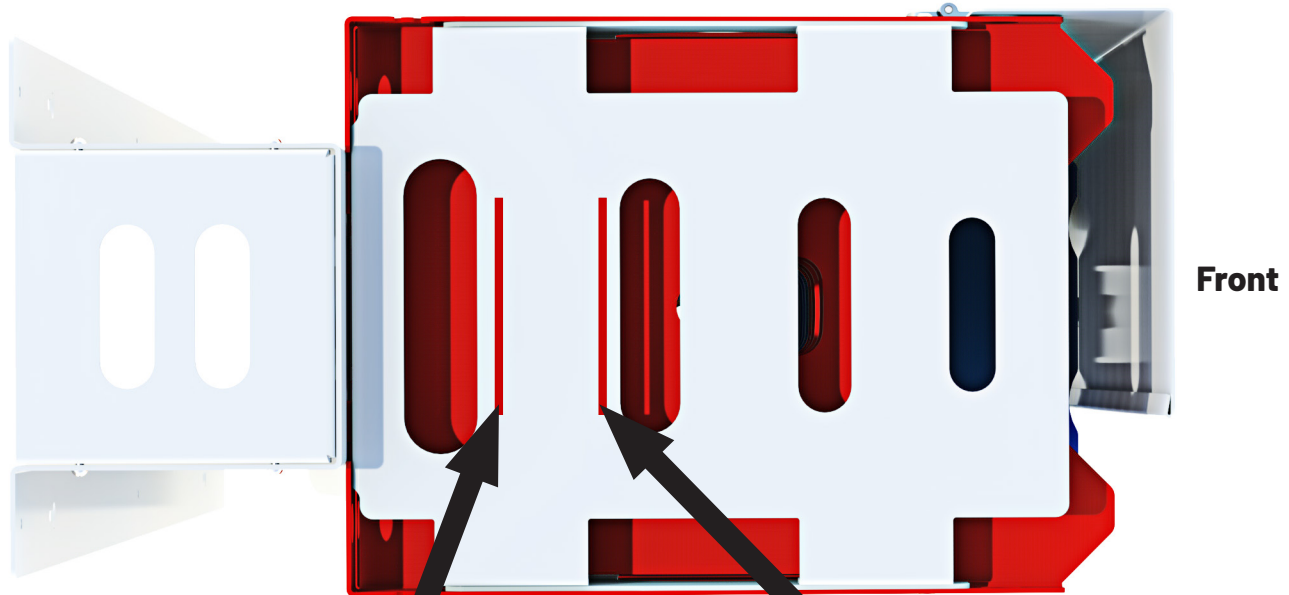

Versatile and Futureproof Shelves

The adjustable TechStop keeps devices at the front of the shelf, making it easier for users of all ages to plug in or unplug devices during return or retrieval. Insert the TechStop into the appropriate slot for your device sizes, or remove altogether for larger laptops.

PLACEMENT OPTIONS FOR THE TECHSTOP

Removal of TechStop
for devices
up to 14.8"

TechStop in second slot
for devices
up to 11.25"

TechStop in first slot
for devices
up to 10.25"