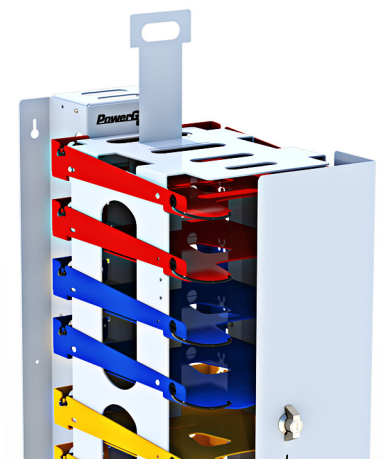

NEW FOR 2021

TechStop Shelves

Futureproof shelves with an adjustable TechStop limiter that keeps devices at the front of the shelf, making it easier for users of all ages to access devices.