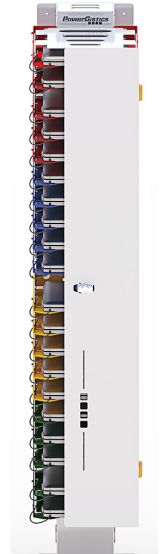

CORE20 USB The Smart Alternative to the Charging Cart.

For Chromebooks,
Laptops and Tablets

Key Features for Academic Results

Small Vertical Footprint

Two Towers take up less than half of the square footage of a single cart.

Maintenance Free Cable Management

Perfected cable management provides quick device return and retrieval. IT staff won't have to waste time rewiring again.

Visual Security

The asymmetric door allows teachers to clearly see if all the devices are charging and stored from anywhere in the classroom.

Antimicrobial Powder Coating

This gives an extra layer of protection against spreading common germs.

USB-A to USB-C Cords included with USB Towers

Cable up Towers in less than 10 minutes. Save money by not buying second power bricks.

Versatile Mounting Options:

Wall mount, stands, or rollers are designed specifically to evolve to your future deployment needs.

W 11.25"

TECH SPECS – Model #: 1C200USB

20 shelf wall mounted Tower includes a USB power strip and 20 USB-A to USB-C cords.

TOWER DIMENSIONS:

H 59.00" x W 11.25" x D 22.00"

H 149.86cm x W 28.58cm x D 55.88cm

Power Supply:

100 - 250 VAC 50/60 Hz. Output of 2.1A per port for sleep and charge. For devices with maximum power supply of 45W or less.

Cord Length: 10' / 3.05m

Assembled Weight: 64.00lb / 29.03kg

Shelf Spacing: 1.75" / 4.45cm

NEW FOR 2021

TechStop Shelves

Futureproof shelves with an adjustable TechStop limiter that keeps devices at the front of the shelf, making it easier for users of all ages to access devices.