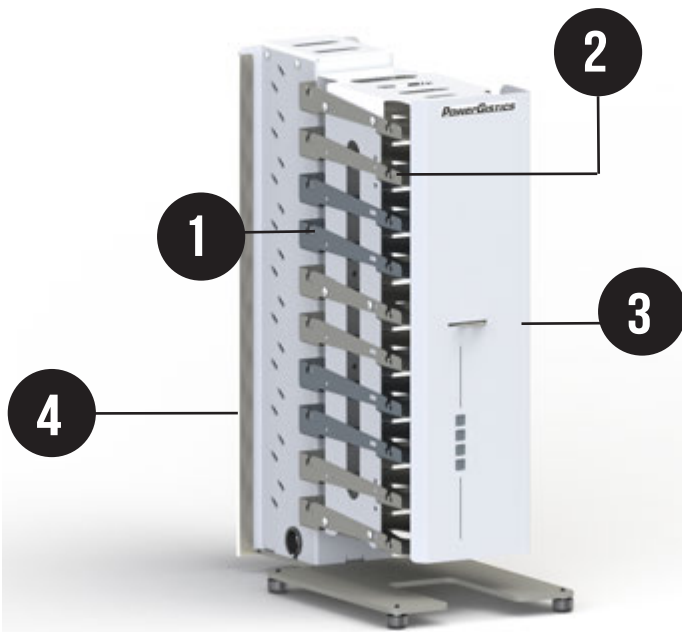

### Cell Tower10

Perfect for Cell Phones and VR devices\*

- 1 Cable Management Eyelet:** Specifically designed to allow enough cable to charge devices while securing each cable to eliminate loss & damage.
- 2 Open Concept Door:** Allows for quick visual inventory of devices, while the door ensures security.
- 3 Optional Lock:** This unit comes with the ability to add a keyed or padlock.
- 4 Sliding Panel Power strip Access:** Convenient access while hiding power strip.

Securely stores and charges devices up to 7.5" x 3.75"

\* Compatible with iPad, iPhone, iPod, Smartphones and Tablets.

\* Plug into any wall outlet and charge up to 10 USB devices simultaneously.

\* Please note: Charger functions only as a power source, does not transmit data.

Desktop or wall mountable

#### TECH SPECS

Model #: 1D15050

Dimensions: 18.8" H x 7.5" W x 13.25" D

Number of device slots: 10

Power Supply: 2.4 Amps Per Port, 12 Amps Overall

Cord Length: 5 foot cord length

Max Device Size: 7.5" D x 3.75" W