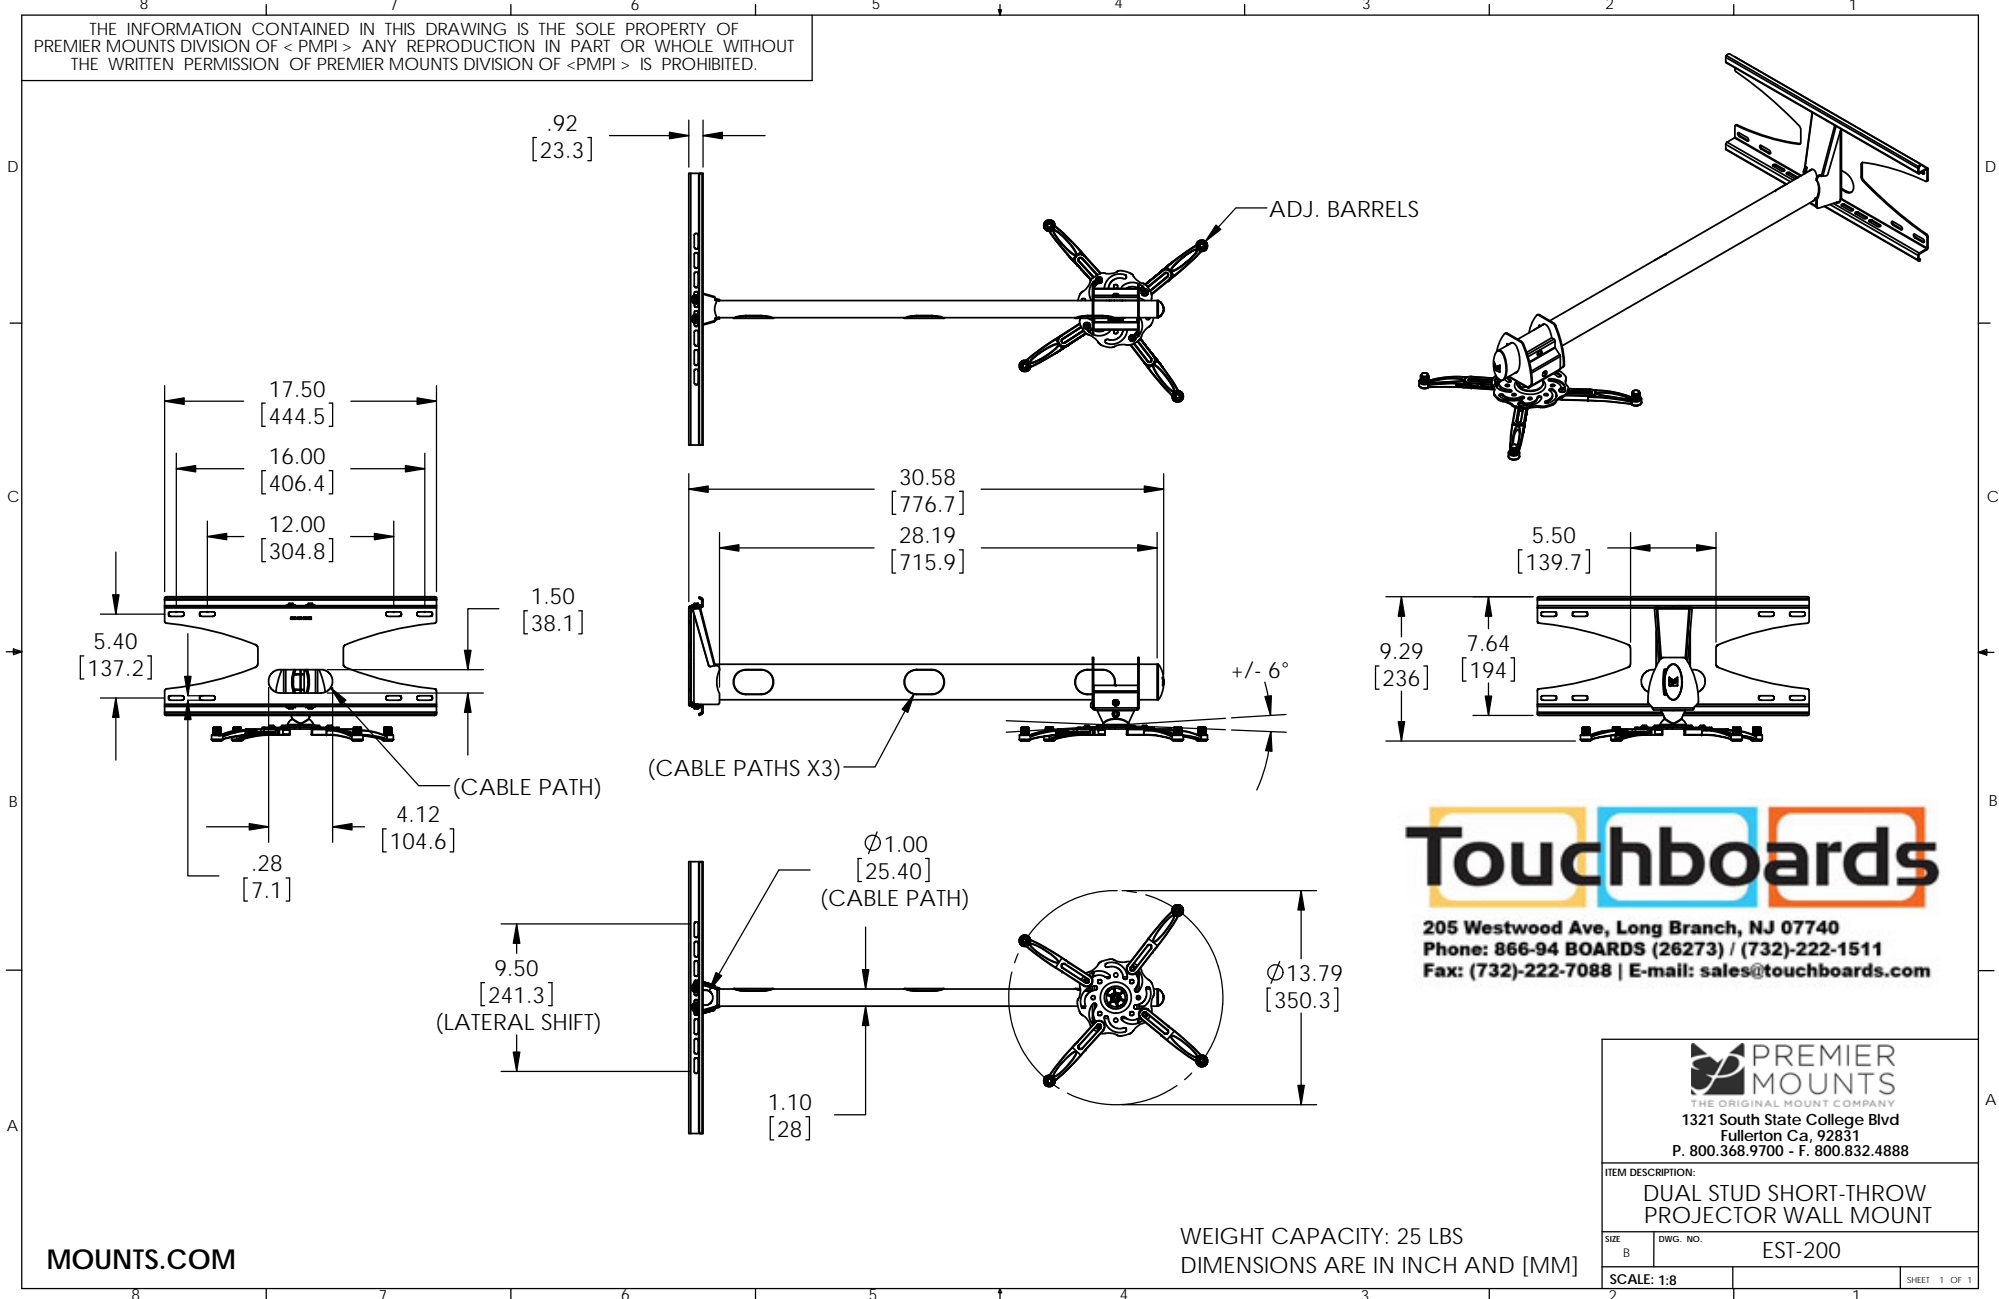

THE INFORMATION CONTAINED IN THIS DRAWING IS THE SOLE PROPERTY OF PREMIER MOUNTS DIVISION OF <PMPI>. ANY REPRODUCTION IN PART OR WHOLE WITHOUT THE WRITTEN PERMISSION OF PREMIER MOUNTS DIVISION OF <PMPI> IS PROHIBITED.

1321 South State College Blvd
 Fullerton Ca, 92831
 P. 800.368.9700 - F. 800.832.4888

ITEM DESCRIPTION:
DUAL STUD SHORT-THROW PROJECTOR WALL MOUNT

SIZE: B DWG. NO. EST-200

SCALE: 1:8 SHEET 1 OF 1