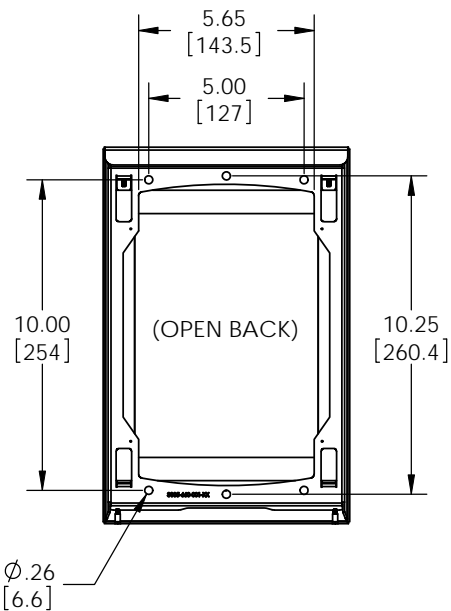

Touchboards

205 Westwood Ave, Long Branch, NJ 07740
Phone: 866-94 BOARDS (26273) / (732)-222-1511
Fax: (732)-222-7088 | E-mail: sales@touchboards.com

PREMIER MOUNTS
CREATING POSITIVE CUSTOMER EXPERIENCES

ITEM DESCRIPTION:	
IPM-730	
SIZE	DWG. NO.
B	
SCALE: 1:1	SHEET 1 OF 1