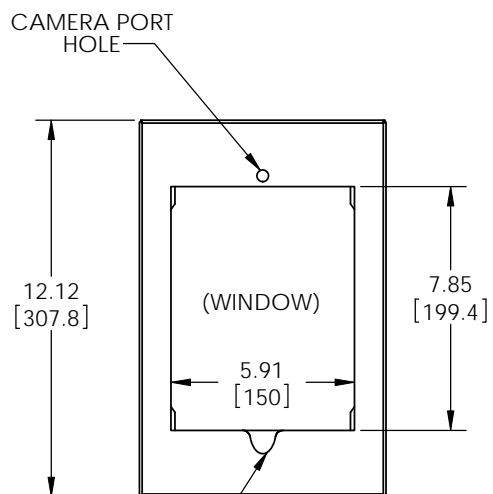

THE INFORMATION CONTAINED IN THIS DRAWING IS THE SOLE PROPERTY OF PREMIER MOUNTS DIVISION OF <PMPI>. ANY REPRODUCTION IN PART OR WHOLE WITHOUT THE WRITTEN PERMISSION OF PREMIER MOUNTS DIVISION OF <PMPI> IS PROHIBITED.

HOME BUTTON ACCESS