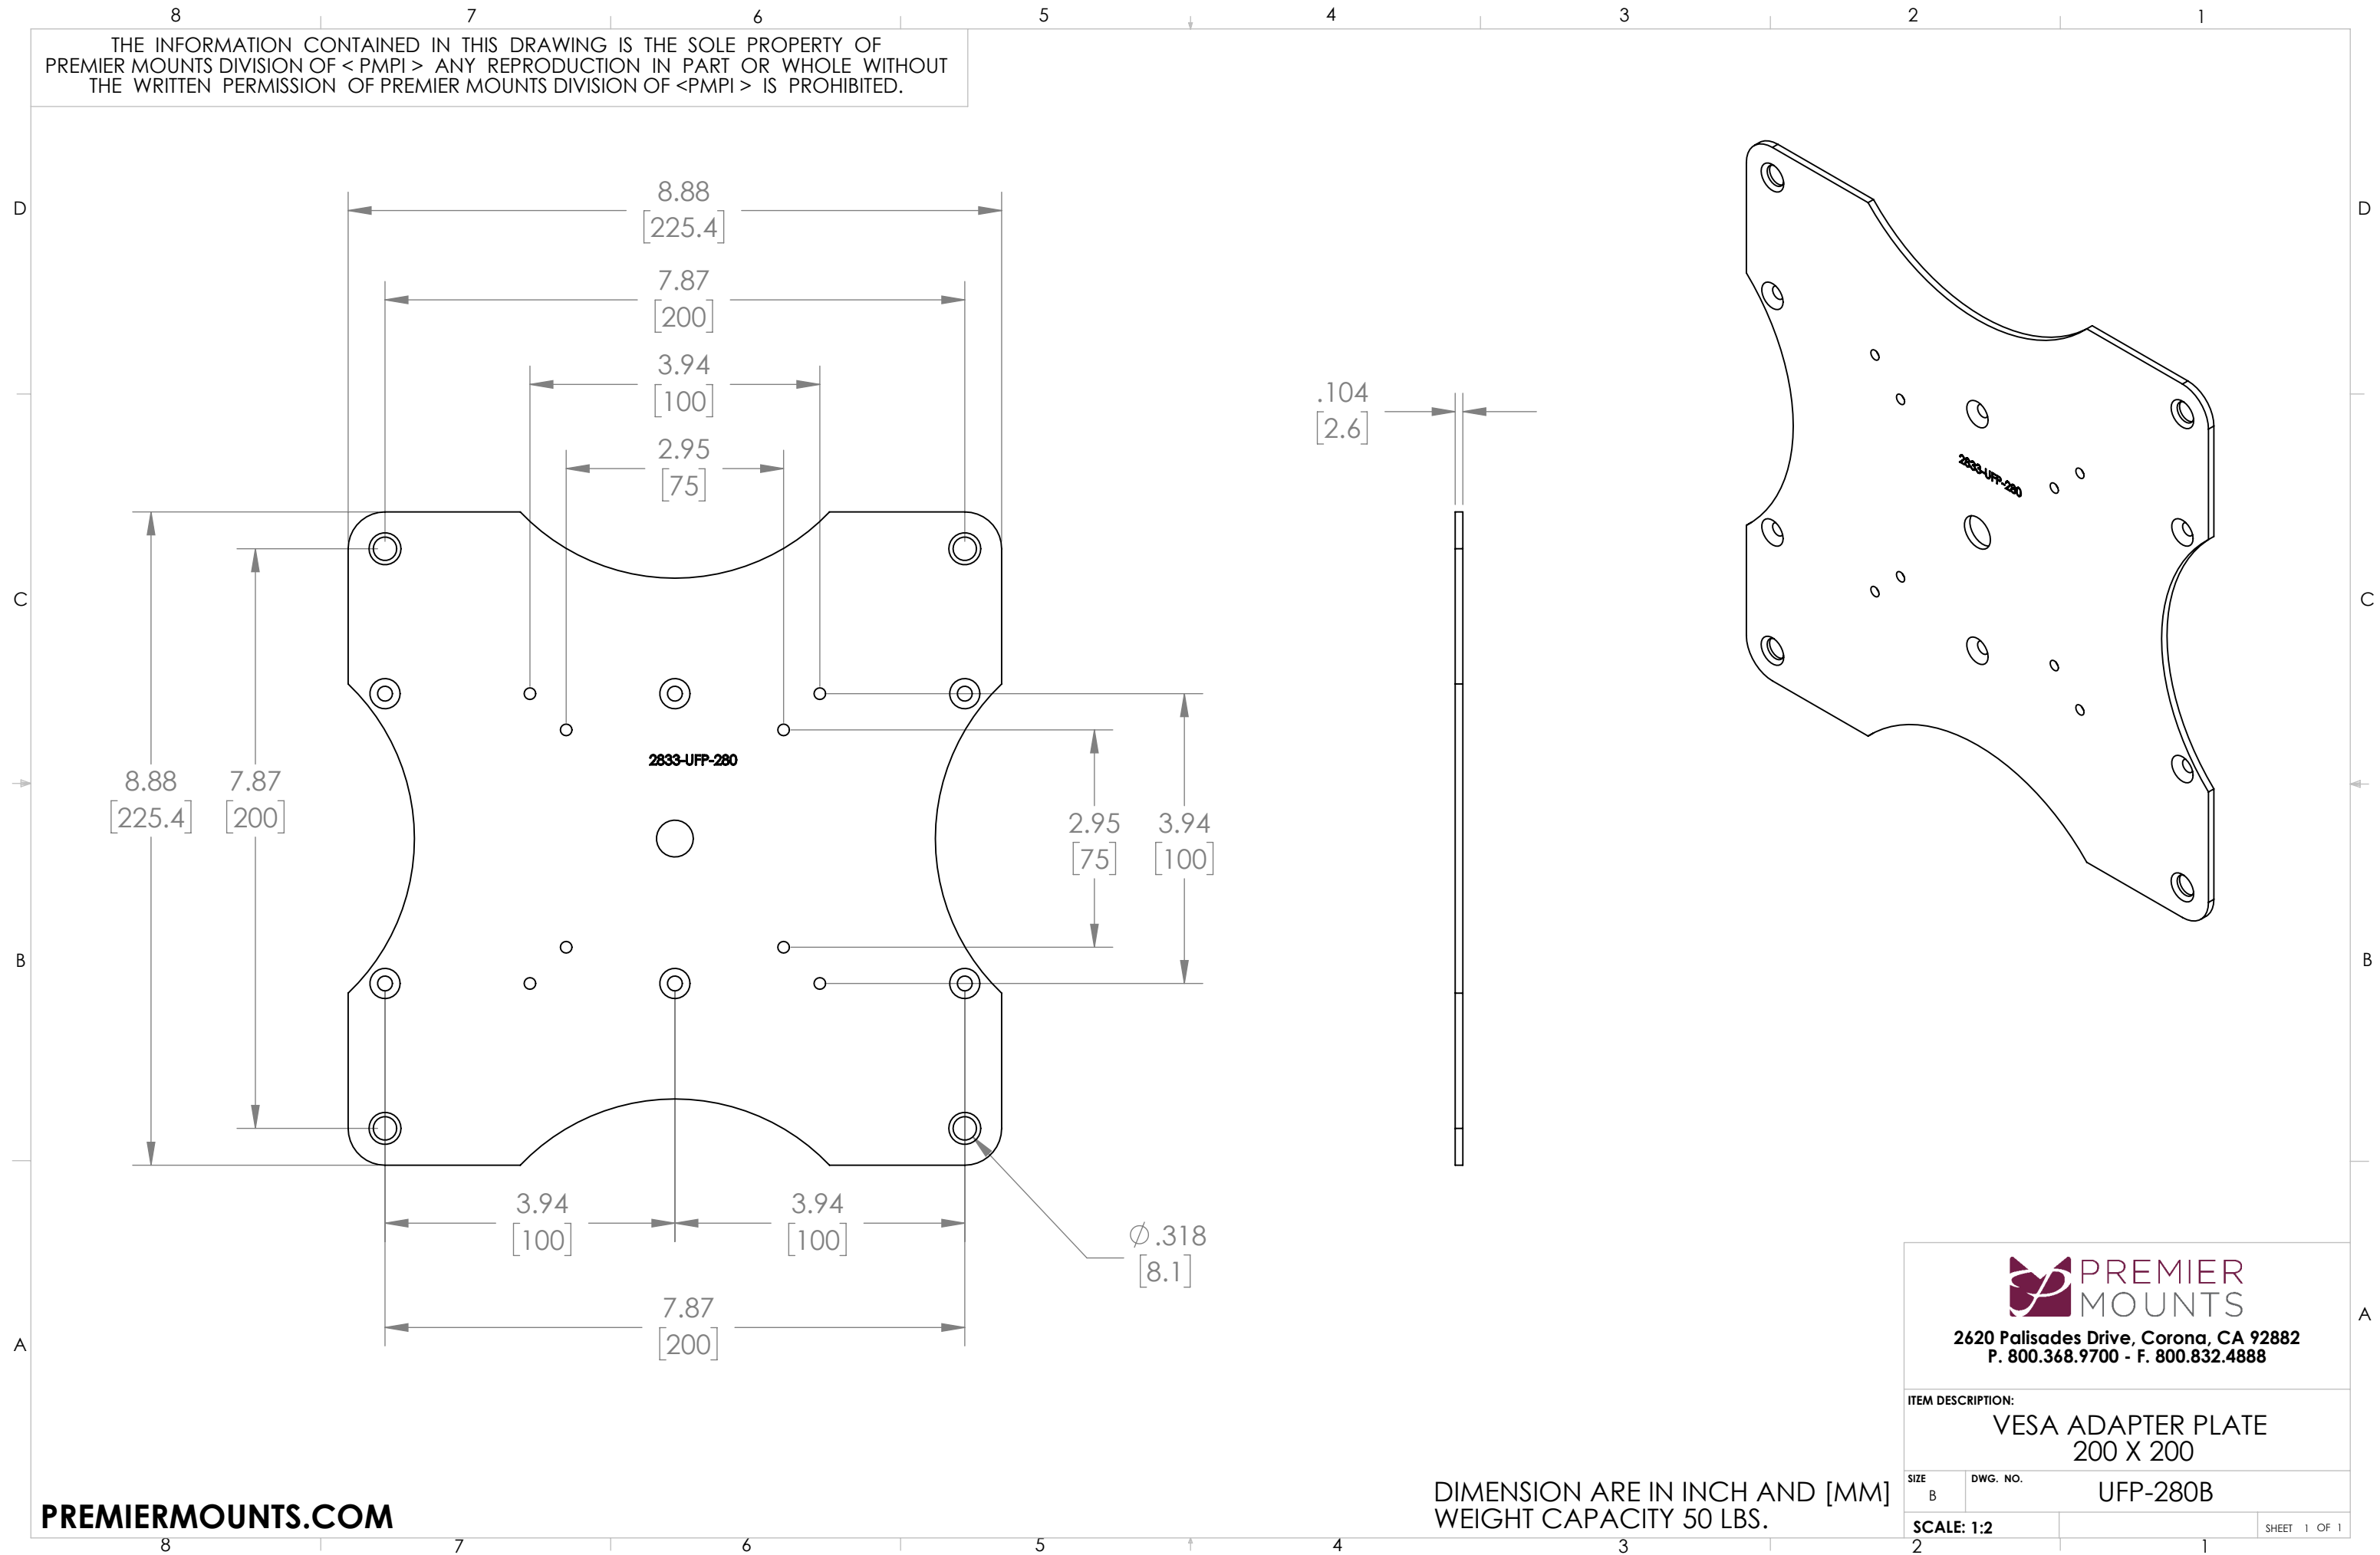

THE INFORMATION CONTAINED IN THIS DRAWING IS THE SOLE PROPERTY OF PREMIER MOUNTS DIVISION OF <PMPI> ANY REPRODUCTION IN PART OR WHOLE WITHOUT THE WRITTEN PERMISSION OF PREMIER MOUNTS DIVISION OF <PMPI> IS PROHIBITED.

 PREMIER MOUNTS 2620 Palisades Drive, Corona, CA 92882 P. 800.368.9700 - F. 800.832.4888	
ITEM DESCRIPTION: VESA ADAPTER PLATE 200 X 200	
SIZE B	DWG. NO. UFP-280B
SCALE: 1:2	SHEET 1 OF 1