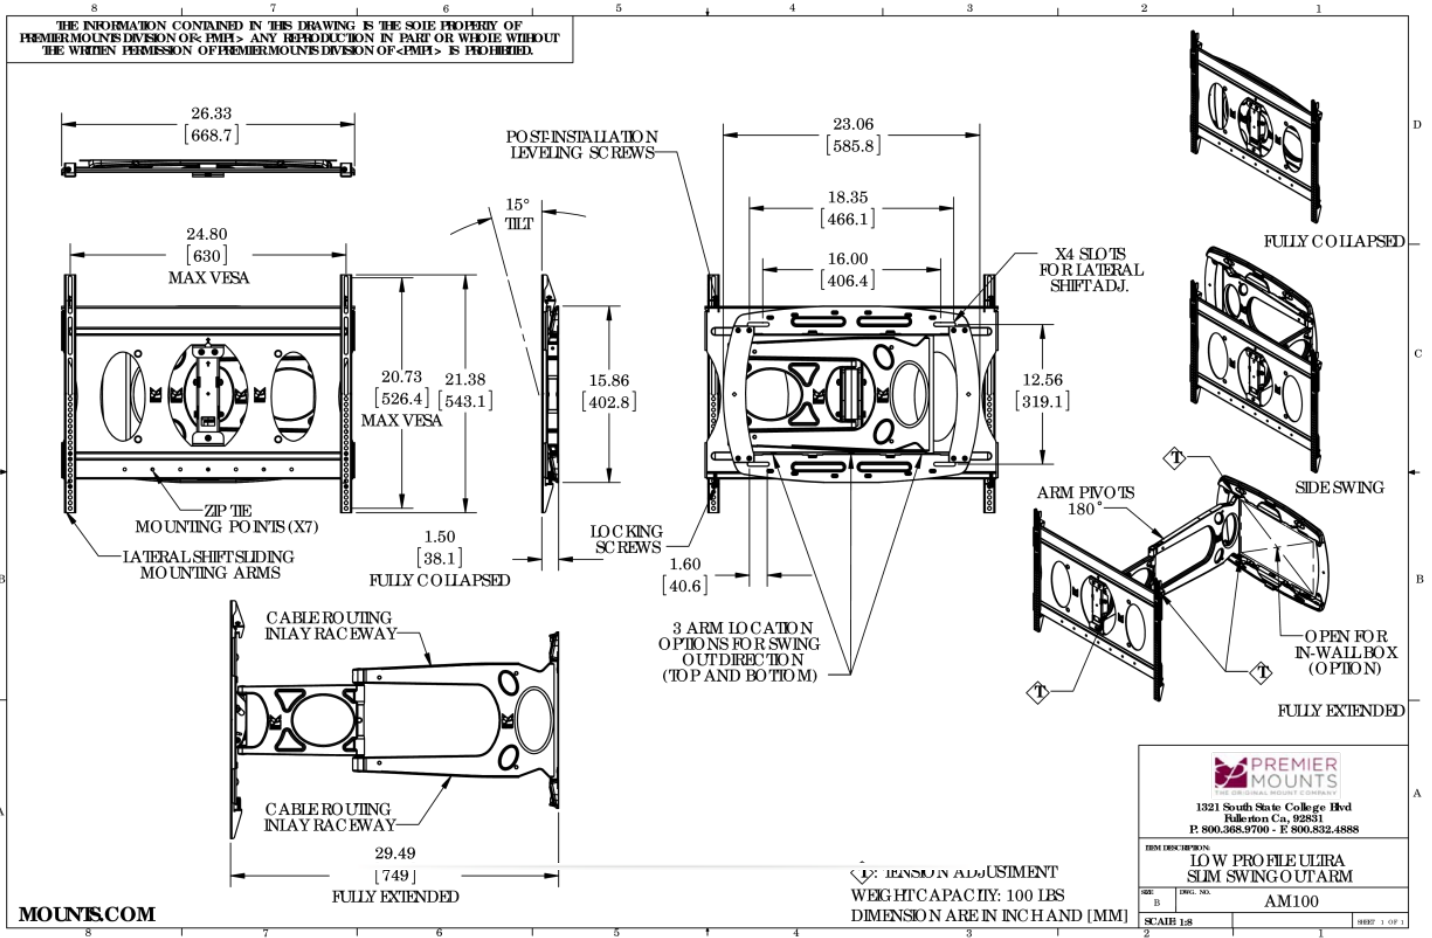

AM100

Low-Profile Ultra-Slim Swingout Mount for Flat-Panels up to 100 lb./45.5 kg

LIST \$499.00	Color: Black
Weight	29.11 lb. 13.2 kg
Weight Cap. per Head	100 lb. 45.4 kg
Width	26.33 in. 669 mm
Height	21.38 in. 543.1 mm
Depth	1.50 in. 38.1 mm
Mounting Pattern	100 x 100 (Min) - 630 x 526 (Max) mm
Tilt	+15.00°
Extension	+30.00 in. 762 mm
Swivel	180°

630 x 526 max.

DESCRIPTION

The AM100 is a slim mounting wall plate that provides three options for the swing arm placement, allowing the mount to swing out from the left, right or center, based on the installation requirements. The swing-out arm extends 30 in. from the wall and provides 15° of downward tilt to achieve the desired viewing angle from virtually anywhere in a room. The lightweight aluminum mount retracts smoothly and easily to a very thin 1.5 in. from the wall. To keep power and cables protected when pulling or pushing the display, cable management channels are built into the arm.

FEATURES

- Low profile, ultra thin swing-out flat-panel mount
- Collapses to just 1.5 in. deep
- 15 degrees of tilt
- Extends 30 in. from wall
- Universal mounting pattern up to 630 x 526 mm
- Designed for today's slimline flat-panels

AM100

Low-Profile Ultra-Slim Swingout Mount for Flat-Panels up to 100 lb./45.5 kg

DOWNLOAD FULL SIZE CAD FILES AND DIMENSIONAL DRAWINGS AT MOUNTS.COM

MOUNTS.COM