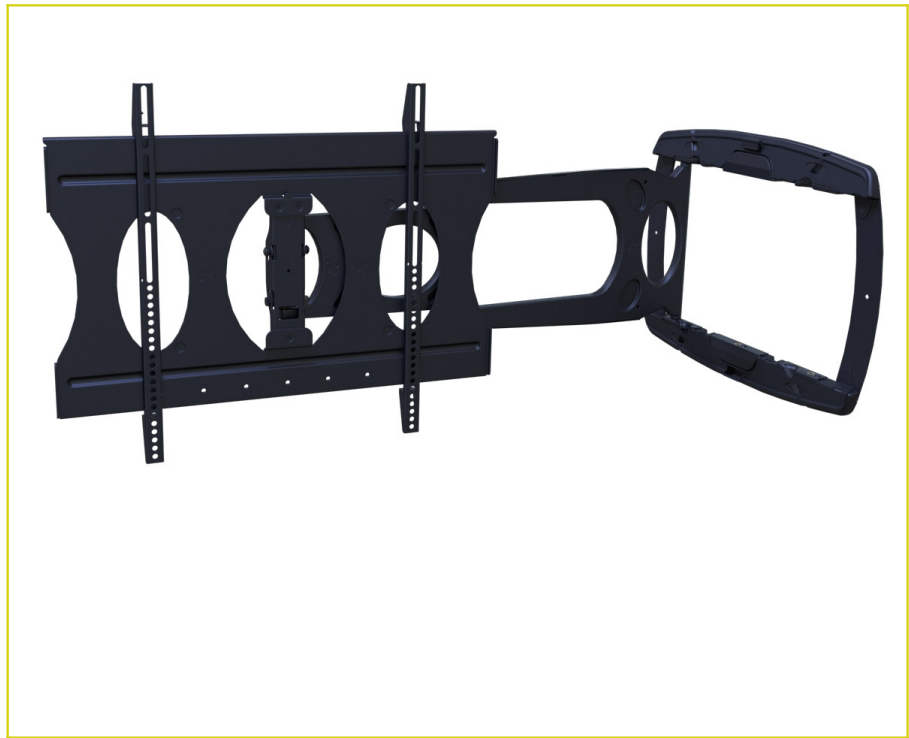

AM100

Low-Profile Ultra-Slim Swingout Mount for Flat-Panels up to 100 lb./45.5 kg

LIST \$499.00	Color: Black
Weight	29.11 lb. 13.2 kg
Weight Cap. per Head	100 lb. 45.4 kg
Width	26.33 in. 669 mm
Height	21.38 in. 543.1 mm
Depth	1.50 in. 38.1 mm
Mounting Pattern	100 x 100 (Min) - 630 x 526 (Max) mm
Tilt	+15.00°
Extension	+30.00 in. 762 mm
Swivel	180°

Downloads at Mounts.com

[Data Sheet](#)

[Bid Specification Document](#)

100 lb.

+21.38

+15.00°

1.50 in

100 x 100 min.

630 x 526 max.

DESCRIPTION

The AM100 is a slim mounting wall plate that provides three options for the swing arm placement, allowing the mount to swing out from the left, right or center, based on the installation requirements. The swing-out arm extends 30 in. from the wall and provides 15° of downward tilt to achieve the desired viewing angle from virtually anywhere in a room. The lightweight aluminum mount retracts smoothly and easily to a very thin 1.5 in. from the wall. To keep power and cables protected when pulling or pushing the display, cable management channels are built into the arm.

FEATURES

- Low profile, ultra thin swing-out flat-panel mount
- Collapses to just 1.5 in. deep
- 15 degrees of tilt
- Extends 30 in. from wall
- Universal mounting pattern up to 630 x 526 mm
- Designed for today's slimline flat-panels