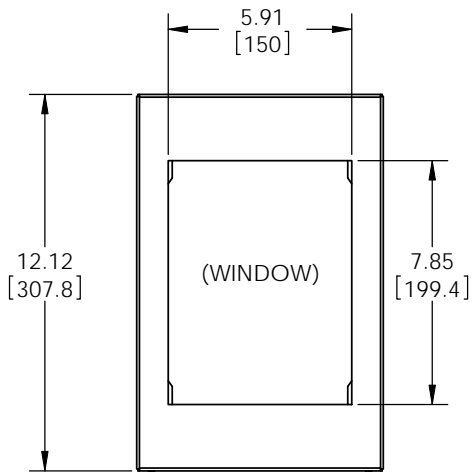

THE INFORMATION CONTAINED IN THIS DRAWING IS THE SOLE PROPERTY OF PREMIER MOUNTS DIVISION OF <PMPI>. ANY REPRODUCTION IN PART OR WHOLE WITHOUT THE WRITTEN PERMISSION OF PREMIER MOUNTS DIVISION OF <PMPI> IS PROHIBITED.

Touchboards

205 Westwood Ave, Long Branch, NJ 07740
Phone: 866-94 BOARDS (26273) / (732)-222-1511
Fax: (732)-222-7088 | E-mail: sales@touchboards.com

PREMIER MOUNTS
CREATING POSITIVE CUSTOMER EXPERIENCES

ITEM DESCRIPTION:		IPM-700
SIZE	DWG. NO.	
B		
SCALE: 1:1		SHEET 1 OF 1