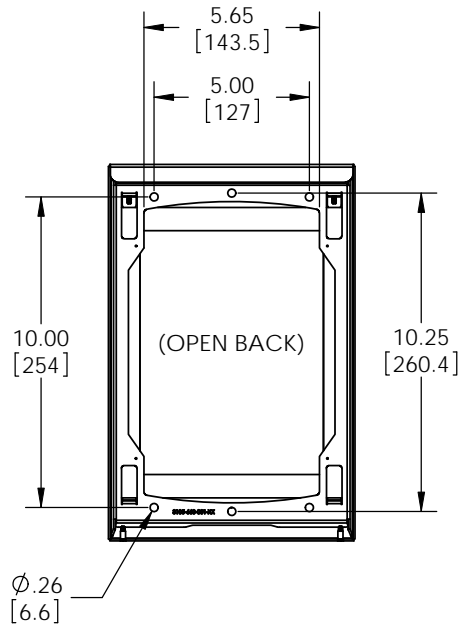

THE INFORMATION CONTAINED IN THIS DRAWING IS THE SOLE PROPERTY OF PREMIER MOUNTS DIVISION OF <PMPI>. ANY REPRODUCTION IN PART OR WHOLE WITHOUT THE WRITTEN PERMISSION OF PREMIER MOUNTS DIVISION OF <PMPI> IS PROHIBITED.

Touchboards

205 Westwood Ave, Long Branch, NJ 07740
Phone: 866-94 BOARDS (26273) / (732)-222-1511
Fax: (732)-222-7088 | E-mail: sales@touchboards.com

PREMIER MOUNTS
CREATING POSITIVE CUSTOMER EXPERIENCES

ITEM DESCRIPTION:		IPM-700
SIZE	DWG. NO.	
B		
SCALE: 1:1		SHEET 1 OF 1