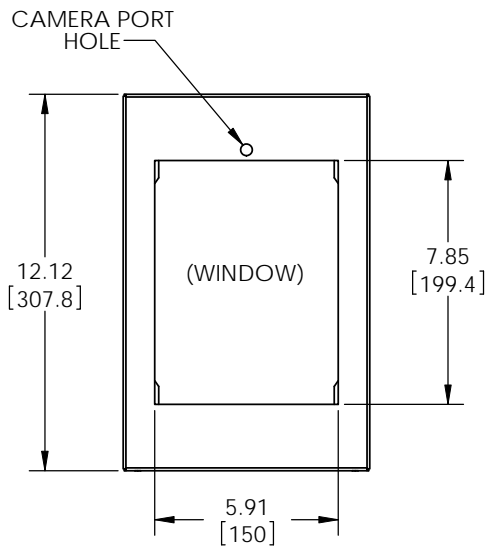

THE INFORMATION CONTAINED IN THIS DRAWING IS THE SOLE PROPERTY OF PREMIER MOUNTS DIVISION OF <PMPI>. ANY REPRODUCTION IN PART OR WHOLE WITHOUT THE WRITTEN PERMISSION OF PREMIER MOUNTS DIVISION OF <PMPI> IS PROHIBITED.

Touchboards

205 Westwood Ave, Long Branch, NJ 07740
Phone: 866-94 BOARDS (26273) / (732)-222-1511
Fax: (732)-222-7088 | E-mail: sales@touchboards.com

PREMIER MOUNTS
CREATING POSITIVE CUSTOMER EXPERIENCES

ITEM DESCRIPTION:		IPM-720
SIZE	DWG. NO.	
B		
SCALE: 1:1		SHEET 1 OF 1