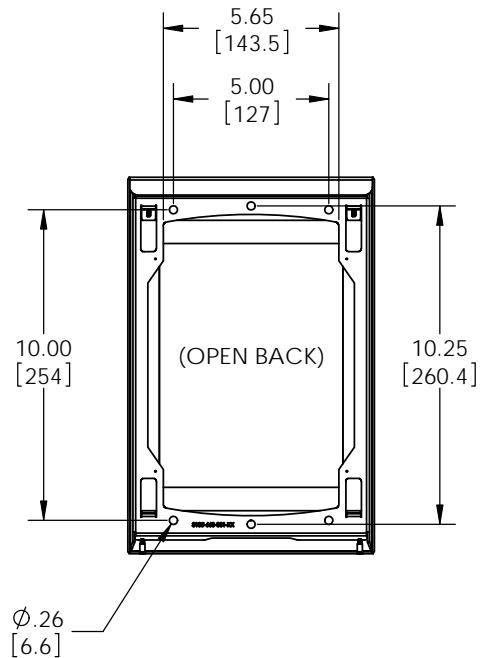

THE INFORMATION CONTAINED IN THIS DRAWING IS THE SOLE PROPERTY OF PREMIER MOUNTS DIVISION OF <PMPI>. ANY REPRODUCTION IN PART OR WHOLE WITHOUT THE WRITTEN PERMISSION OF PREMIER MOUNTS DIVISION OF <PMPI> IS PROHIBITED.

Touchboards

205 Westwood Ave, Long Branch, NJ 07740
Phone: 866-94 BOARDS (26273) / (732)-222-1511
Fax: (732)-222-7088 | E-mail: sales@touchboards.com

PREMIER MOUNTS
CREATING POSITIVE CUSTOMER EXPERIENCES

ITEM DESCRIPTION:		IPM-720
SIZE	DWG. NO.	
B		
SCALE: 1:1		SHEET 1 OF 1