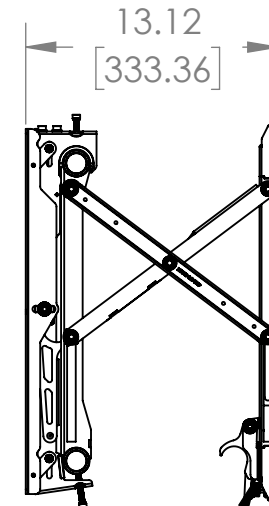

CENTRALIZED ADJUSTMENTS
ALIGN THE DISPLAY ON THE X, Y AND Z PLANE. LOCATED ON TOP OF THE MOUNTING BRACKETS

DETAIL A
SCALE 1 : 5

VESA PATTERN
(200X200 MIN - 600 X 400 MAX)

IN/OUT ADJUSTMENT $\pm .375"$

(FULLY COLLAPSED)

(FULLY EXTENDED)

(SERVICE POSITION)

(SINGLE SPRING LOADED LATCH)