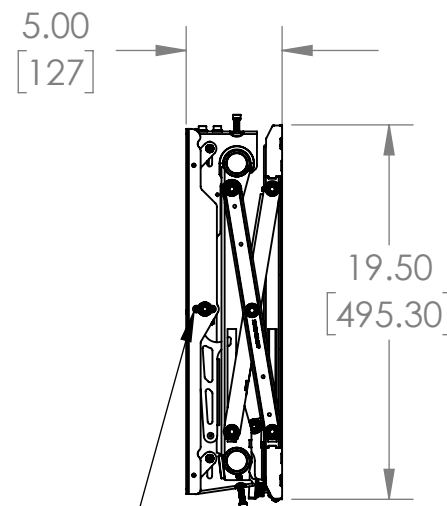

CENTRALIZED ADJUSTMENTS
ALIGN THE DISPLAY ON THE X, Y AND Z PLANE. LOCATED ON TOP OF THE MOUNTING BRACKETS

DETAIL A
SCALE 1 : 5

VESA PATTERN
(200X200 MIN - 600 X 400 MAX)

IN/OUT ADJUSTMENT $\pm .375"$

(FULLY COLLAPSED)

(FULLY EXTENDED)

(SERVICE POSITION)

(SINGLE SPRING LOADED LATCH)