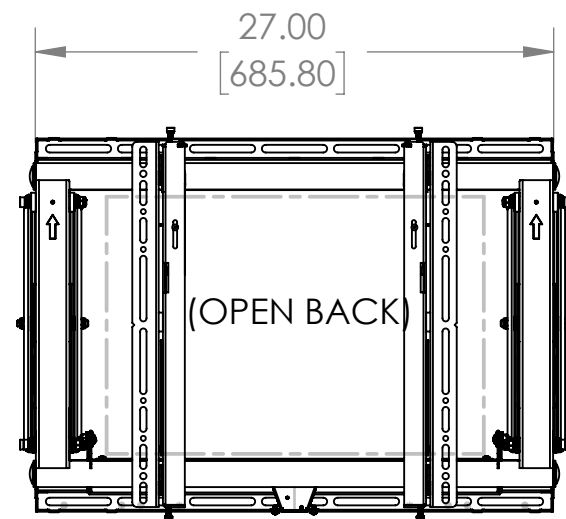

CENTRALIZED ADJUSTMENTS
ALIGN THE DISPLAY ON THE X, Y AND Z PLANE. LOCATED ON TOP OF THE MOUNTING BRACKETS

DETAIL A
SCALE 1 : 5

VESA PATTERN
(200X200 MIN - 600 X 400 MAX)

IN/OUT ADJUSTMENT $\pm .375"$

(FULLY COLLAPSED)

(FULLY EXTENDED)

(SERVICE POSITION)

(SINGLE SPRING LOADED LATCH)