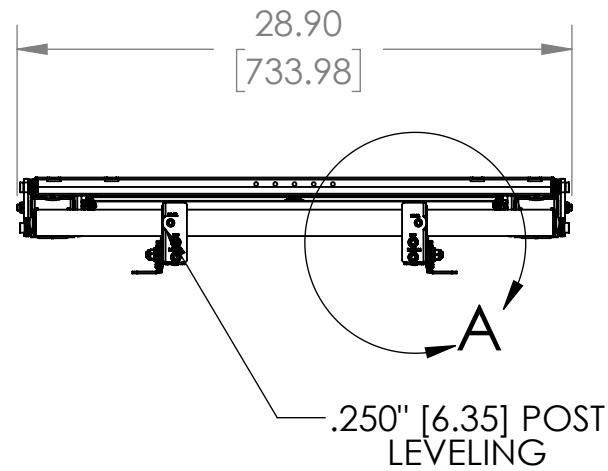

CENTRALIZED ADJUSTMENTS
ALIGN THE DISPLAY ON THE X, Y AND Z PLANE. LOCATED ON TOP OF THE MOUNTING BRACKETS

DETAIL A
SCALE 1 : 5

VESA PATTERN
(200X200 MIN - 600 X 400 MAX)

IN/OUT ADJUSTMENT $\pm .375"$

(FULLY COLLAPSED)

(FULLY EXTENDED)

(SERVICE POSITION)

(SINGLE SPRING LOADED LATCH)