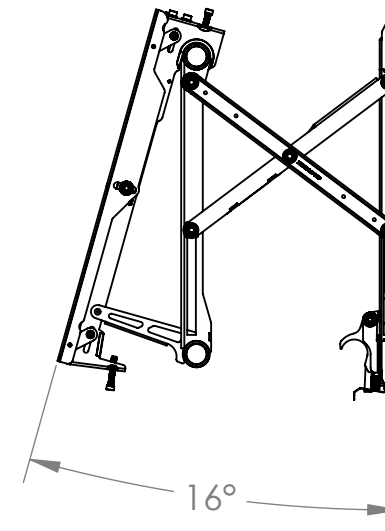

CENTRALIZED ADJUSTMENTS
ALIGN THE DISPLAY ON THE X, Y AND Z PLANE. LOCATED ON TOP OF THE MOUNTING BRACKETS

DETAIL A
SCALE 1 : 5

VESA PATTERN
(200X200 MIN - 600 X 400 MAX)

IN/OUT ADJUSTMENT $\pm .375"$

(FULLY COLLAPSED)

(FULLY EXTENDED)

(SERVICE POSITION)

(SINGLE SPRING LOADED LATCH)