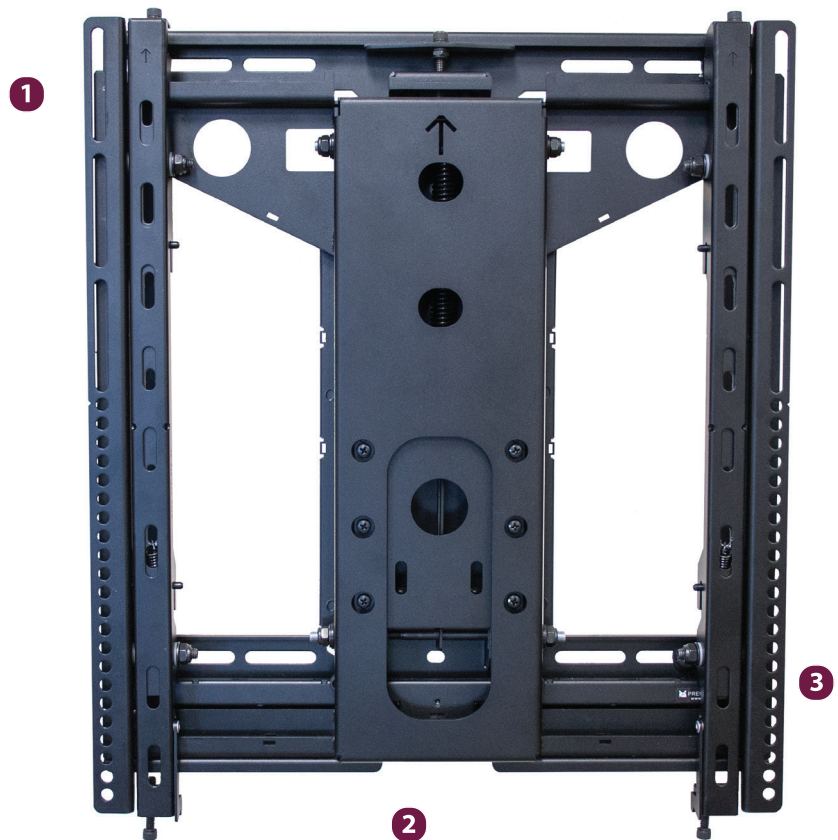

**3** Top-adjustable fine-tune mounting brackets ensure post-installation alignment using the included Comfort-Grip Ball-Nose Allen driver

- Scissor-design with compact mounting arms allows for extension in one smooth motion with a slight press to the display edge

- Service-Position Kickstand offers 7° of clear access to the rear of the display

- "Click-It" locking feature confirms display is secure through an audible noise

- Perfect for a variety of recessed wall or picture-framed digital signage applications

The LMVSP Press & Release™ Pop Out Ultra-Slim Mount in Portrait Orientation meets ADA compliance for a variety of video wall, recessed wall, or picture-framed digital signage applications. It works for displays weighing up to 100 lb./45.4 kg with a mounting pattern of 200 x 200mm (min) to 400 x 600mm (max). The LMVSP features the industry's first Press & Release™ design, custom spacers, top adjustable mounting brackets, and scissor-design for smooth extension.

Press & Release™ Design offers easy service access in under 5 seconds

ADA compliant with only 1.98" from the wall in the closed position

Features a spring-loaded mechanism for flat panel maintenance