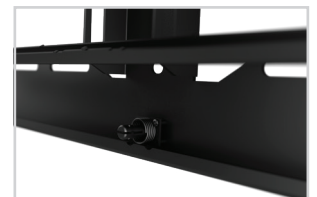

**3** Top-adjustable fine-tune mounting brackets ensure post-installation alignment using the included Comfort-Grip Ball-Nose Allen driver

- Scissor-design with compact mounting arms allows for extension in one smooth motion with a slight press to the display edge

- Service-Position Kickstand offers 7° of clear access to the rear of the display

- "Click-It" locking feature confirms display is secure through an audible noise

- Perfect for a variety of recessed wall or picture-framed digital signage applications

The LMVSP Press & Release™ Pop Out Ultra-Slim Mount in Portrait Orientation meets ADA compliance for a variety of video wall, recessed wall, or picture-framed digital signage applications. It works for displays weighing up to 100 lb./45.4 kg with a mounting pattern of 200 x 200mm (min) to 400 x 600mm (max). The LMVSP features the industry's first Press & Release™ design, custom spacers, top adjustable mounting brackets, and scissor-design for smooth extension.

Press & Release™ Design offers easy service access in under 5 seconds

ADA compliant with only 1.98" from the wall in the closed position

Features a spring-loaded mechanism for flat panel maintenance