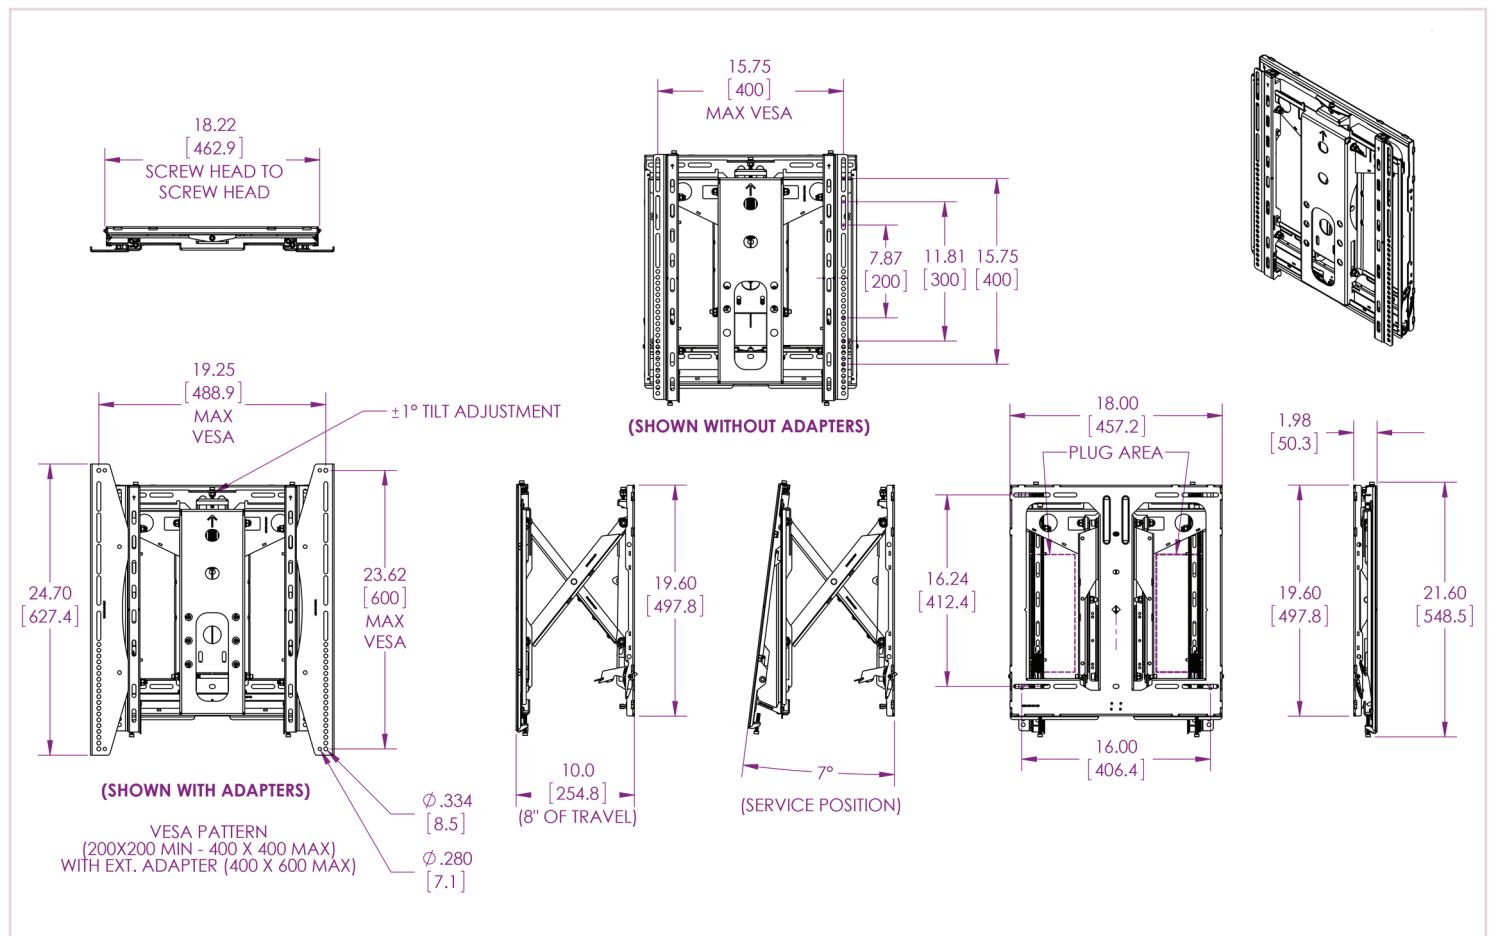

Press & Release™ Pop Out Ultra-Slim Mount in Portrait Orientation

LMVSP

Specifications

Weight 44.38 lb. | 20.1 kg	Color Black	Weight Capacity / Mount 100 lb. | 45.4 kg	Mounting Pattern 200 x 200 mm (Min) - 400 x 600 mm (Max)
Width x Height x Depth 18 x 21.6 x 1.98-10 in. | 457 x 549 x 50-255 mm		Total Weight Capacity 100 lb. | 45.4 kg	Warranty Lifetime

Packaging

Width x Height x Depth 31.75 x 24.75 x 5 in. | 806 x 629 x 127 mm	Contents Mount (x1), Adapter Arms (x2), Universal Hardware Pack (x1)

Accessories

Model-Specific Video Wall Spacer LMVP-623	Model-Specific Video Wall Spacer LMVP-606	Model-Specific Video Wall Spacer LMVP-705

Architectural Drawing

Specifications subject to change without notice