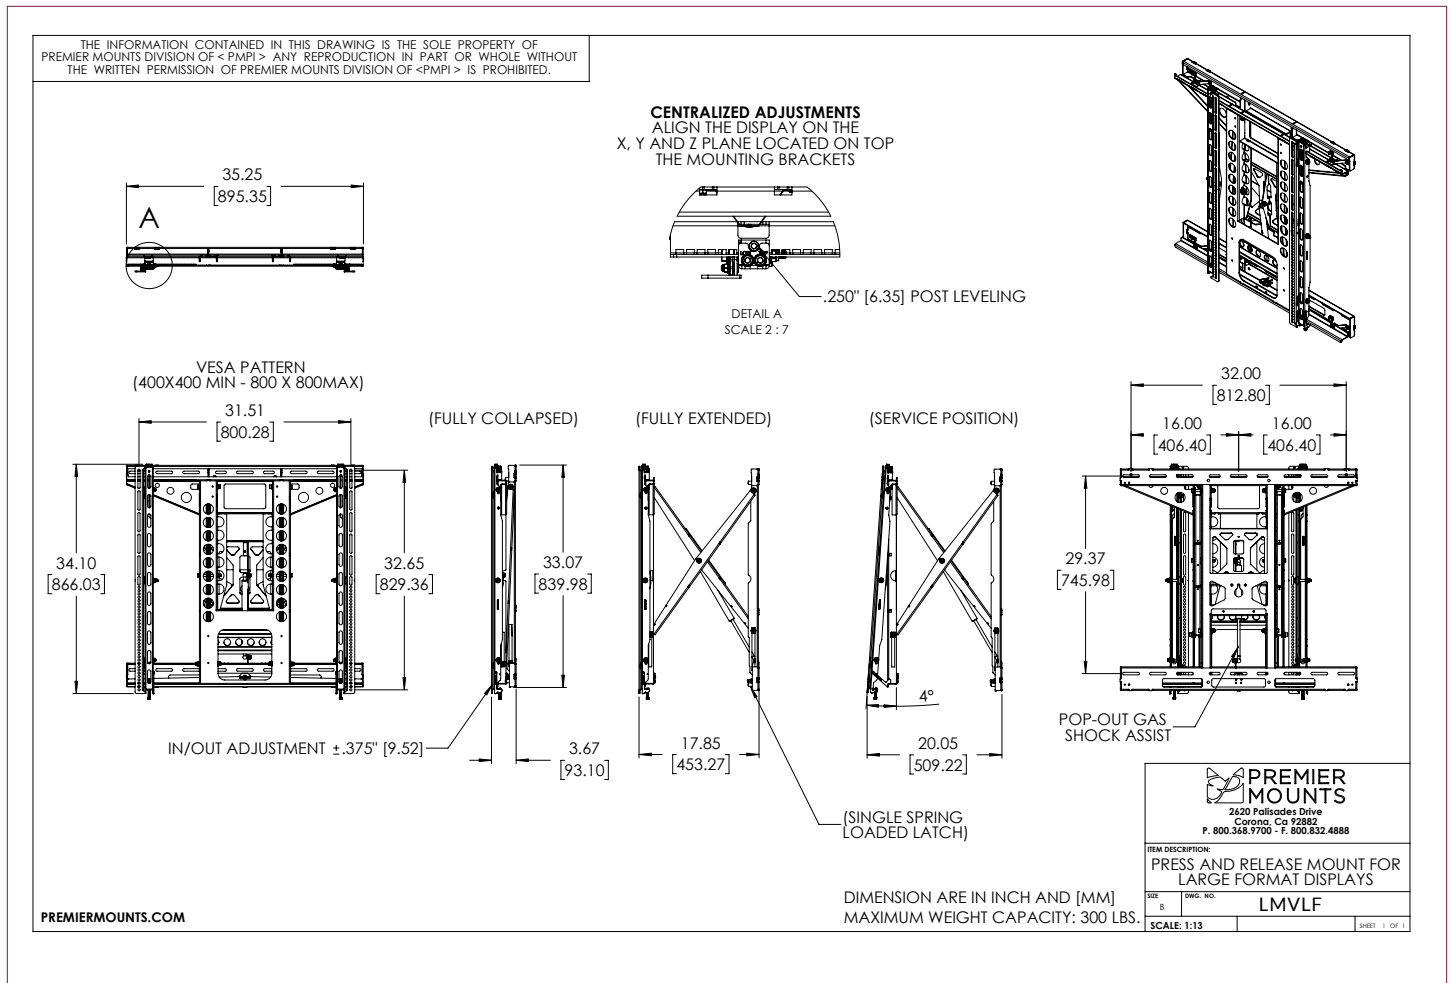

Press & Release Mount for Flat Panels up to 300lbs

LMVLF

SPECIFICATIONS

Color Black	Weight Capacity / Mount 300 lbs | 136.07 kg	Mounting Pattern 400 x 400mm, 800 x 800mm	Warranty Limited Lifetime
Width x Height 32 x 34.10 in | 812.80 x 866.03 mm	Depth Collapsed 3.67 in | 93.10 mm & Extended 20.05 in | 509.22mm		

ARCHITECTURAL DRAWING

Specifications subject to change without notice.