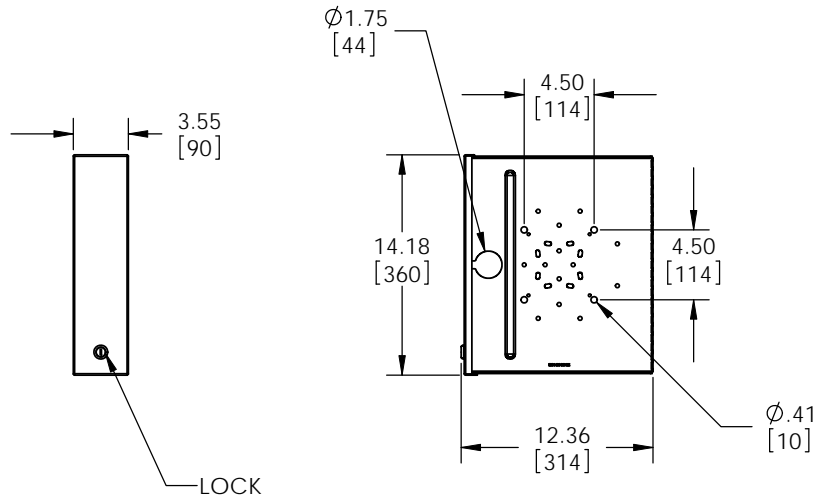

THE INFORMATION CONTAINED IN THIS DRAWING IS THE SOLE PROPERTY OF PREMIER MOUNTS DIVISION OF <PMPI>. ANY REPRODUCTION IN PART OR WHOLE WITHOUT THE WRITTEN PERMISSION OF PREMIER MOUNTS DIVISION OF <PMPI> IS PROHIBITED.

Touchboards

205 Westwood Ave, Long Branch, NJ 07740
Phone: 866-94 BOARDS (26273) / (732)-222-1511
Fax: (732)-222-7088 | E-mail: sales@touchboards.com

MOUNTS.COM

PREMIER MOUNTS®
CREATING POSITIVE CUSTOMER EXPERIENCES
3130 East Miraloma Avenue
Anaheim, CA 92806
P. 800.368.9700 - F. 800.832.4888

ITEM DESCRIPTION: **GB-MBX200**

SIZE B	DWG. NO.
SCALE: 1:1	
SHEET 1 OF 1