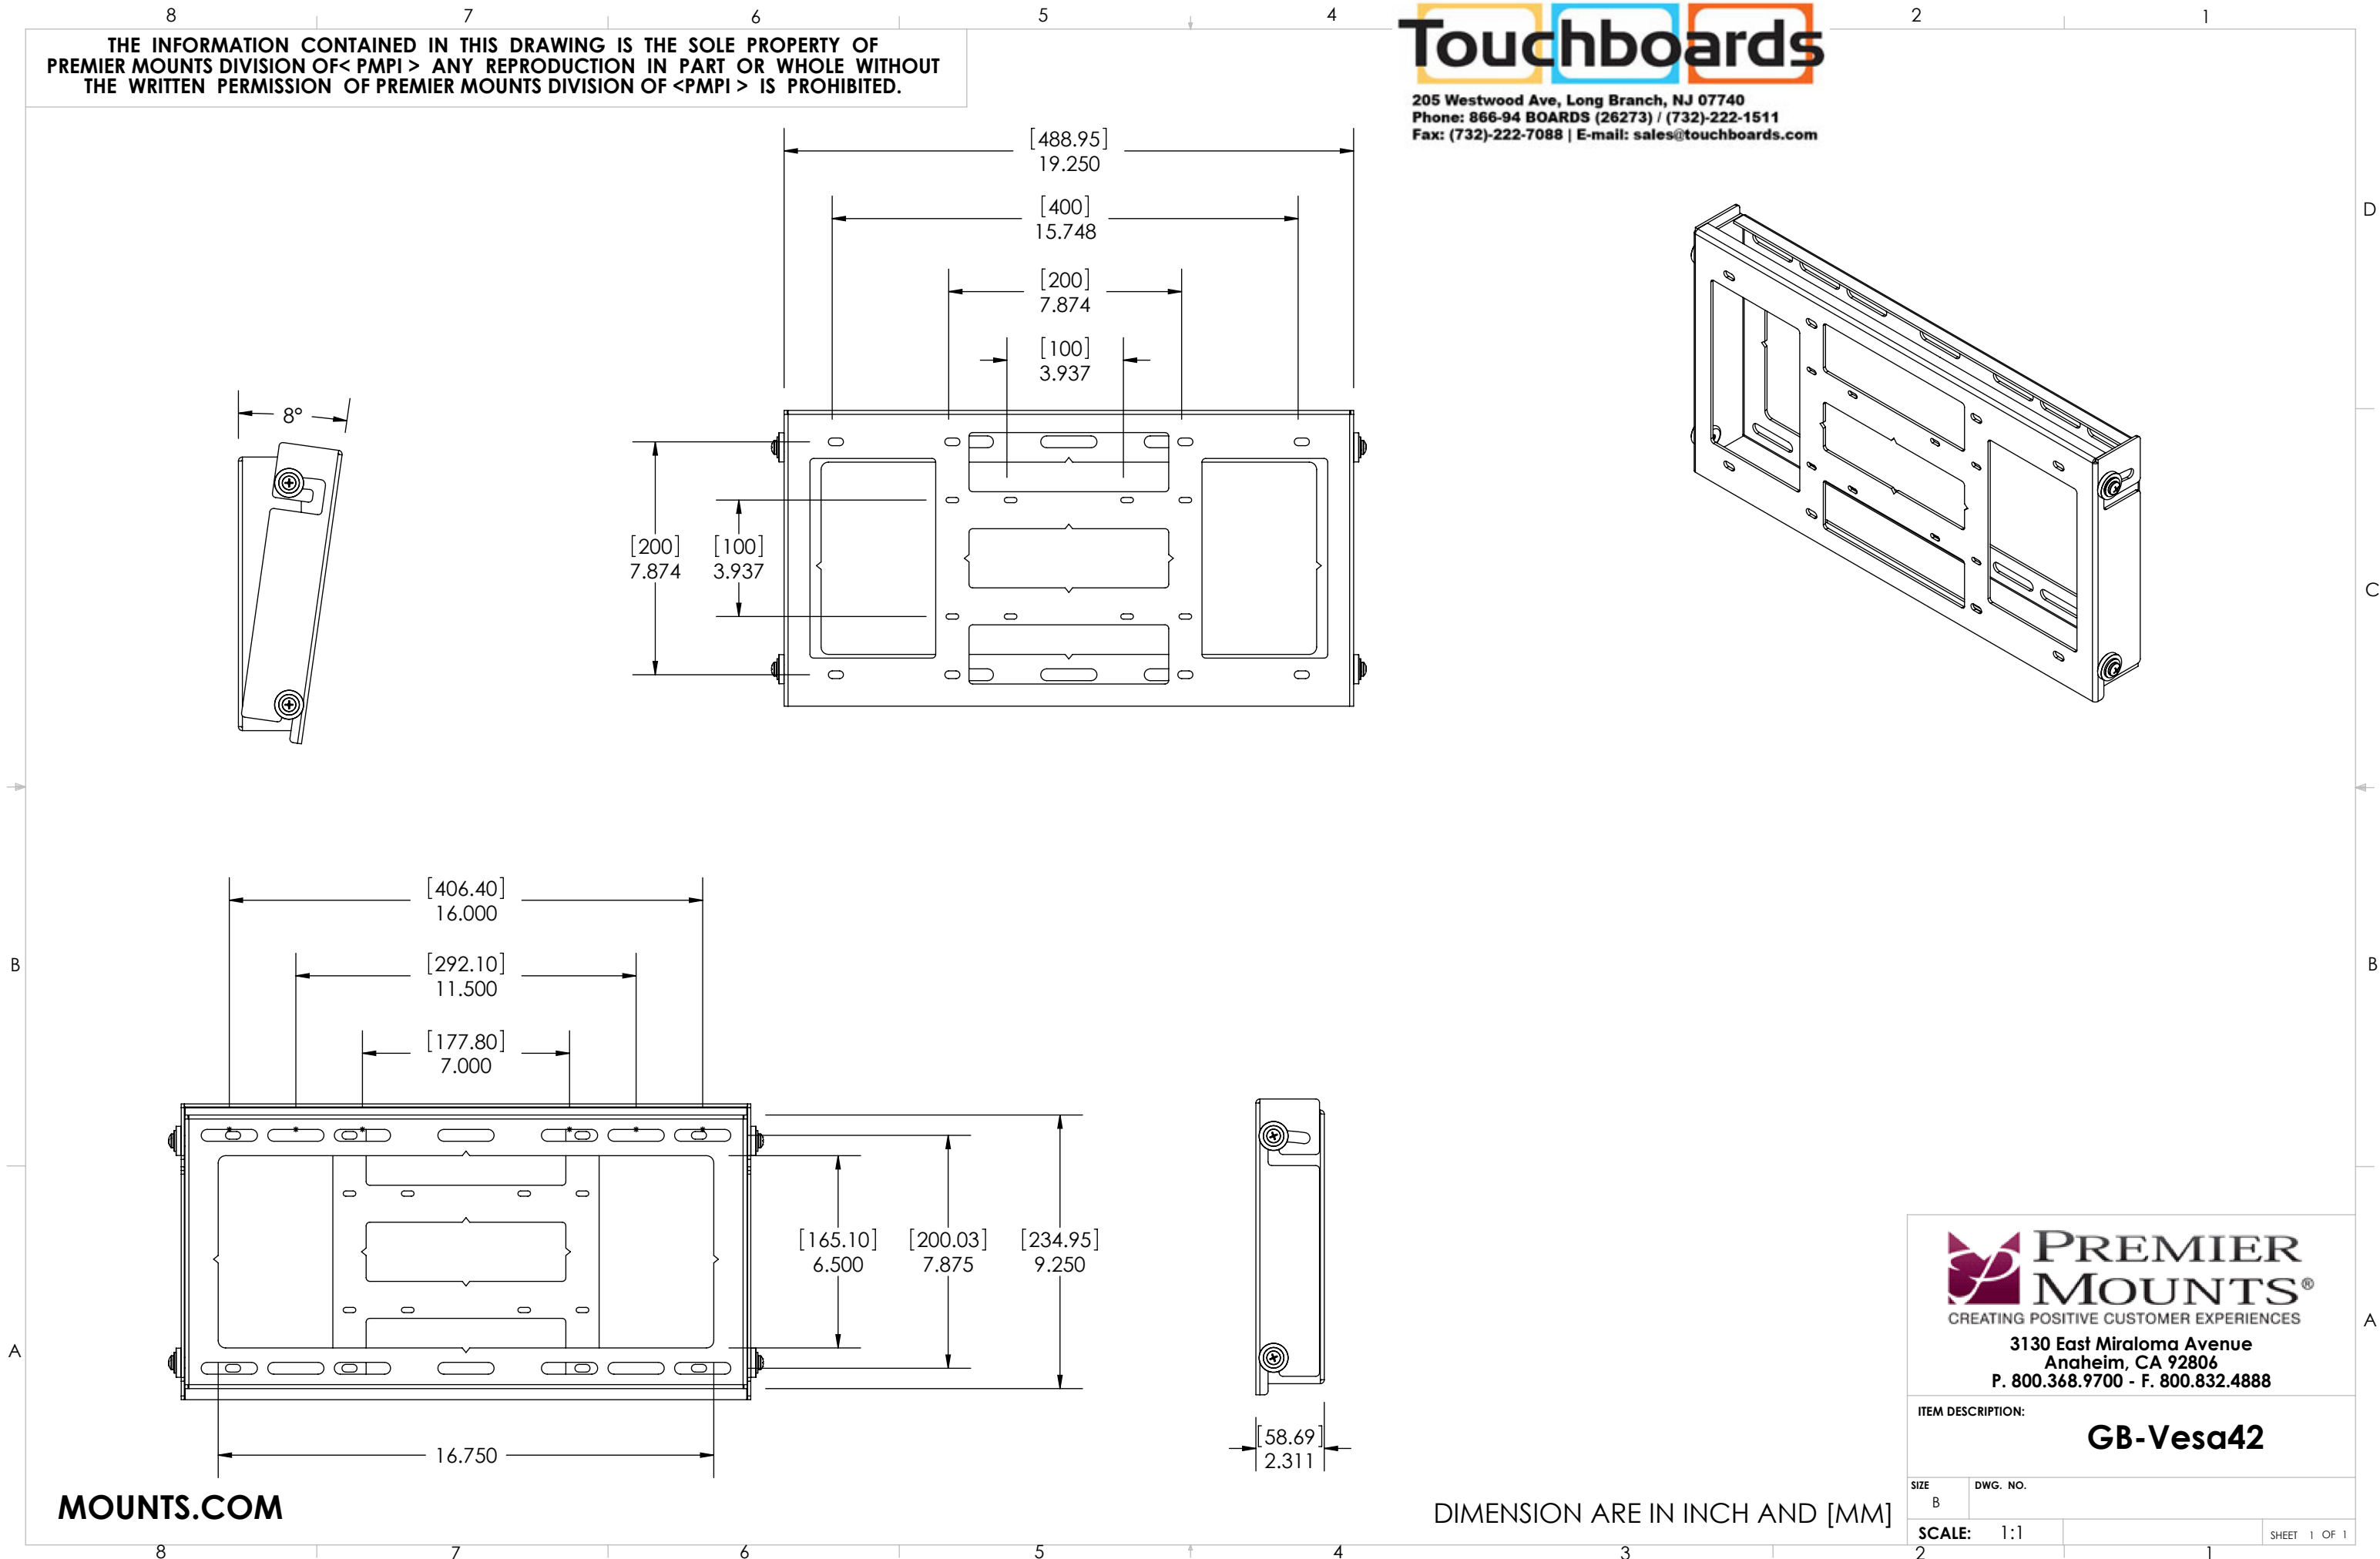

THE INFORMATION CONTAINED IN THIS DRAWING IS THE SOLE PROPERTY OF PREMIER MOUNTS DIVISION OF <PMPI> ANY REPRODUCTION IN PART OR WHOLE WITHOUT THE WRITTEN PERMISSION OF PREMIER MOUNTS DIVISION OF <PMPI> IS PROHIBITED.

205 Westwood Ave, Long Branch, NJ 07740
Phone: 866-94 BOARDS (26273) / (732)-222-1511
Fax: (732)-222-7088 | E-mail: sales@touchboards.com

MOUNTS.COM

DIMENSION ARE IN INCH AND [MM]

PREMIER MOUNTS®
CREATING POSITIVE CUSTOMER EXPERIENCES
3130 East Miraloma Avenue
Anaheim, CA 92806
P. 800.368.9700 - F. 800.832.4888

ITEM DESCRIPTION:		GB-Vesa42	
SIZE	DWG. NO.		
B			
SCALE:	1:1	SHEET 1 OF 1