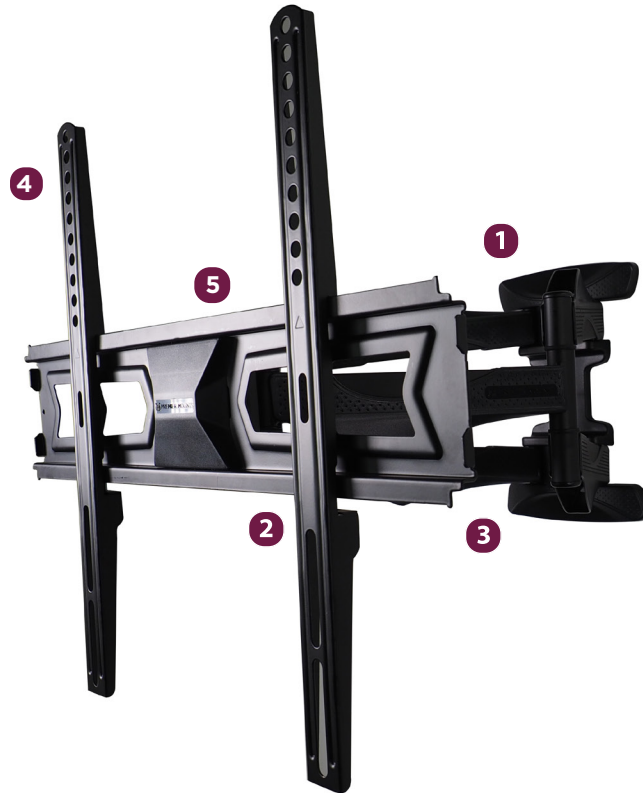

# Low Profile Swingout Mount for Flat-Panels

Model: AM65

Weight Capacity: 65 lbs/29 kg

## Features

- 1** Low profile swing out mount collapses to just 2.2" from the wall
- 2** Single piece construction makes for a quicker install
- 3** Scissor style arms pull up to 18" from the wall
- 4** 12° of downward tilt
- 5** Universal mounting pattern up to 400 x 400

The AM65 is a swing out mount for flat-panel displays up to 65 lbs/29 Kg. The AM65 allows for up to 45° of swivel, 12° of tilt and extends up to 18". With a slim depth of only 2.2" it looks like a flat mount when collapsed. Cable management channels are built in the arm to keep power and cables protected when pulling or pushing the display.

Expands flat panel displays up to 18 inches from the wall

Designed to offer 12 degrees of downward tilt for today's slim line flat panels