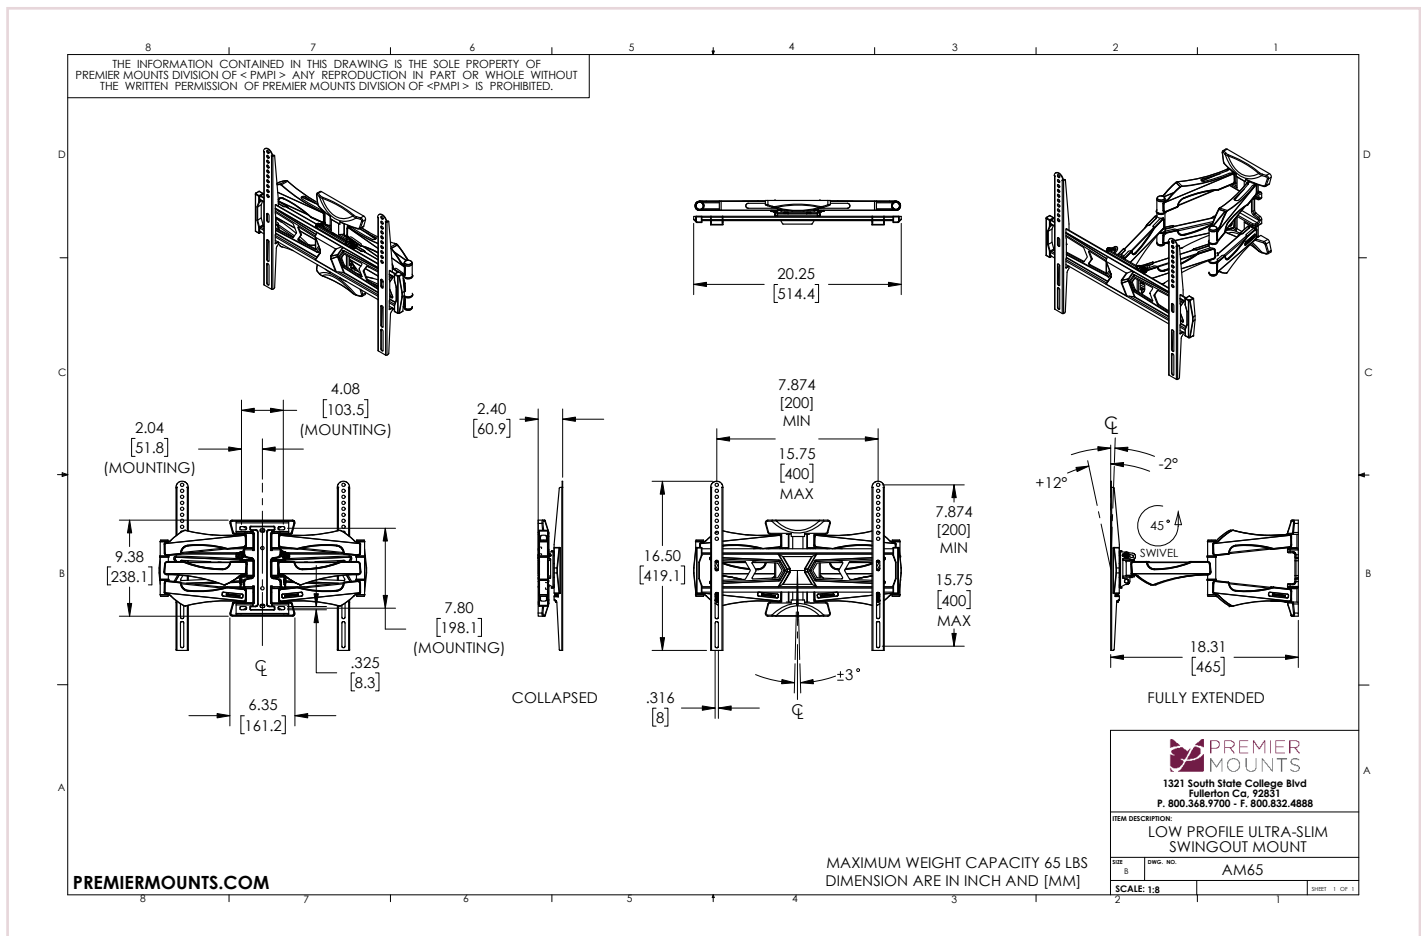

Low Profile Swingout Mount for Flat-Panels

AM65

Specifications

Weight 9.8 lb/ 4.5 kg	Color Black	Weight Capacity / Mount 65 lb. | 29 kg	Mounting Pattern 100 x 100 mm (min) x 430 x 400 mm (Max)
Width x Height x Depth 19.6 x 16.6 x 2.2 in | 498 x 422 x 56 mm		Warranty Lifetime	

Packaging

Width x Height x Depth 21.5 x 10.75 x 2.75 in. | 546 x 273 x 69.8 mm

Contents Mount (x1), Universal Hardware Pack (x1), Instruction Manual (x1)

Architectural Drawing

Specifications subject to change without notice