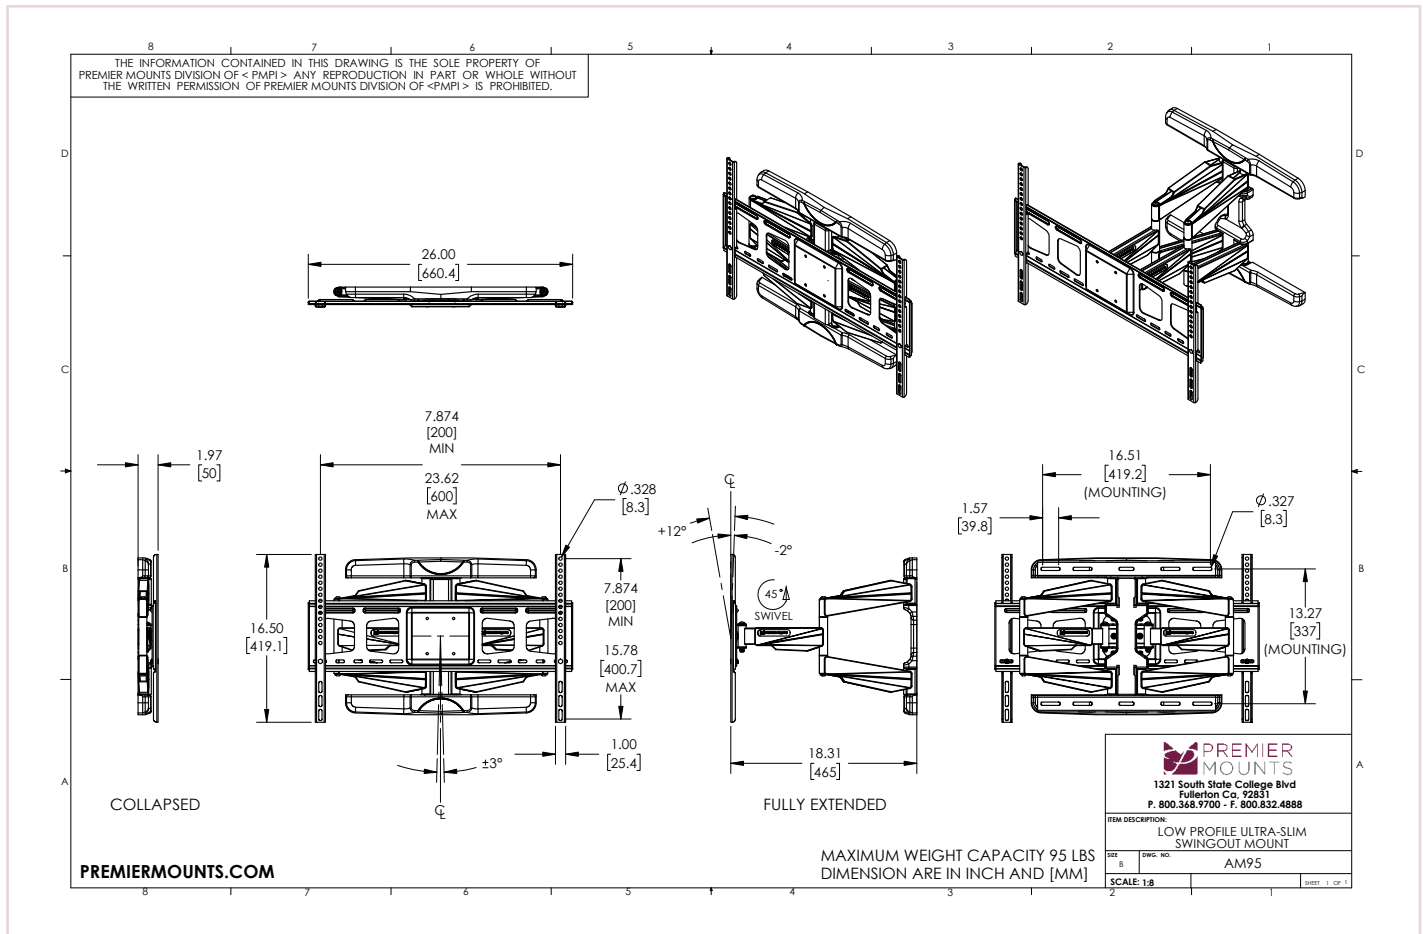

Low Profile Ultra-Slim Swingout Mount

Model: AM95

Weight Capacity: 95 lbs/34 kg

Features

- 1** Low profile swing out mount collapses to just 2.0" from the wall making it ADA compliant
- 2** Single piece construction makes for a quicker install
- 3** Scissor style arms pull up to 18" from the wall
- 4** 12° of downward tilt
- 5** Universal mounting pattern up to 600 x 400

The AM95 is a swing out mount for flat-panel displays up to 95 lbs/34 Kg. The AM95 allows for up to 45° of swivel, 12° of tilt and extends up to 18". With a slim depth of only 2" it looks like a flat mount when collapsed. Cable management channels are built in the arm to keep power and cables protected when pulling or pushing the display.

Designed to offer 12 degrees of downward tilt for today's slim line flat panels

Low Profile Ultra-Slim Swingout Mount

AM95

Specifications

Weight 19 lb. 8.6 kg	Color Black	Weight Capacity / Mount 95 lb./43 kg	Mounting Pattern 100 x 100mm (Min) x 650 x 400mm (Max)
Width x Height x Depth 26 x 17.5 x 1.96 in 660 x 395 x 50 mm		Warranty Lifetime	

Packaging

Width x Height x Depth 28.25 x 17.5 x 2.75 in 717.5 x 445 x 70 mm
--

Contents Mount (x1), Universal Hardware Pack (x1), Instruction Manual (x1)

Architectural Drawing

Specifications subject to change without notice