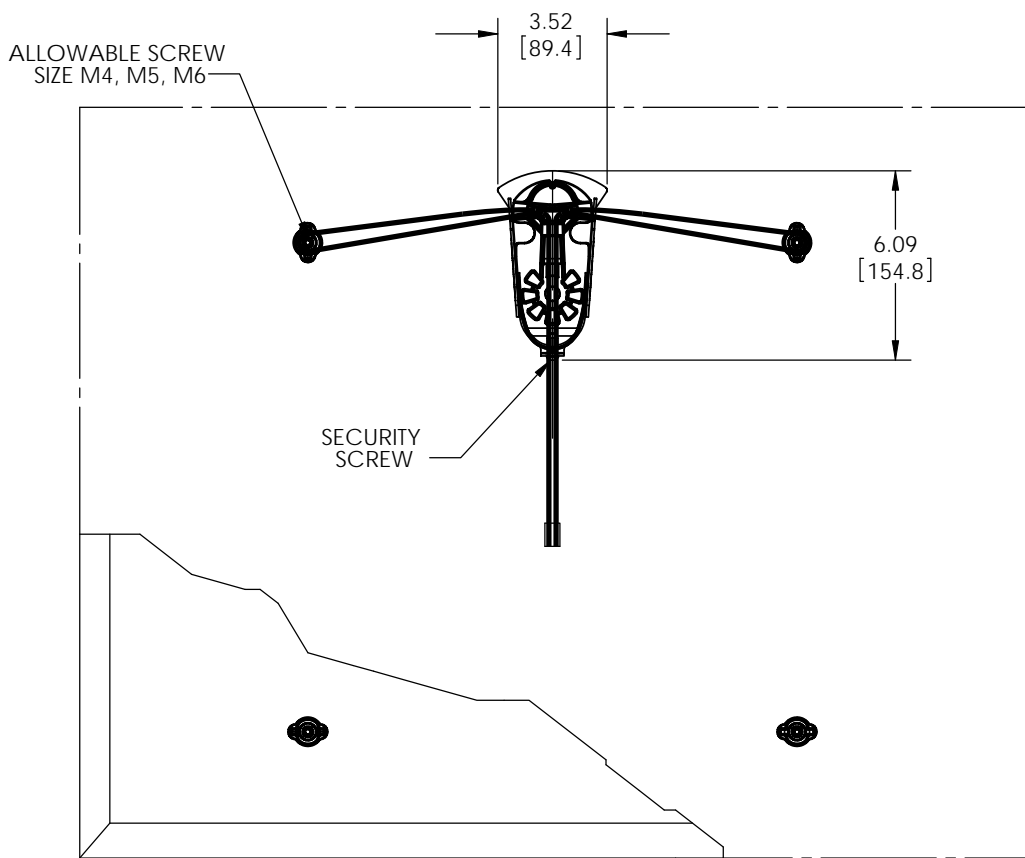

THE INFORMATION CONTAINED IN THIS DRAWING IS THE SOLE PROPERTY OF PREMIER MOUNTS DIVISION OF <PMPI>. ANY REPRODUCTION IN PART OR WHOLE WITHOUT THE WRITTEN PERMISSION OF PREMIER MOUNTS DIVISION OF <PMPI> IS PROHIBITED.

ITEM DESCRIPTION:		CFM
SIZE	DWG. NO.	
B		
SCALE: 1:4		SHEET 1 OF 1

MOUNTS.COM

8 7 6 5 4 3 2 1

B  
A

D  
C  
B  
A

8 7 6 5 4 3 2 1