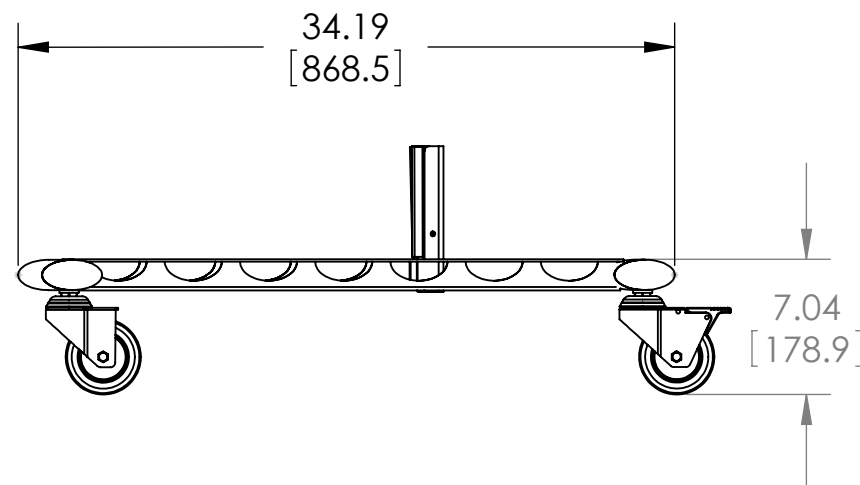

3130 East Miraloma Avenue
 Anaheim, CA 92806
 P. 800.368.9700 - F. 800.832.4888

ITEM DESCRIPTION:

PSD-EBC

SIZE B DWG. NO.

SCALE: 1:1

SHEET 1 OF 1

MOUNTS.COM

8 7 6 5 4 3 2 1