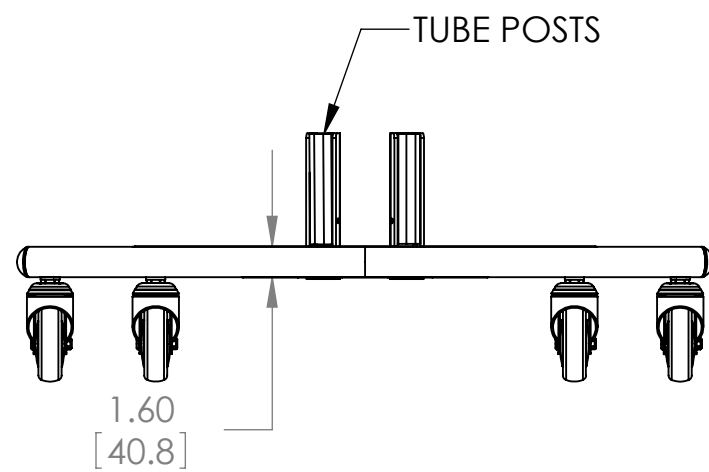

3130 East Miraloma Avenue
 Anaheim, CA 92806
 P. 800.368.9700 - F. 800.832.4888

ITEM DESCRIPTION:

PSD-EBC

SIZE B DWG. NO.

SCALE: 1:1

SHEET 1 OF 1

MOUNTS.COM

8 7 6 5 4 3 2 1