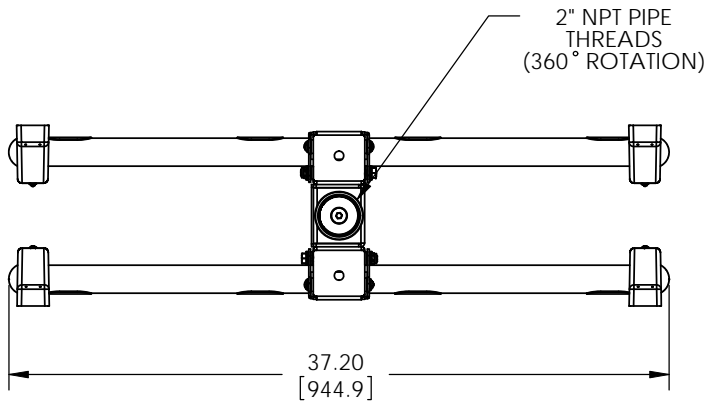

THE INFORMATION CONTAINED IN THIS DRAWING IS THE SOLE PROPERTY OF PREMIER MOUNTS DIVISION OF <PMPI>. ANY REPRODUCTION IN PART OR WHOLE WITHOUT THE WRITTEN PERMISSION OF PREMIER MOUNTS DIVISION OF <PMPI> IS PROHIBITED.