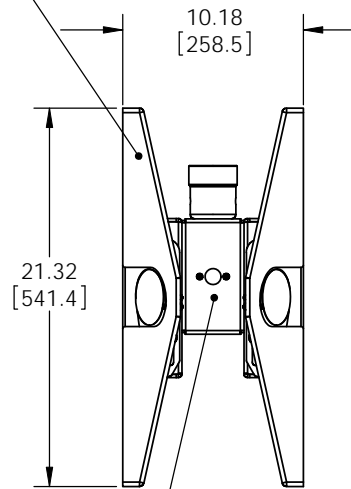

BOTH MOUNTS
TILT 15°