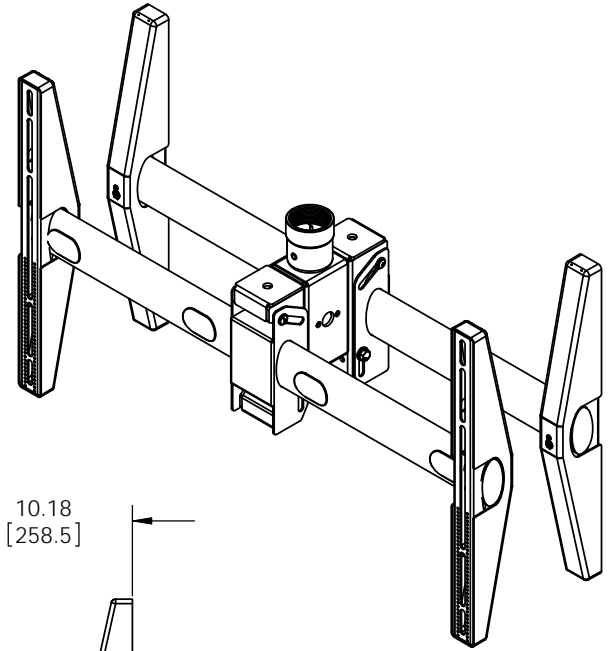

BOTH MOUNTS
TILT 15°