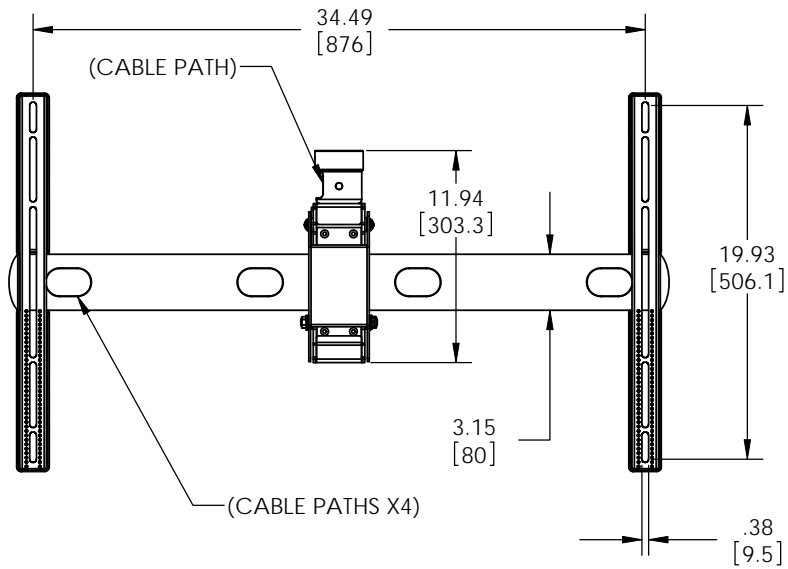

THE INFORMATION CONTAINED IN THIS DRAWING IS THE SOLE PROPERTY OF PREMIER MOUNTS DIVISION OF <PMPI>. ANY REPRODUCTION IN PART OR WHOLE WITHOUT THE WRITTEN PERMISSION OF PREMIER MOUNTS DIVISION OF <PMPI> IS PROHIBITED.