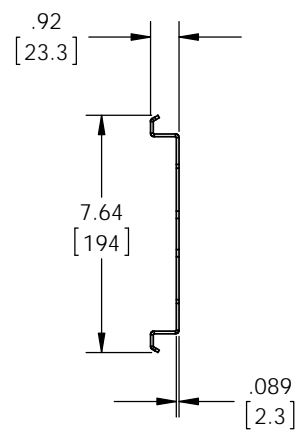

THE INFORMATION CONTAINED IN THIS DRAWING IS THE SOLE PROPERTY OF PREMIER MOUNTS DIVISION OF <PMPI>. ANY REPRODUCTION IN PART OR WHOLE WITHOUT THE WRITTEN PERMISSION OF PREMIER MOUNTS DIVISION OF <PMPI> IS PROHIBITED.

Touchboards
THE ORIGINAL MOUNT COMPANY
205 Westwood Ave, Long Branch, NJ 07740
Phone: 866-94 BOARDS (26273) / (732)-222-1511
Fax: (732)-222-7088 | E-mail: sales@touchboards.com

PREMIER MOUNTS
THE ORIGINAL MOUNT COMPANY
1321 South State College Blvd
Fullerton Ca, 92831
P. 800.368.9700 - F. 800.832.4888

ITEM DESCRIPTION:	
DUAL STUD WALL PLATE	
SIZE	DWG. NO.
B	EST-WP
SCALE: 1:4	
SHEET 1 OF 1