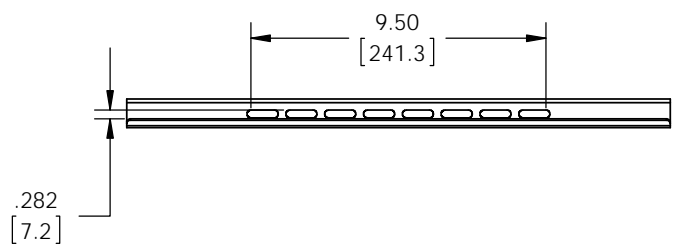

THE INFORMATION CONTAINED IN THIS DRAWING IS THE SOLE PROPERTY OF PREMIER MOUNTS DIVISION OF <PMPI>. ANY REPRODUCTION IN PART OR WHOLE WITHOUT THE WRITTEN PERMISSION OF PREMIER MOUNTS DIVISION OF <PMPI> IS PROHIBITED.

Touchboards
THE ORIGINAL MOUNT COMPANY
205 Westwood Ave, Long Branch, NJ 07740
Phone: 866-94 BOARDS (26273) / (732)-222-1511
Fax: (732)-222-7088 | E-mail: sales@touchboards.com

PREMIER MOUNTS
THE ORIGINAL MOUNT COMPANY
1321 South State College Blvd
Fullerton Ca, 92831
P. 800.368.9700 - F. 800.832.4888

ITEM DESCRIPTION:	
DUAL STUD WALL PLATE	
SIZE	DWG. NO.
B	EST-WP
SCALE: 1:4	
SHEET 1 OF 1