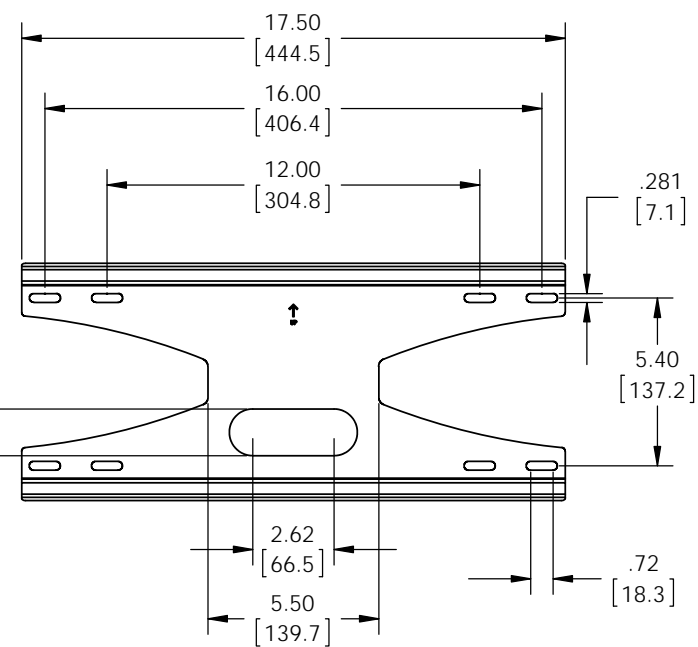

THE INFORMATION CONTAINED IN THIS DRAWING IS THE SOLE PROPERTY OF PREMIER MOUNTS DIVISION OF <PMPI>. ANY REPRODUCTION IN PART OR WHOLE WITHOUT THE WRITTEN PERMISSION OF PREMIER MOUNTS DIVISION OF <PMPI> IS PROHIBITED.

Touchboards
THE ORIGINAL MOUNT COMPANY
205 Westwood Ave, Long Branch, NJ 07740
Phone: 866-94 BOARDS (26273) / (732)-222-1511
Fax: (732)-222-7088 | E-mail: sales@touchboards.com

PREMIER MOUNTS
THE ORIGINAL MOUNT COMPANY
1321 South State College Blvd
Fullerton Ca, 92831
P. 800.368.9700 - F. 800.832.4888

ITEM DESCRIPTION:	
DUAL STUD WALL PLATE	
SIZE	DWG. NO.
B	EST-WP
SCALE: 1:4	
SHEET 1 OF 1