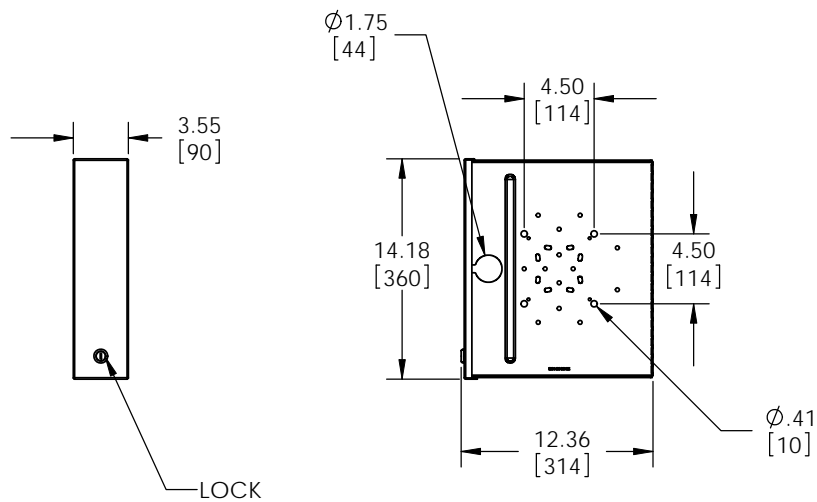

THE INFORMATION CONTAINED IN THIS DRAWING IS THE SOLE PROPERTY OF PREMIER MOUNTS DIVISION OF <PMPI>. ANY REPRODUCTION IN PART OR WHOLE WITHOUT THE WRITTEN PERMISSION OF PREMIER MOUNTS DIVISION OF <PMPI> IS PROHIBITED.

Touchboards

205 Westwood Ave, Long Branch, NJ 07740
Phone: 866-94 BOARDS (26273) / (732)-222-1511
Fax: (732)-222-7088 | E-mail: sales@touchboards.com

PREMIER MOUNTS
CREATING POSITIVE CUSTOMER EXPERIENCES

3130 East Miraloma Avenue
Anaheim, CA 92806
P. 800.368.9700 - F. 800.832.4888

ITEM DESCRIPTION: **GB-MBX200**

SIZE: B

SCALE: 1:1

SHEET 1 OF 1