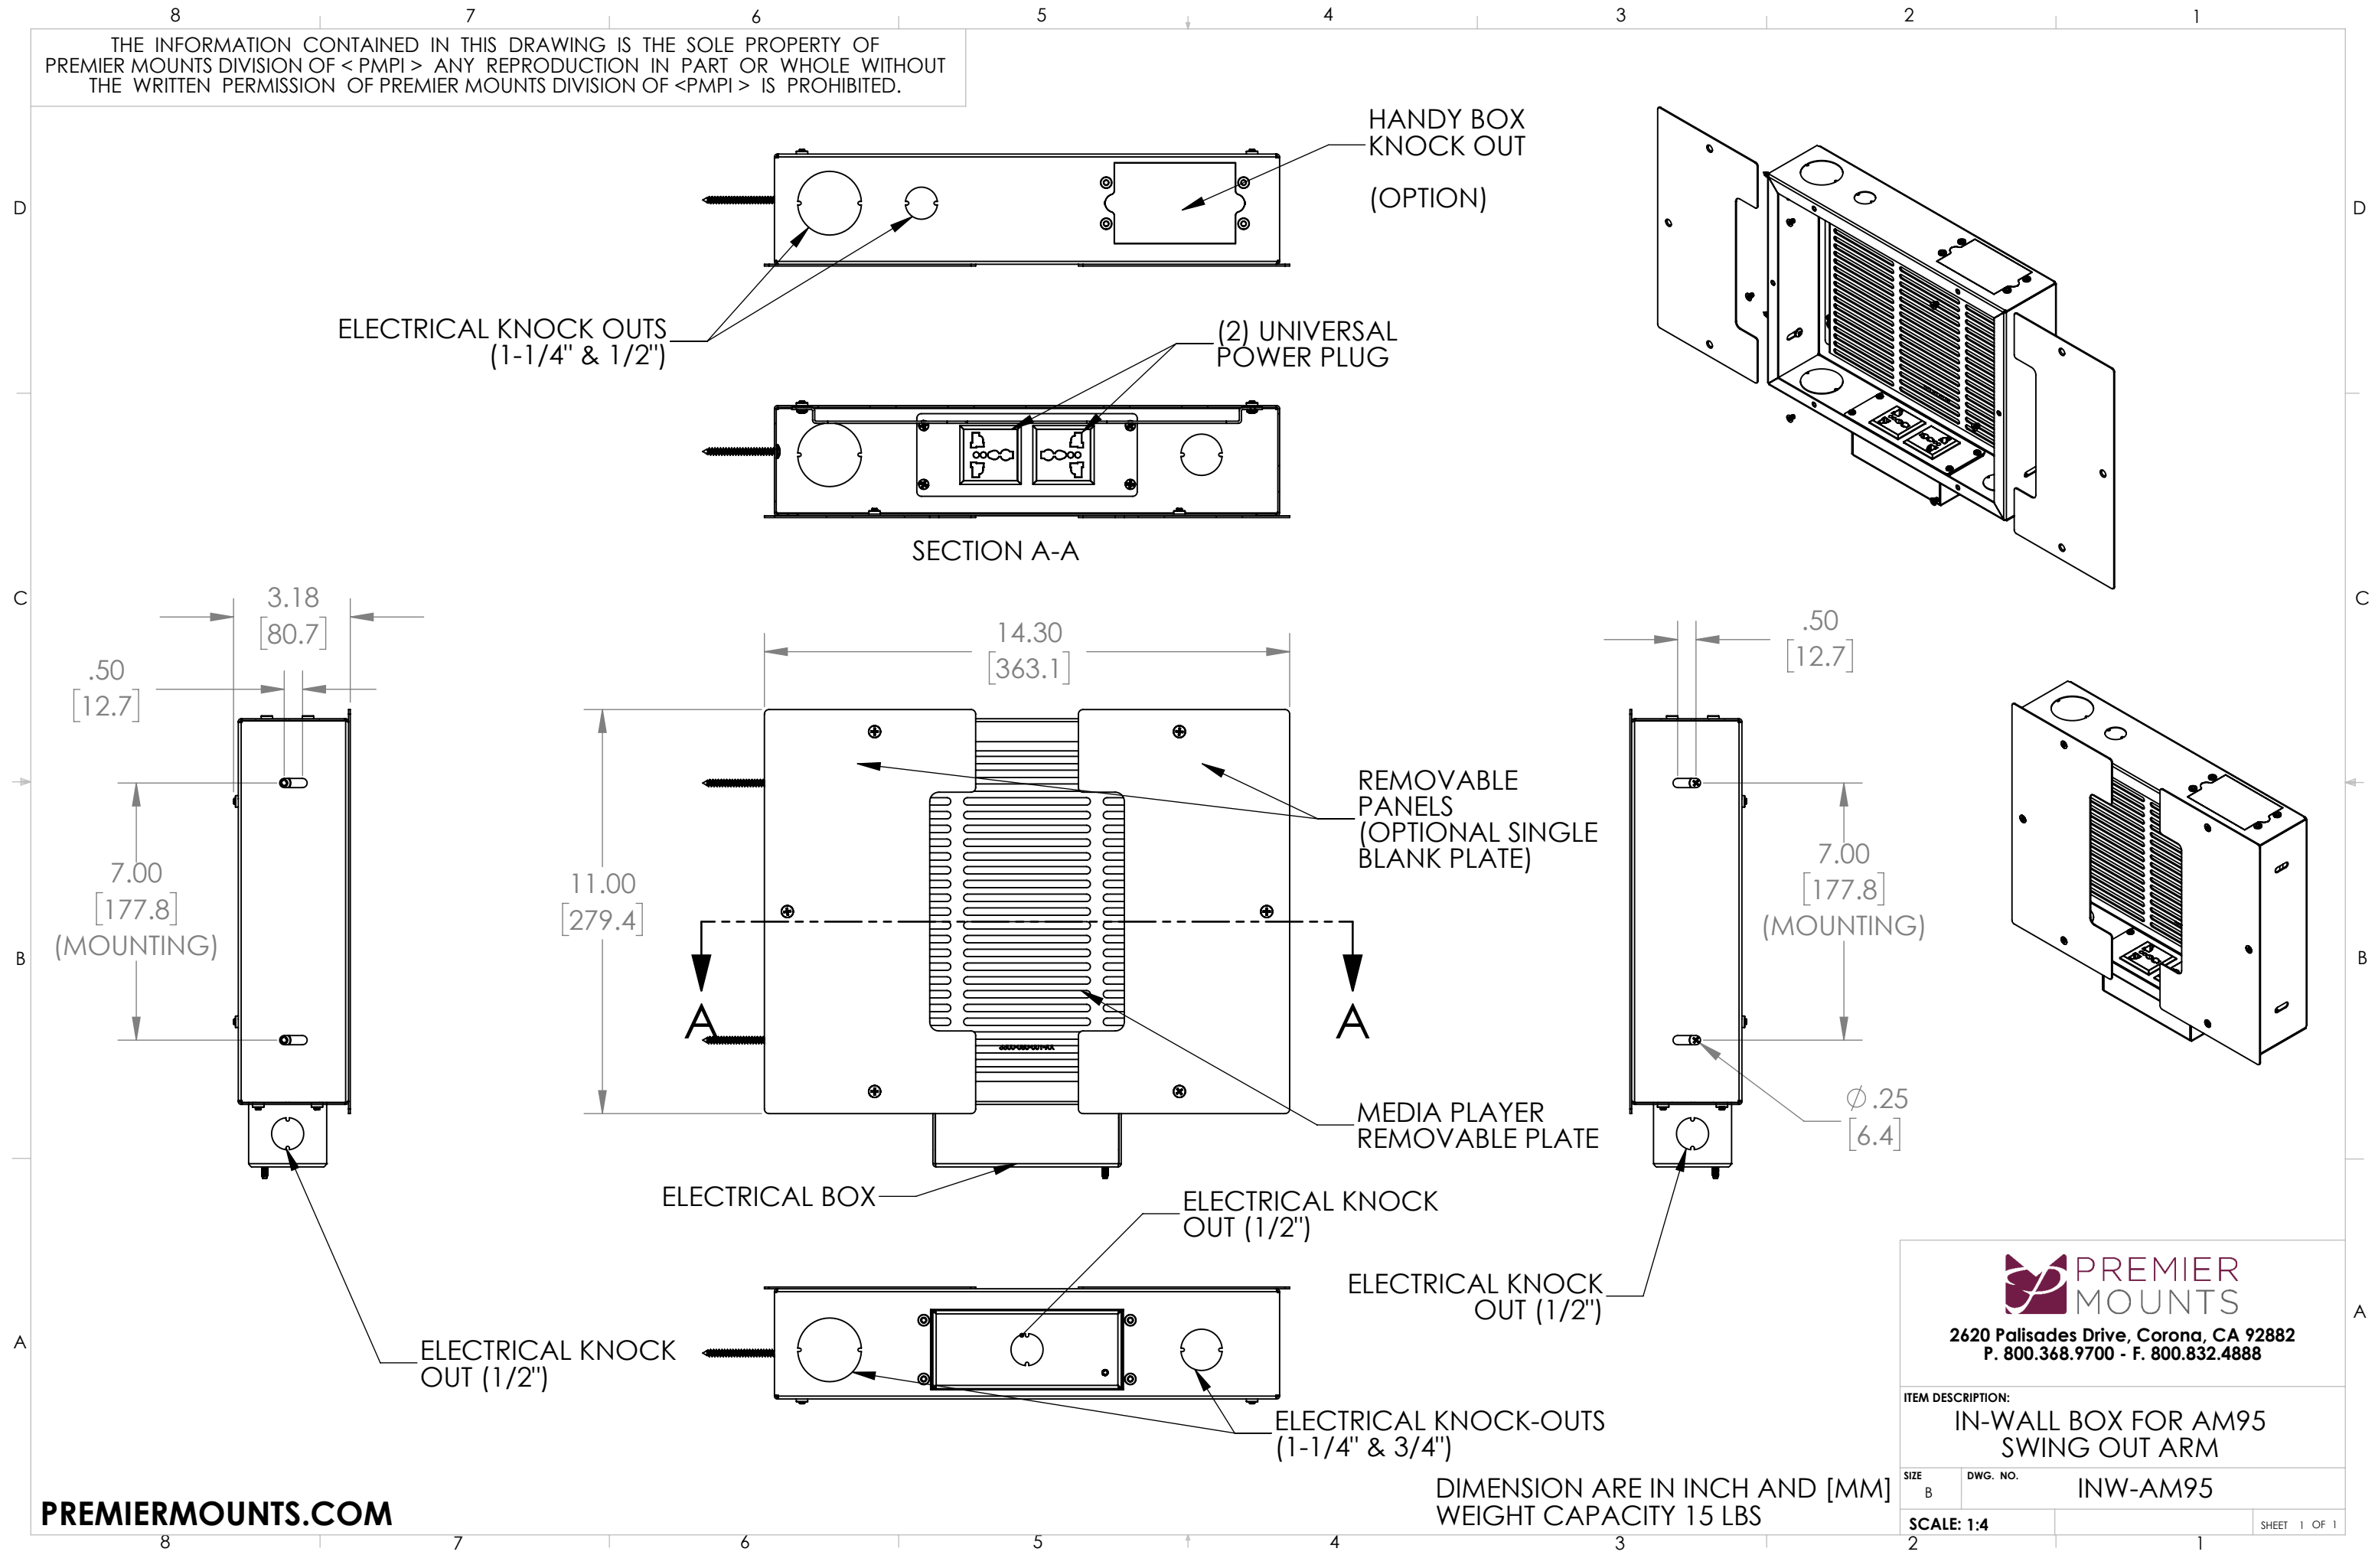

THE INFORMATION CONTAINED IN THIS DRAWING IS THE SOLE PROPERTY OF PREMIER MOUNTS DIVISION OF <PMPI> ANY REPRODUCTION IN PART OR WHOLE WITHOUT THE WRITTEN PERMISSION OF PREMIER MOUNTS DIVISION OF <PMPI> IS PROHIBITED.

PREMIER MOUNTS
 2620 Palisades Drive, Corona, CA 92882
 P. 800.368.9700 - F. 800.832.4888

ITEM DESCRIPTION:
IN-WALL BOX FOR AM95 SWING OUT ARM

SIZE B	DWG. NO.	INW-AM95
SCALE: 1:4		SHEET 1 OF 1