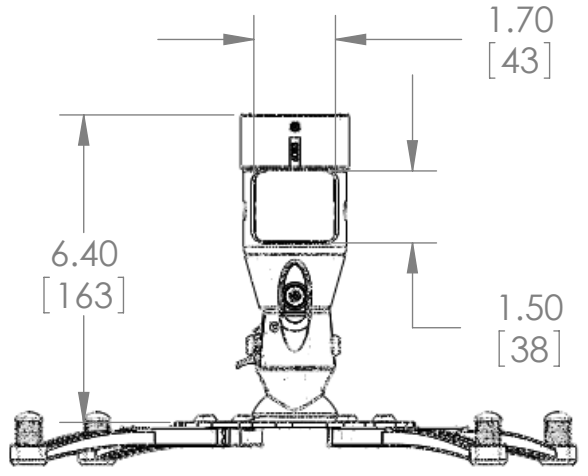

THE INFORMATION CONTAINED IN THIS DRAWING IS THE SOLE PROPERTY OF PREMIER MOUNTS DIVISION OF <PMPI> ANY REPRODUCTION IN PART OR WHOLE WITHOUT THE WRITTEN PERMISSION OF PREMIER MOUNTS DIVISION OF <PMPI> IS PROHIBITED.

Touchboards

205 Westwood Ave, Long Branch, NJ 07740
Phone: 866-94 BOARDS (26273) / (732)-222-1511
Fax: (732)-222-7088 | E-mail: sales@touchboards.com

PREMIER MOUNTS
CREATING POSITIVE CUSTOMER EXPERIENCES
3130 East Miraloma Avenue
Anaheim, CA 92806
P. 800.368.9700 - F. 800-832.4888

ITEM DESCRIPTION: **MAG-PRO (BLACK)**
MAG-PRO-W (WHITE)

SIZE: B DWG. NO.

SCALE: 1:1 SHEET 1 OF 1