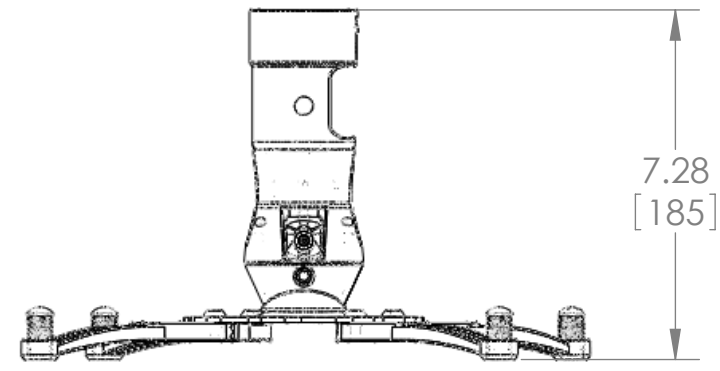

THE INFORMATION CONTAINED IN THIS DRAWING IS THE SOLE PROPERTY OF PREMIER MOUNTS DIVISION OF <PMPI> ANY REPRODUCTION IN PART OR WHOLE WITHOUT THE WRITTEN PERMISSION OF PREMIER MOUNTS DIVISION OF <PMPI> IS PROHIBITED.

Touchboards

205 Westwood Ave, Long Branch, NJ 07740
Phone: 866-94 BOARDS (26273) / (732)-222-1511
Fax: (732)-222-7088 | E-mail: sales@touchboards.com

PREMIER MOUNTS
CREATING POSITIVE CUSTOMER EXPERIENCES
3130 East Miraloma Avenue
Anaheim, CA 92806
P. 800.368.9700 - F. 800-832.4888

ITEM DESCRIPTION: **MAG-PRO (BLACK)**
MAG-PRO-W (WHITE)

SIZE: B DWG. NO.

SCALE: 1:1 SHEET 1 OF 1