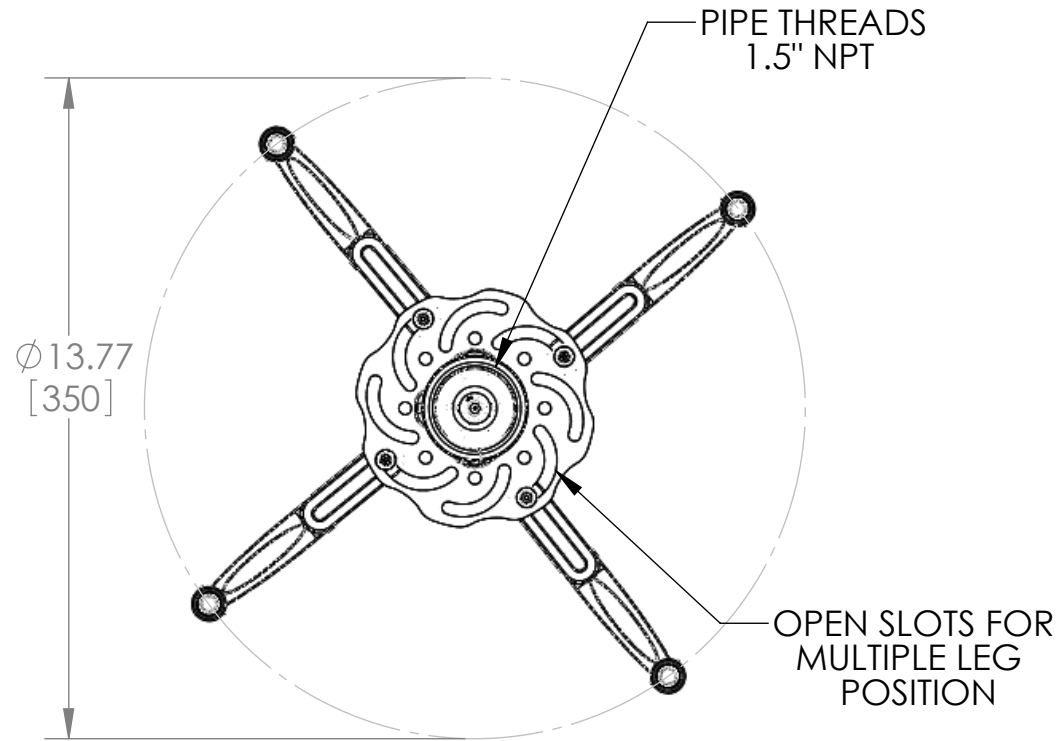

THE INFORMATION CONTAINED IN THIS DRAWING IS THE SOLE PROPERTY OF PREMIER MOUNTS DIVISION OF <PMPI> ANY REPRODUCTION IN PART OR WHOLE WITHOUT THE WRITTEN PERMISSION OF PREMIER MOUNTS DIVISION OF <PMPI> IS PROHIBITED.

Touchboards

205 Westwood Ave, Long Branch, NJ 07740
Phone: 866-94 BOARDS (26273) / (732)-222-1511
Fax: (732)-222-7088 | E-mail: sales@touchboards.com

PREMIER MOUNTS
CREATING POSITIVE CUSTOMER EXPERIENCES
3130 East Miraloma Avenue
Anaheim, CA 92806
P. 800.368.9700 - F. 800-832.4888

ITEM DESCRIPTION: **MAG-PRO (BLACK)**
MAG-PRO-W (WHITE)

SIZE: B DWG. NO.

SCALE: 1:1 SHEET 1 OF 1