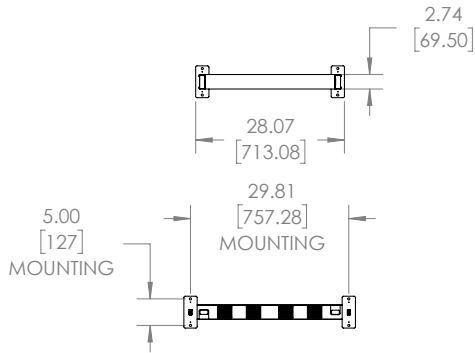

PFC-OMND Mount for Samsung Dual-Sided 46" & 55" Displays

Model: PFC-OMND

Product fabricated and ships from Premier Mounts in Corona, CA, USA

FEATURES

- One SKU can be mounted on the ceiling or floor. Two SKUs required for floor-to-ceiling configuration.
- Both the 46" and 55" versions of the OMND Series will fit on this single SKU.
- Mounting holes every 1" allow for height adjustments of display rather than locking into one single position. Can easily be raised or lowered.
- Plastic covers hide cables and mounting screws for a clean and finished look.
- Installation kit comes with a template to mark hole locations without having to place mount up for install. Great for ceiling installs so holes can be pre-drilled reducing prolonged overhead mounting.
- Our mounting footprint for ceiling or floor mounting complies with all state and federal regulations for proper separation of anchor holes in 3000 psi concrete slabs.

REMOVABLE CHANNEL
CABLE VINYL STRIPS

.50
[12.70]

2.73
[69.42]

REMOVABLE CHANNEL
CABLE VINYL STRIPS

.50
[12.70]

REMOVABLE CHANNEL
CABLE VINYL STRIPS

REMOVABLE CHANNEL
CABLE VINYL STRIPS

SAMSUNG OM46N-D DISPLAY
(SUPPLIED BY OTHERS)

REMOVABLE CHANNEL
CABLE VINYL STRIPS

SAMSUNG OM55N-D DISPLAY
(SUPPLIED BY OTHERS)

REMOVABLE CHANNEL
CABLE VINYL STRIPS