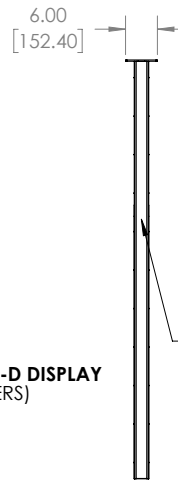

PFC-OMND Mount for Samsung Dual-Sided 46" & 55" Displays

Model: PFC-OMND

Product fabricated and ships from Premier Mounts in Corona, CA, USA

FEATURES

- One SKU can be mounted on the ceiling or floor. Two SKUs required for floor-to-ceiling configuration.
- Both the 46" and 55" versions of the OMND Series will fit on this single SKU.
- Mounting holes every 1" allow for height adjustments of display rather than locking into one single position. Can easily be raised or lowered.
- Plastic covers hide cables and mounting screws for a clean and finished look.
- Installation kit comes with a template to mark hole locations without having to place mount up for install. Great for ceiling installs so holes can be pre-drilled reducing prolonged overhead mounting.
- Our mounting footprint for ceiling or floor mounting complies with all state and federal regulations for proper separation of anchor holes in 3000 psi concrete slabs.

REMOVABLE CHANNEL
CABLE VINYL STRIPS

.50
[12.70]

2.73
[69.42]

REMOVABLE CHANNEL
CABLE VINYL STRIPS

.50
[12.70]

REMOVABLE CHANNEL
CABLE VINYL STRIPS

REMOVABLE CHANNEL
CABLE VINYL STRIPS

SAMSUNG OM46N-D DISPLAY
(SUPPLIED BY OTHERS)

REMOVABLE CHANNEL
CABLE VINYL STRIPS

SAMSUNG OM55N-D DISPLAY
(SUPPLIED BY OTHERS)

REMOVABLE CHANNEL
CABLE VINYL STRIPS