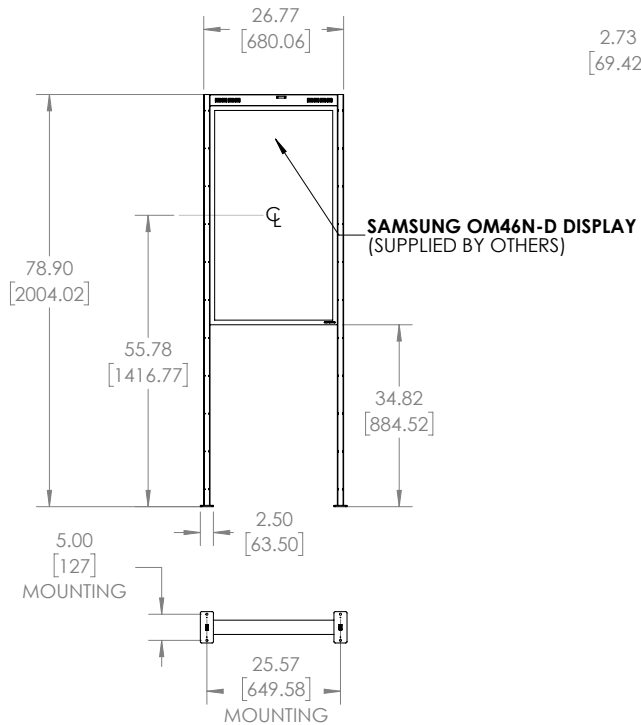

PFC-OMND Mount for Samsung Dual-Sided 46" & 55" Displays

Model: PFC-OMND

Product fabricated and ships from Premier Mounts in Corona, CA, USA

FEATURES

- One SKU can be mounted on the ceiling or floor. Two SKUs required for floor-to-ceiling configuration.
- Both the 46" and 55" versions of the OMND Series will fit on this single SKU.
- Mounting holes every 1" allow for height adjustments of display rather than locking into one single position. Can easily be raised or lowered.
- Plastic covers hide cables and mounting screws for a clean and finished look.
- Installation kit comes with a template to mark hole locations without having to place mount up for install. Great for ceiling installs so holes can be pre-drilled reducing prolonged overhead mounting.
- Our mounting footprint for ceiling or floor mounting complies with all state and federal regulations for proper separation of anchor holes in 3000 psi concrete slabs.

REMOVABLE CHANNEL
CABLE VINYL STRIPS

.50
[12.70]

2.73
[69.42]

REMOVABLE CHANNEL
CABLE VINYL STRIPS

.50
[12.70]

REMOVABLE CHANNEL
CABLE VINYL STRIPS

REMOVABLE CHANNEL
CABLE VINYL STRIPS

SAMSUNG OM46N-D DISPLAY
(SUPPLIED BY OTHERS)

REMOVABLE CHANNEL
CABLE VINYL STRIPS

SAMSUNG OM55N-D DISPLAY
(SUPPLIED BY OTHERS)

REMOVABLE CHANNEL
CABLE VINYL STRIPS