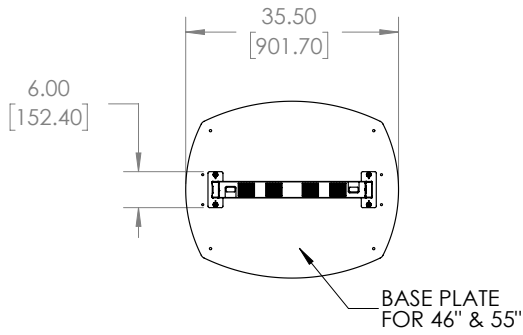

2.73
[69.42]