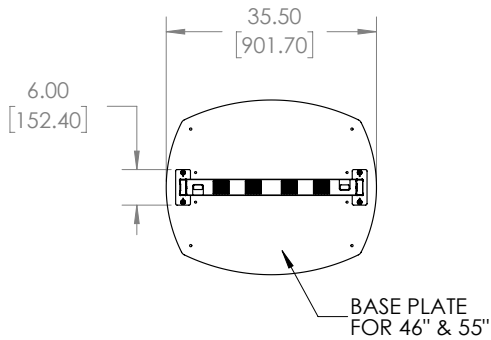

PFC-OMND Mount for Samsung Dual-Sided 46" & 55" Displays

Model: PFC-OMND

Product fabricated and ships from Premier Mounts in Corona, CA, USA

FEATURES

- One SKU can be mounted on the ceiling or floor. Two SKUs required for floor-to-ceiling configuration.
- Both the 46" and 55" versions of the OMND Series will fit on this single SKU.
- Mounting holes every 1" allow for height adjustments of display rather than locking into one single position. Can easily be raised or lowered.
- Plastic covers hide cables and mounting screws for a clean and finished look.
- Installation kit comes with a template to mark hole locations without having to place mount up for install. Great for ceiling installs so holes can be pre-drilled reducing prolonged overhead mounting.
- Our mounting footprint for ceiling or floor mounting complies with all state and federal regulations for proper separation of anchor holes in 3000 psi concrete slabs.

REMOVABLE CHANNEL
CABLE VINYL STRIPS

.50
[12.70]

2.73
[69.42]

REMOVABLE CHANNEL
CABLE VINYL STRIPS

.50
[12.70]

REMOVABLE CHANNEL
CABLE VINYL STRIPS

REMOVABLE CHANNEL
CABLE VINYL STRIPS

SAMSUNG OM46N-D DISPLAY
(SUPPLIED BY OTHERS)