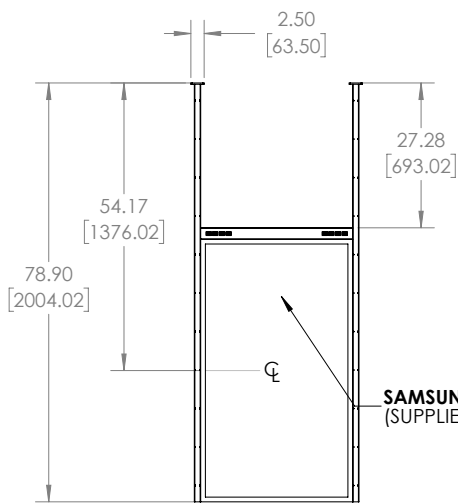

PFC-OMND Mount for Samsung Dual-Sided 46" & 55" Displays

Model: PFC-OMND

Product fabricated and ships from Premier Mounts in Corona, CA, USA

FEATURES

- One SKU can be mounted on the ceiling or floor. Two SKUs required for floor-to-ceiling configuration.
- Both the 46" and 55" versions of the OMND Series will fit on this single SKU.
- Mounting holes every 1" allow for height adjustments of display rather than locking into one single position. Can easily be raised or lowered.
- Plastic covers hide cables and mounting screws for a clean and finished look.
- Installation kit comes with a template to mark hole locations without having to place mount up for install. Great for ceiling installs so holes can be pre-drilled reducing prolonged overhead mounting.
- Our mounting footprint for ceiling or floor mounting complies with all state and federal regulations for proper separation of anchor holes in 3000 psi concrete slabs.

REMOVABLE CHANNEL
CABLE VINYL STRIPS

.50
[12.70]

2.73
[69.42]

REMOVABLE CHANNEL
CABLE VINYL STRIPS

.50
[12.70]

REMOVABLE CHANNEL
CABLE VINYL STRIPS

REMOVABLE CHANNEL
CABLE VINYL STRIPS

SAMSUNG OM46N-D DISPLAY
(SUPPLIED BY OTHERS)

REMOVABLE CHANNEL
CABLE VINYL STRIPS

SAMSUNG OM55N-D DISPLAY
(SUPPLIED BY OTHERS)

REMOVABLE CHANNEL
CABLE VINYL STRIPS