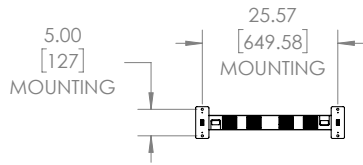

REMOVABLE CHANNEL
CABLE VINYL STRIPS

.50
[12.70]

2.73
[69.42]

REMOVABLE CHANNEL
CABLE VINYL STRIPS

.50
[12.70]

REMOVABLE CHANNEL
CABLE VINYL STRIPS

REMOVABLE CHANNEL
CABLE VINYL STRIPS

SAMSUNG OM46N-D DISPLAY
(SUPPLIED BY OTHERS)

REMOVABLE CHANNEL
CABLE VINYL STRIPS

SAMSUNG OM55N-D DISPLAY
(SUPPLIED BY OTHERS)

REMOVABLE CHANNEL
CABLE VINYL STRIPS