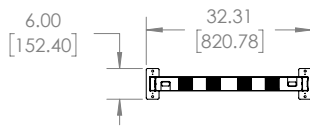

REMOVABLE CHANNEL
CABLE VINYL STRIPS

.50
[12.70]

2.73
[69.42]

REMOVABLE CHANNEL
CABLE VINYL STRIPS

.50
[12.70]

REMOVABLE CHANNEL
CABLE VINYL STRIPS

REMOVABLE CHANNEL
CABLE VINYL STRIPS

SAMSUNG OM46N-D DISPLAY
(SUPPLIED BY OTHERS)

REMOVABLE CHANNEL
CABLE VINYL STRIPS

SAMSUNG OM55N-D DISPLAY
(SUPPLIED BY OTHERS)

REMOVABLE CHANNEL
CABLE VINYL STRIPS