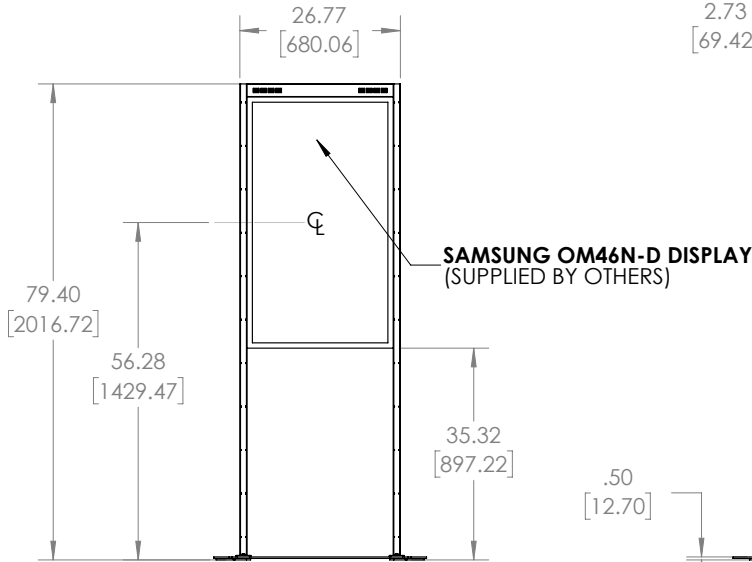

2.73
[69.42]