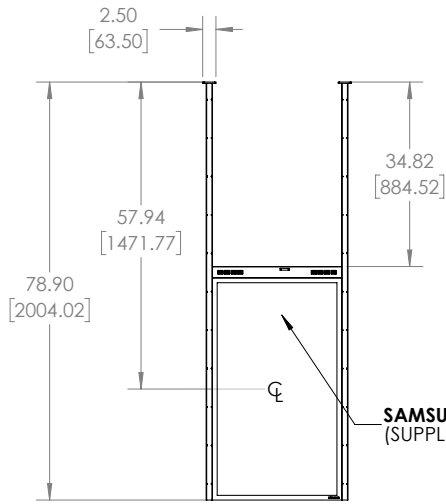

PFC-OMND Mount for Samsung Dual-Sided 46" & 55" Displays

Model: PFC-OMND

Product fabricated and ships from Premier Mounts in Corona, CA, USA

FEATURES

- One SKU can be mounted on the ceiling or floor. Two SKUs required for floor-to-ceiling configuration.
- Both the 46" and 55" versions of the OMND Series will fit on this single SKU.
- Mounting holes every 1" allow for height adjustments of display rather than locking into one single position. Can easily be raised or lowered.
- Plastic covers hide cables and mounting screws for a clean and finished look.
- Installation kit comes with a template to mark hole locations without having to place mount up for install. Great for ceiling installs so holes can be pre-drilled reducing prolonged overhead mounting.
- Our mounting footprint for ceiling or floor mounting complies with all state and federal regulations for proper separation of anchor holes in 3000 psi concrete slabs.

REMOVABLE CHANNEL
CABLE VINYL STRIPS

.50
[12.70]

2.73
[69.42]

REMOVABLE CHANNEL
CABLE VINYL STRIPS

.50
[12.70]

REMOVABLE CHANNEL
CABLE VINYL STRIPS

REMOVABLE CHANNEL
CABLE VINYL STRIPS

SAMSUNG OM46N-D DISPLAY
(SUPPLIED BY OTHERS)

REMOVABLE CHANNEL
CABLE VINYL STRIPS

SAMSUNG OM55N-D DISPLAY
(SUPPLIED BY OTHERS)

REMOVABLE CHANNEL
CABLE VINYL STRIPS