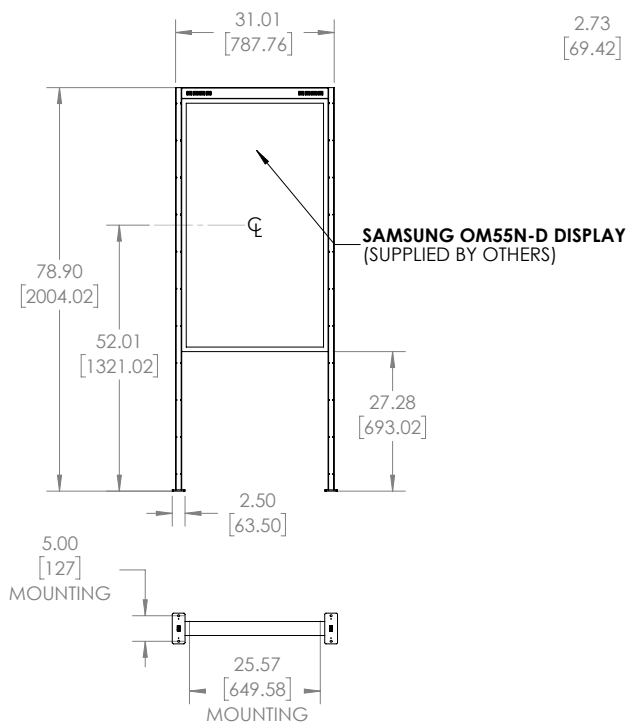

PFC-OMND Mount for Samsung Dual-Sided 46" & 55" Displays

Model: PFC-OMND

Product fabricated and ships from Premier Mounts in Corona, CA, USA

FEATURES

- One SKU can be mounted on the ceiling or floor. Two SKUs required for floor-to-ceiling configuration.
- Both the 46" and 55" versions of the OMND Series will fit on this single SKU.
- Mounting holes every 1" allow for height adjustments of display rather than locking into one single position. Can easily be raised or lowered.
- Plastic covers hide cables and mounting screws for a clean and finished look.
- Installation kit comes with a template to mark hole locations without having to place mount up for install. Great for ceiling installs so holes can be pre-drilled reducing prolonged overhead mounting.
- Our mounting footprint for ceiling or floor mounting complies with all state and federal regulations for proper separation of anchor holes in 3000 psi concrete slabs.

LIST PRICE

Mounting Kit
PFC-OMND:

Floor-to-Ceiling Mounting Kit
PFC-OMND x2:

Optional Accessories

Portable Base
PFC-OMND-B:

Typical Dealer discounts will apply.

Finish: Black Powder Coat

The PFC-OMND is a revolutionary new mount for the Samsung OMN-D that can be mounted on the ceiling, floor or floor-to-ceiling and accommodates either the 46" or 55" Samsung OMN-D displays. (floor-to-ceiling requires 2x PFC-OMND) This mount was engineered to allow for height adjustment so the viewing height is perfect based on your application.

REMOVABLE CHANNEL
CABLE VINYL STRIPS

.50
[12.70]

2.73
[69.42]

REMOVABLE CHANNEL
CABLE VINYL STRIPS

.50
[12.70]

REMOVABLE CHANNEL
CABLE VINYL STRIPS

REMOVABLE CHANNEL
CABLE VINYL STRIPS

SAMSUNG OM46N-D DISPLAY
(SUPPLIED BY OTHERS)

REMOVABLE CHANNEL
CABLE VINYL STRIPS

SAMSUNG OM55N-D DISPLAY
(SUPPLIED BY OTHERS)

REMOVABLE CHANNEL
CABLE VINYL STRIPS