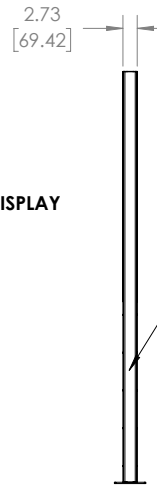

PFC-OMND Mount for Samsung Dual-Sided 46" & 55" Displays

Model: PFC-OMND

Product fabricated and ships from Premier Mounts in Corona, CA, USA

FEATURES

- One SKU can be mounted on the ceiling or floor. Two SKUs required for floor-to-ceiling configuration.
- Both the 46" and 55" versions of the OMND Series will fit on this single SKU.
- Mounting holes every 1" allow for height adjustments of display rather than locking into one single position. Can easily be raised or lowered.
- Plastic covers hide cables and mounting screws for a clean and finished look.
- Installation kit comes with a template to mark hole locations without having to place mount up for install. Great for ceiling installs so holes can be pre-drilled reducing prolonged overhead mounting.
- Our mounting footprint for ceiling or floor mounting complies with all state and federal regulations for proper separation of anchor holes in 3000 psi concrete slabs.

REMOVABLE CHANNEL
CABLE VINYL STRIPS

.50
[12.70]

2.73
[69.42]

REMOVABLE CHANNEL
CABLE VINYL STRIPS

.50
[12.70]

REMOVABLE CHANNEL
CABLE VINYL STRIPS

REMOVABLE CHANNEL
CABLE VINYL STRIPS

SAMSUNG OM46N-D DISPLAY
(SUPPLIED BY OTHERS)

REMOVABLE CHANNEL
CABLE VINYL STRIPS

SAMSUNG OM55N-D DISPLAY
(SUPPLIED BY OTHERS)

REMOVABLE CHANNEL
CABLE VINYL STRIPS