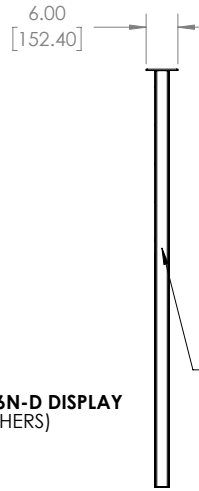

PFC-OMND Mount for Samsung Dual-Sided 46" & 55" Displays

Model: PFC-OMND

Product fabricated and ships from Premier Mounts in Corona, CA, USA

FEATURES

- One SKU can be mounted on the ceiling or floor. Two SKUs required for floor-to-ceiling configuration.
- Both the 46" and 55" versions of the OMND Series will fit on this single SKU.
- Mounting holes every 1" allow for height adjustments of display rather than locking into one single position. Can easily be raised or lowered.
- Plastic covers hide cables and mounting screws for a clean and finished look.
- Installation kit comes with a template to mark hole locations without having to place mount up for install. Great for ceiling installs so holes can be pre-drilled reducing prolonged overhead mounting.
- Our mounting footprint for ceiling or floor mounting complies with all state and federal regulations for proper separation of anchor holes in 3000 psi concrete slabs.

REMOVABLE CHANNEL
CABLE VINYL STRIPS

.50
[12.70]

2.73
[69.42]

REMOVABLE CHANNEL
CABLE VINYL STRIPS

.50
[12.70]

REMOVABLE CHANNEL
CABLE VINYL STRIPS

REMOVABLE CHANNEL
CABLE VINYL STRIPS

SAMSUNG OM46N-D DISPLAY
(SUPPLIED BY OTHERS)

REMOVABLE CHANNEL
CABLE VINYL STRIPS

SAMSUNG OM55N-D DISPLAY
(SUPPLIED BY OTHERS)

REMOVABLE CHANNEL
CABLE VINYL STRIPS