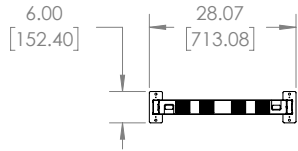

REMOVABLE CHANNEL
CABLE VINYL STRIPS

.50
[12.70]

2.73
[69.42]

REMOVABLE CHANNEL
CABLE VINYL STRIPS

.50
[12.70]

REMOVABLE CHANNEL
CABLE VINYL STRIPS

REMOVABLE CHANNEL
CABLE VINYL STRIPS

SAMSUNG OM46N-D DISPLAY
(SUPPLIED BY OTHERS)

REMOVABLE CHANNEL
CABLE VINYL STRIPS

SAMSUNG OM55N-D DISPLAY
(SUPPLIED BY OTHERS)

REMOVABLE CHANNEL
CABLE VINYL STRIPS