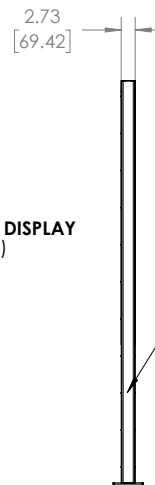

PFC-OMND Mount for Samsung Dual-Sided 46" & 55" Displays

Model: PFC-OMND

Product fabricated and ships from Premier Mounts in Corona, CA, USA

FEATURES

- One SKU can be mounted on the ceiling or floor. Two SKUs required for floor-to-ceiling configuration.
- Both the 46" and 55" versions of the OMND Series will fit on this single SKU.
- Mounting holes every 1" allow for height adjustments of display rather than locking into one single position. Can easily be raised or lowered.
- Plastic covers hide cables and mounting screws for a clean and finished look.
- Installation kit comes with a template to mark hole locations without having to place mount up for install. Great for ceiling installs so holes can be pre-drilled reducing prolonged overhead mounting.
- Our mounting footprint for ceiling or floor mounting complies with all state and federal regulations for proper separation of anchor holes in 3000 psi concrete slabs.

REMOVABLE CHANNEL
CABLE VINYL STRIPS

.50
[12.70]

2.73
[69.42]

REMOVABLE CHANNEL
CABLE VINYL STRIPS

.50
[12.70]

REMOVABLE CHANNEL
CABLE VINYL STRIPS

REMOVABLE CHANNEL
CABLE VINYL STRIPS

SAMSUNG OM46N-D DISPLAY
(SUPPLIED BY OTHERS)

REMOVABLE CHANNEL
CABLE VINYL STRIPS

SAMSUNG OM55N-D DISPLAY
(SUPPLIED BY OTHERS)

REMOVABLE CHANNEL
CABLE VINYL STRIPS