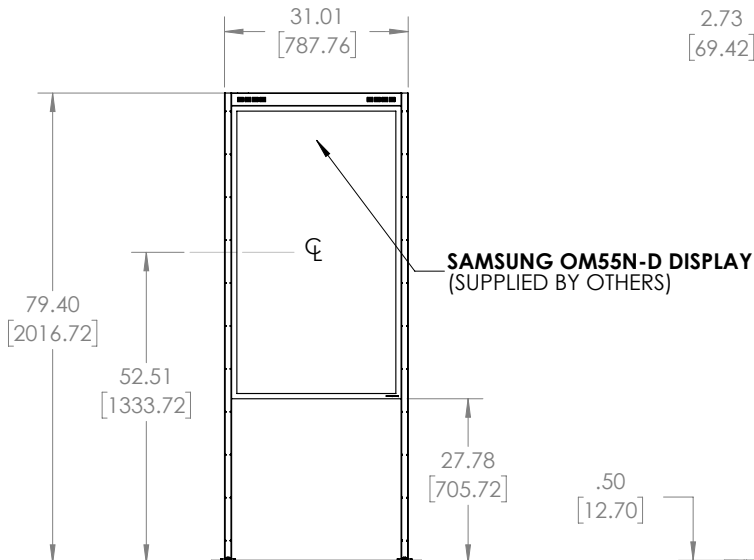

PFC-OMND Mount for Samsung Dual-Sided 46" & 55" Displays

Model: PFC-OMND

Product fabricated and ships from Premier Mounts in Corona, CA, USA

FEATURES

- One SKU can be mounted on the ceiling or floor. Two SKUs required for floor-to-ceiling configuration.
- Both the 46" and 55" versions of the OMND Series will fit on this single SKU.
- Mounting holes every 1" allow for height adjustments of display rather than locking into one single position. Can easily be raised or lowered.
- Plastic covers hide cables and mounting screws for a clean and finished look.
- Installation kit comes with a template to mark hole locations without having to place mount up for install. Great for ceiling installs so holes can be pre-drilled reducing prolonged overhead mounting.
- Our mounting footprint for ceiling or floor mounting complies with all state and federal regulations for proper separation of anchor holes in 3000 psi concrete slabs.

LIST PRICE

Mounting Kit
PFC-OMND:

Floor-to-Ceiling Mounting Kit
PFC-OMND x2:

Optional Accessories

Portable Base
PFC-OMND-B:

Typical Dealer discounts will apply.

Finish: Black Powder Coat

The PFC-OMND is a revolutionary new mount for the Samsung OMN-D that can be mounted on the ceiling, floor or floor-to-ceiling and accommodates either the 46" or 55" Samsung OMN-D displays. (floor-to-ceiling requires 2x PFC-OMND) This mount was engineered to allow for height adjustment so the viewing height is perfect based on your application.

The PFC-OMND mounting solution can be enhanced by adding an optional Premier PFC-OMND-B portable steel floor stand base for use in additional applications such as trade show booths and retail spaces.

2.73
[69.42]

REMOVABLE CHANNEL
CABLE VINYL STRIPS

.50
[12.70]

2.73
[69.42]

REMOVABLE CHANNEL
CABLE VINYL STRIPS

.50
[12.70]

REMOVABLE CHANNEL
CABLE VINYL STRIPS

REMOVABLE CHANNEL
CABLE VINYL STRIPS

SAMSUNG OM46N-D DISPLAY
(SUPPLIED BY OTHERS)