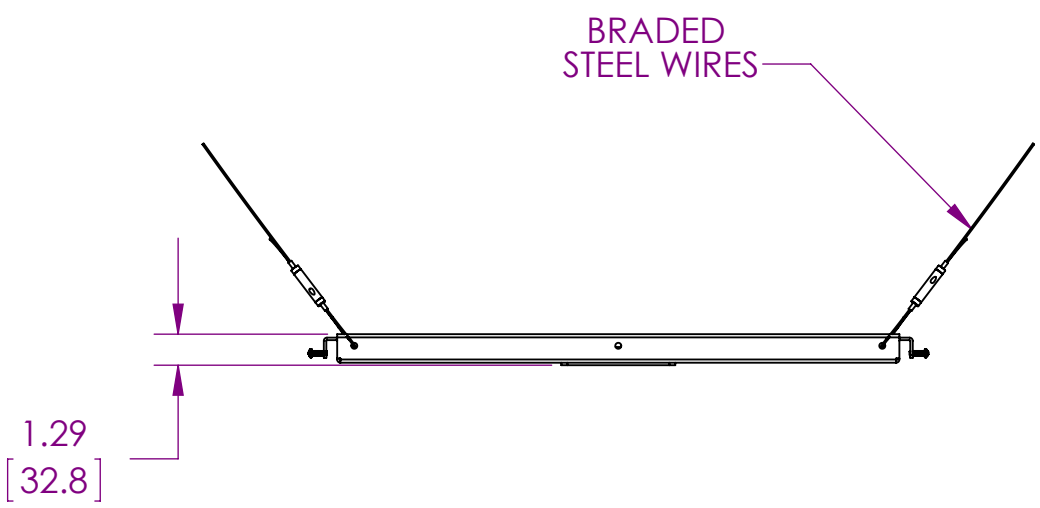

8 7 6 5 4 3 2 1

THE INFORMATION CONTAINED IN THIS DRAWING IS THE SOLE PROPERTY OF PREMIER MOUNTS DIVISION OF <PMPI> ANY REPRODUCTION IN PART OR WHOLE WITHOUT THE WRITTEN PERMISSION OF PREMIER MOUNTS DIVISION OF <PMPI> IS PROHIBITED.

WEIGHT CAPACITY 125 LBS
DIMENSION ARE IN INCH AND [MM]

PREMIER MOUNTS
1321 South State College Blvd
Fullerton Ca, 92831
P. 800.368.9700 - F. 800.832.4888

ITEM DESCRIPTION:
HEAVY DUTY FALSE CEILING PLATE

SIZE	DWG. NO.
B	PP-HDFCP

SCALE: 1:8

SHEET 1 OF 1