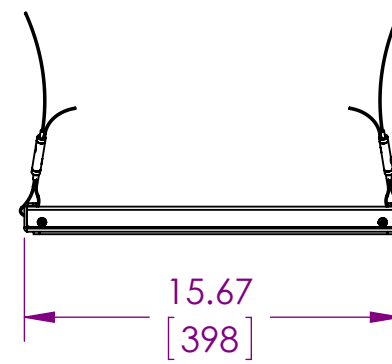

8 7 6 5 4 3 2 1

THE INFORMATION CONTAINED IN THIS DRAWING IS THE SOLE PROPERTY OF PREMIER MOUNTS DIVISION OF <PMPI> ANY REPRODUCTION IN PART OR WHOLE WITHOUT THE WRITTEN PERMISSION OF PREMIER MOUNTS DIVISION OF <PMPI> IS PROHIBITED.

WEIGHT CAPACITY 125 LBS
DIMENSION ARE IN INCH AND [MM]

PREMIER MOUNTS
1321 South State College Blvd
Fullerton Ca, 92831
P. 800.368.9700 - F. 800.832.4888

ITEM DESCRIPTION:
HEAVY DUTY FALSE CEILING PLATE

SIZE	DWG. NO.
B	PP-HDFCP

SCALE: 1:8

SHEET 1 OF 1