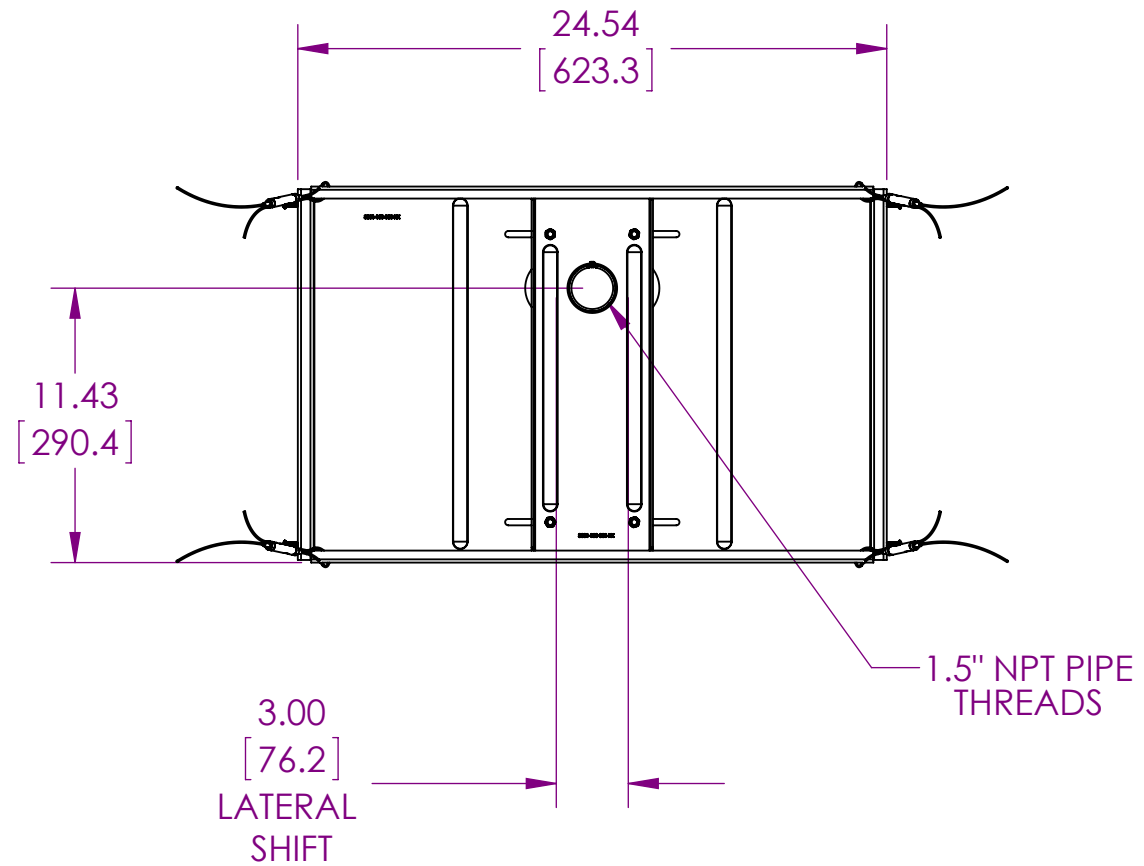

8 7 6 5 4 3 2 1

THE INFORMATION CONTAINED IN THIS DRAWING IS THE SOLE PROPERTY OF PREMIER MOUNTS DIVISION OF <PMPI> ANY REPRODUCTION IN PART OR WHOLE WITHOUT THE WRITTEN PERMISSION OF PREMIER MOUNTS DIVISION OF <PMPI> IS PROHIBITED.

WEIGHT CAPACITY 125 LBS
DIMENSION ARE IN INCH AND [MM]

PREMIER MOUNTS
1321 South State College Blvd
Fullerton Ca, 92831
P. 800.368.9700 - F. 800.832.4888

ITEM DESCRIPTION:
HEAVY DUTY FALSE CEILING PLATE

SIZE	DWG. NO.
B	PP-HDFCP

SCALE: 1:8

SHEET 1 OF 1