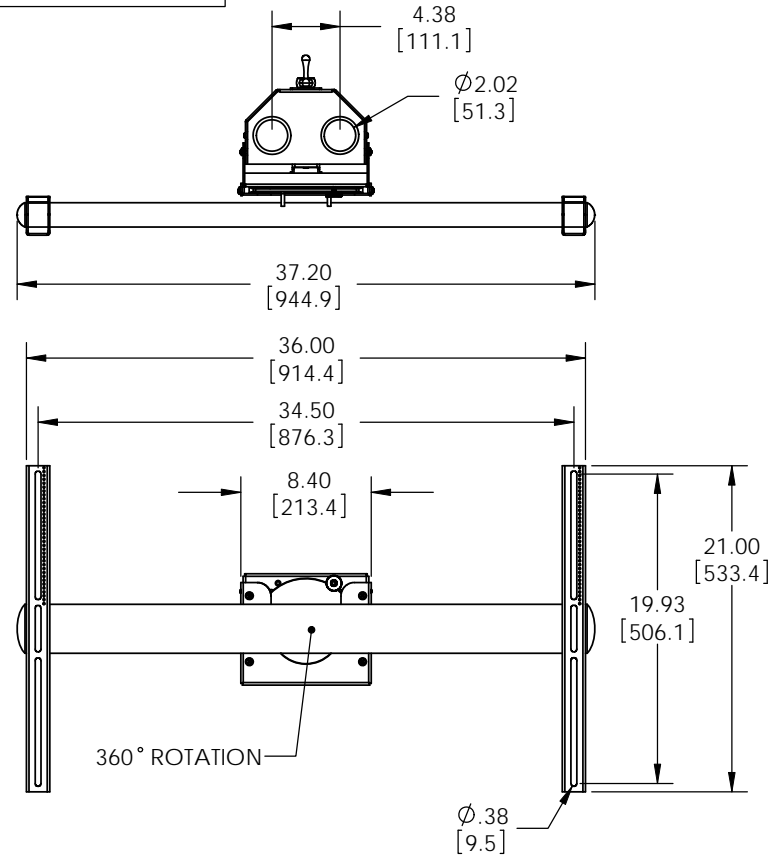

THE INFORMATION CONTAINED IN THIS DRAWING IS THE SOLE PROPERTY OF PREMIER MOUNTS DIVISION OF <PMPI>. ANY REPRODUCTION IN PART OR WHOLE WITHOUT THE WRITTEN PERMISSION OF PREMIER MOUNTS DIVISION OF <PMPI> IS PROHIBITED.

205 Westwood Ave, Long Branch, NJ 07740
Phone: 866-94 BOARDS (26273) / (732)-222-1511
Fax: (732)-222-7088 | E-mail: sales@touchboards.com

MOUNTS.COM

PREMIER MOUNTS®
CREATING POSITIVE CUSTOMER EXPERIENCES
3130 East Miraloma Avenue
Anaheim, CA 92806
P. 800.368.9700 - F. 800-832.4888

ITEM DESCRIPTION:	
RTM-L	
SIZE	DWG. NO.
B	
SCALE: 1:1	
SHEET 1 OF 1