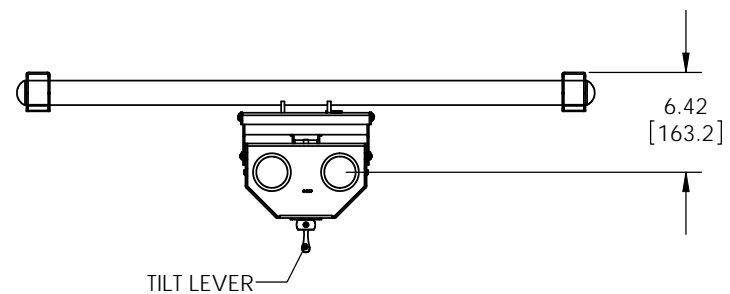

THE INFORMATION CONTAINED IN THIS DRAWING IS THE SOLE PROPERTY OF PREMIER MOUNTS DIVISION OF <PMPI>. ANY REPRODUCTION IN PART OR WHOLE WITHOUT THE WRITTEN PERMISSION OF PREMIER MOUNTS DIVISION OF <PMPI> IS PROHIBITED.

205 Westwood Ave, Long Branch, NJ 07740
Phone: 866-94 BOARDS (26273) / (732)-222-1511
Fax: (732)-222-7088 | E-mail: sales@touchboards.com

MOUNTS.COM

PREMIER MOUNTS®
CREATING POSITIVE CUSTOMER EXPERIENCES
3130 East Miraloma Avenue
Anaheim, CA 92806
P. 800.368.9700 - F. 800-832.4888

ITEM DESCRIPTION:	
RTM-L	
SIZE	DWG. NO.
B	
SCALE: 1:1	
SHEET 1 OF 1