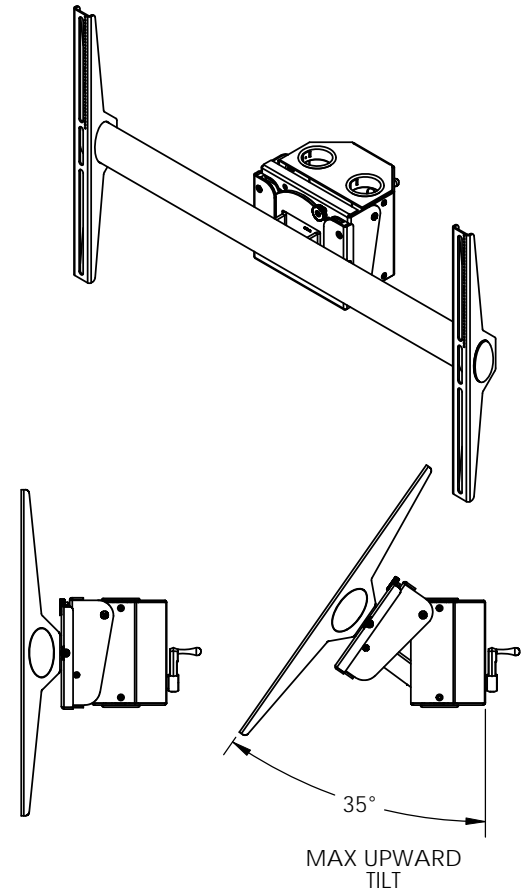

THE INFORMATION CONTAINED IN THIS DRAWING IS THE SOLE PROPERTY OF PREMIER MOUNTS DIVISION OF <PMPI>. ANY REPRODUCTION IN PART OR WHOLE WITHOUT THE WRITTEN PERMISSION OF PREMIER MOUNTS DIVISION OF <PMPI> IS PROHIBITED.

205 Westwood Ave, Long Branch, NJ 07740
Phone: 866-94 BOARDS (26273) / (732)-222-1511
Fax: (732)-222-7088 | E-mail: sales@touchboards.com

MOUNTS.COM

PREMIER MOUNTS®
CREATING POSITIVE CUSTOMER EXPERIENCES
3130 East Miraloma Avenue
Anaheim, CA 92806
P. 800.368.9700 - F. 800-832.4888

ITEM DESCRIPTION:	
RTM-L	
SIZE	DWG. NO.
B	
SCALE: 1:1	
SHEET 1 OF 1