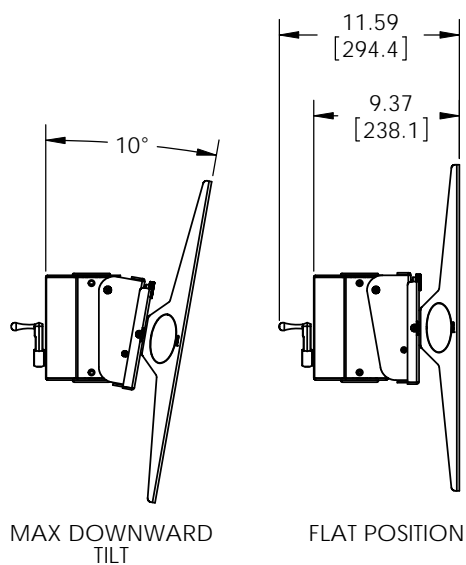

THE INFORMATION CONTAINED IN THIS DRAWING IS THE SOLE PROPERTY OF PREMIER MOUNTS DIVISION OF <PMPI>. ANY REPRODUCTION IN PART OR WHOLE WITHOUT THE WRITTEN PERMISSION OF PREMIER MOUNTS DIVISION OF <PMPI> IS PROHIBITED.

205 Westwood Ave, Long Branch, NJ 07740
Phone: 866-94 BOARDS (26273) / (732)-222-1511
Fax: (732)-222-7088 | E-mail: sales@touchboards.com

MOUNTS.COM

PREMIER MOUNTS®
CREATING POSITIVE CUSTOMER EXPERIENCES
3130 East Miraloma Avenue
Anaheim, CA 92806
P. 800.368.9700 - F. 800-832.4888

ITEM DESCRIPTION:	
RTM-L	
SIZE	DWG. NO.
B	
SCALE: 1:1	
SHEET 1 OF 1