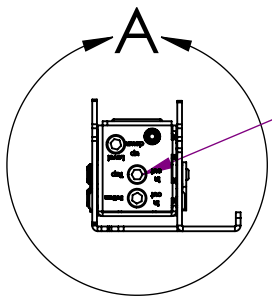

8 7 6 5 4 3 2 1

THE INFORMATION CONTAINED IN THIS DRAWING IS THE SOLE PROPERTY OF PREMIER MOUNTS DIVISION OF <PMPI> ANY REPRODUCTION IN PART OR WHOLE WITHOUT THE WRITTEN PERMISSION OF PREMIER MOUNTS DIVISION OF <PMPI> IS PROHIBITED.

ALL ADJUSTMENT SCREWS
CENTRALIZE ON TOP OF
BRACKETS

DETAIL A
SCALE 1 : 2

LEFT
BRACKET

RIGHT
BRACKET

SERVICE KICK
STAND

∅.323
[8.2]

FINE TUNE ADJUSTMENTS

- HORIZONTAL ADJUSTMENT: +/- 5 MM
- DEPTH ADJUSTMENT: +/- 5 MM
- TILT ADJUSTMENT: -3° / +7°
- SERVICE POSITION: 9° TILT SERVICE