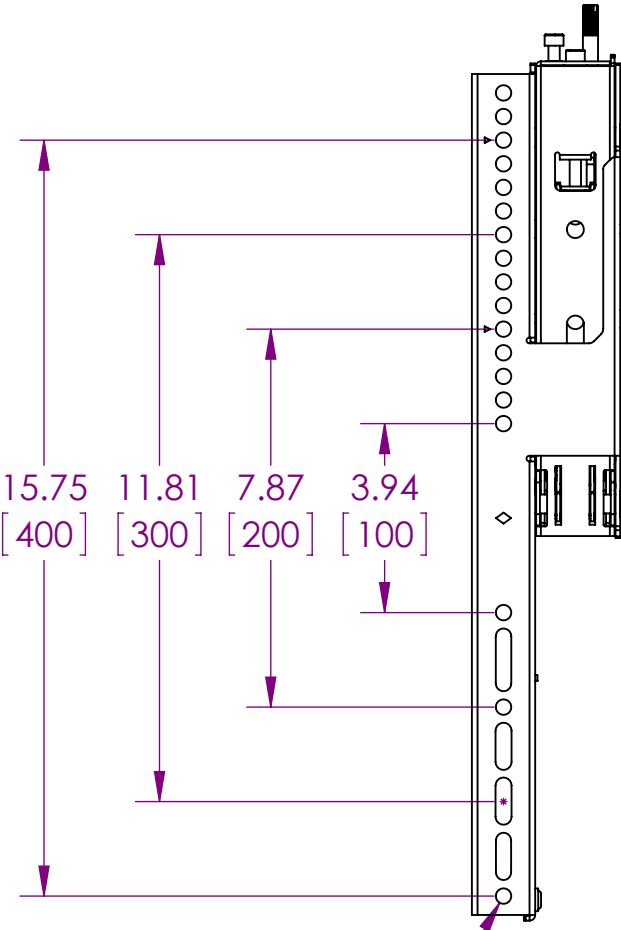

ALL ADJUSTMENT SCREWS
CENTRALIZE ON TOP OF
BRACKETS

DETAIL A
SCALE 1 : 2

LEFT
BRACKET

RIGHT
BRACKET

SERVICE KICK
STAND

∅.323
[8.2]

FINE TUNE ADJUSTMENTS

- HORIZONTAL ADJUSTMENT: +/- 5 MM
- DEPTH ADJUSTMENT: +/- 5 MM
- TILT ADJUSTMENT: -3° / +7°
- SERVICE POSITION: 9° TILT SERVICE

PREMIER MOUNTS
1321 South State College Blvd
Fullerton Ca, 92831
P. 800.368.9700 - F. 800.832.4888

ITEM DESCRIPTION:
DISPLAY BRACKETS WITH FINE TUNE
ADJUSTMENT

SIZE B	DWG. NO. SYM-DB-FT
SCALE: 1:4	SHEET 1 OF 1