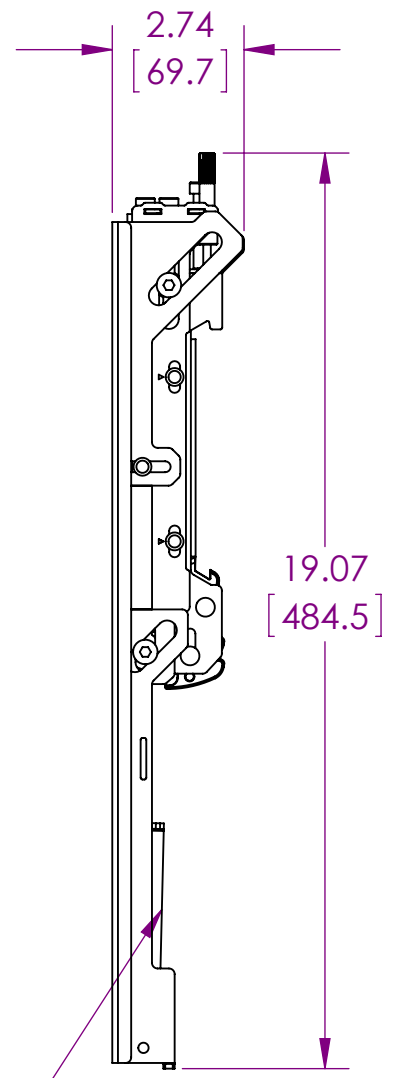

8 7 6 5 4 3 2 1

THE INFORMATION CONTAINED IN THIS DRAWING IS THE SOLE PROPERTY OF PREMIER MOUNTS DIVISION OF <PMPI> ANY REPRODUCTION IN PART OR WHOLE WITHOUT THE WRITTEN PERMISSION OF PREMIER MOUNTS DIVISION OF <PMPI> IS PROHIBITED.

ALL ADJUSTMENT SCREWS
CENTRALIZE ON TOP OF
BRACKETS

DETAIL A
SCALE 1 : 2

LEFT
BRACKET

RIGHT
BRACKET

SERVICE KICK
STAND

∅.323
[8.2]

FINE TUNE ADJUSTMENTS

- HORIZONTAL ADJUSTMENT: +/- 5 MM
- DEPTH ADJUSTMENT: +/- 5 MM
- TILT ADJUSTMENT: -3° / +7°
- SERVICE POSITION: 9° TILT SERVICE

PREMIER MOUNTS
1321 South State College Blvd
Fullerton Ca, 92831
P. 800.368.9700 - F. 800.832.4888

ITEM DESCRIPTION:
DISPLAY BRACKETS WITH FINE TUNE
ADJUSTMENT

SIZE B	DWG. NO. SYM-DB-FT
SCALE: 1:4	SHEET 1 OF 1