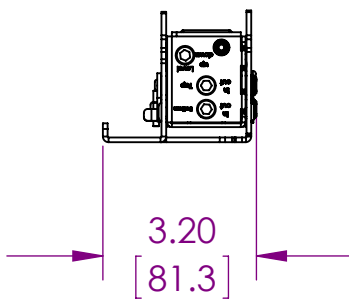

8 7 6 5 4 3 2 1

THE INFORMATION CONTAINED IN THIS DRAWING IS THE SOLE PROPERTY OF PREMIER MOUNTS DIVISION OF <PMPI> ANY REPRODUCTION IN PART OR WHOLE WITHOUT THE WRITTEN PERMISSION OF PREMIER MOUNTS DIVISION OF <PMPI> IS PROHIBITED.

ALL ADJUSTMENT SCREWS
CENTRALIZE ON TOP OF
BRACKETS

DETAIL A
SCALE 1 : 2

LEFT
BRACKET

RIGHT
BRACKET

SERVICE KICK
STAND

∅.323
[8.2]

FINE TUNE ADJUSTMENTS

- HORIZONTAL ADJUSTMENT: +/- 5 MM
- DEPTH ADJUSTMENT: +/- 5 MM
- TILT ADJUSTMENT: -3° / +7°
- SERVICE POSITION: 9° TILT SERVICE