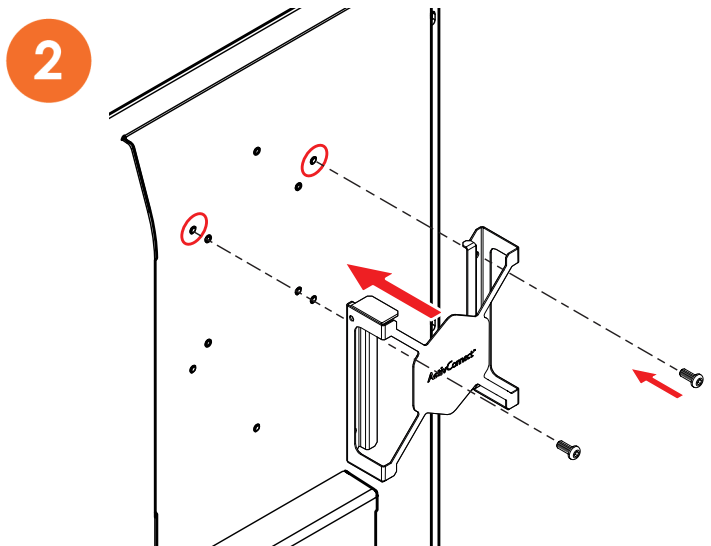

Mounting on an ActivPanel