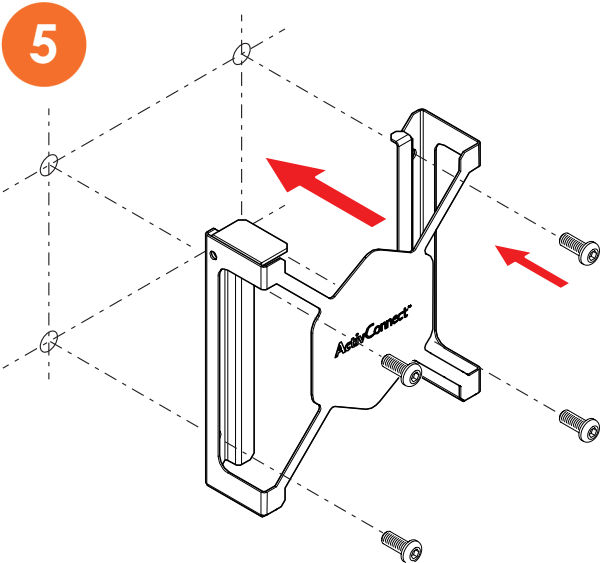

# Touchboards

205 Westwood Ave, Long Branch, NJ 07740

Phone: 866-94 BOARDS (26273) / (732)-222-1511

Fax: (732)-222-7088 | E-mail: [sales@touchboards.com](mailto:sales@touchboards.com)

Mounting on a Wall	3
Mounting on an ActivPanel	5
Installing the ActivConnect into the Bracket	6

## Mounting on a Wall

## Mounting on an ActivPanel

Installing the ActivConnect into the Bracket

Orientate the ActivConnect as shown when wall mounting the bracket

Orientate the ActivConnect as shown when mounting on an ActivPanel