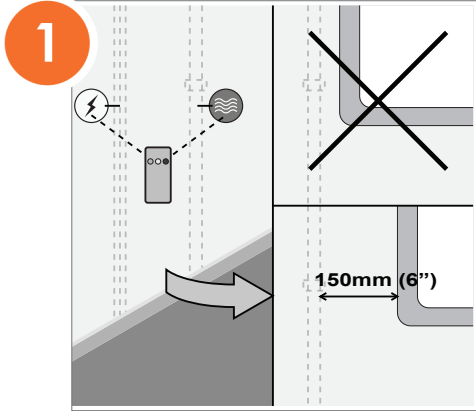

# Touchboards

205 Westwood Ave, Long Branch, NJ 07740

Phone: 866-94 BOARDS (26273) / (732)-222-1511

Fax: (732)-222-7088 | E-mail: [sales@touchboards.com](mailto:sales@touchboards.com)

Mounting on a Wall	3
Mounting on an ActivPanel	5
Installing the ActivConnect into the Bracket	6

## Mounting on a Wall