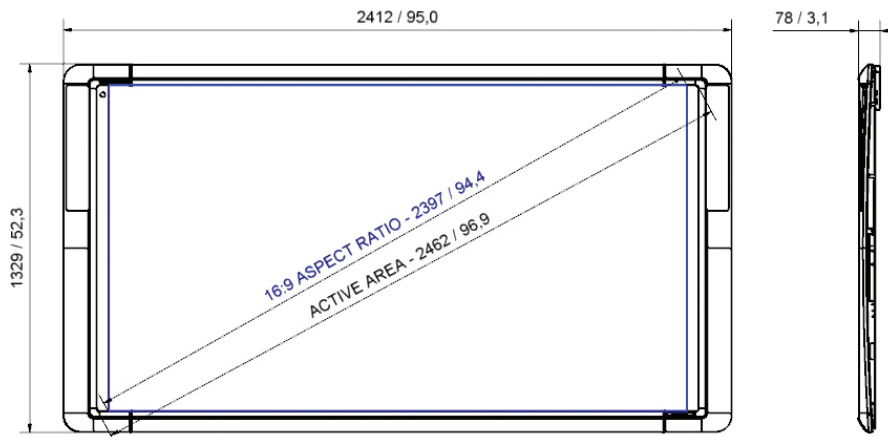

ActivBoard 395 Pro