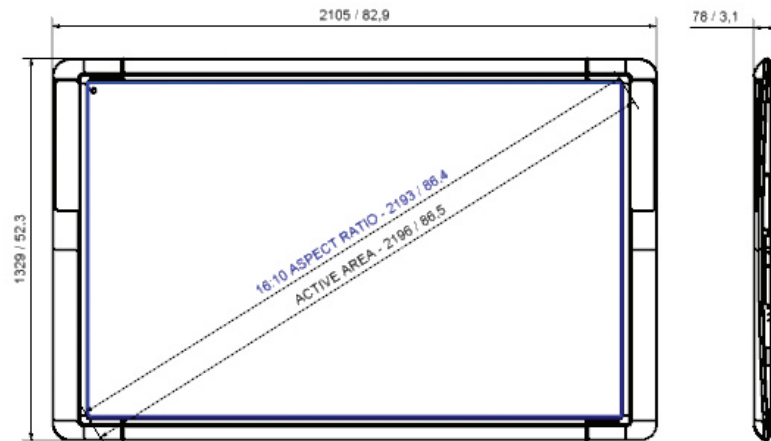

ActivBoard 387 Pro