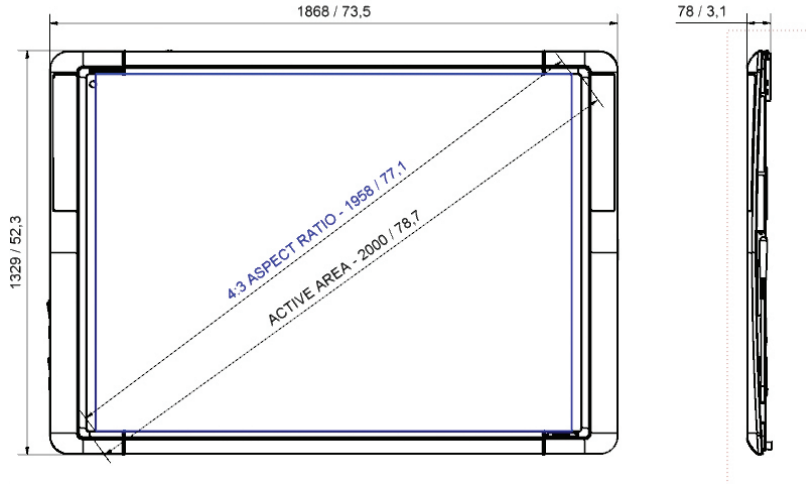

TECHNICAL DRAWINGS

ActivBoard 378 Pro