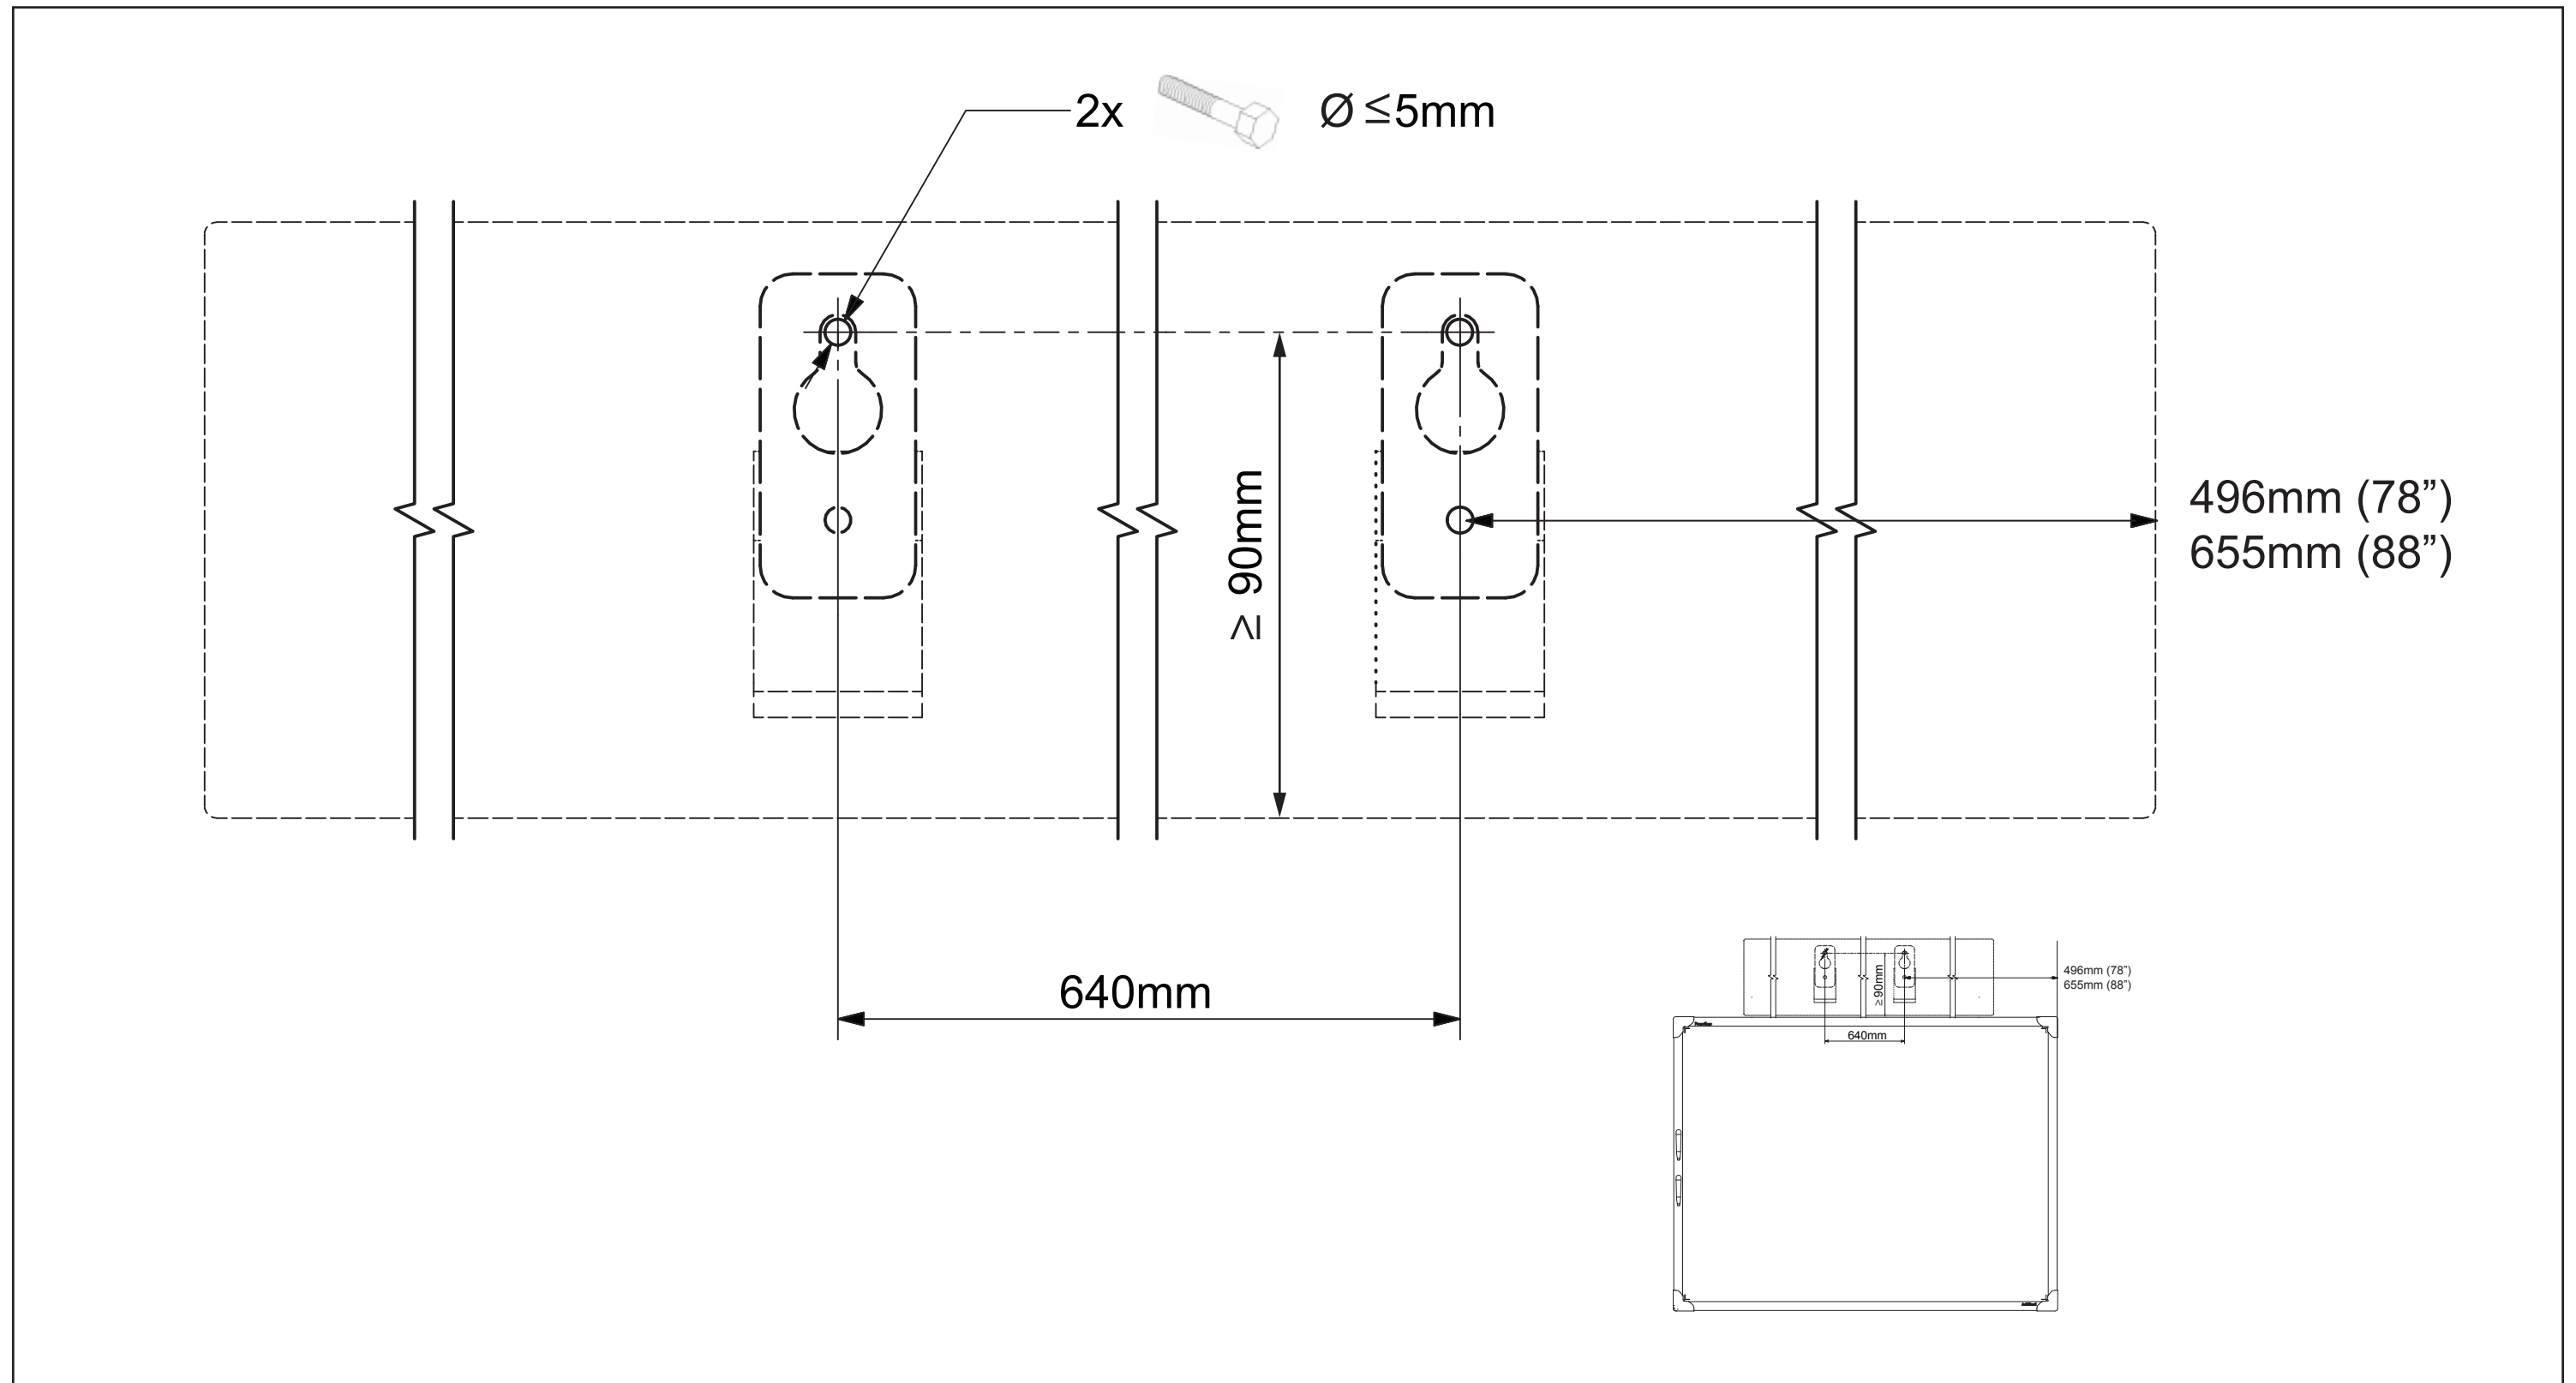

Promethean

www.PrometheanWorld.com

ActivSoundBar

Drilling Guide TP1867 02/14 v1.0

©2014 Promethean Ltd. All Rights Reserved. Products are subject to availability by country.

Product Specifications are subject to change without notice.