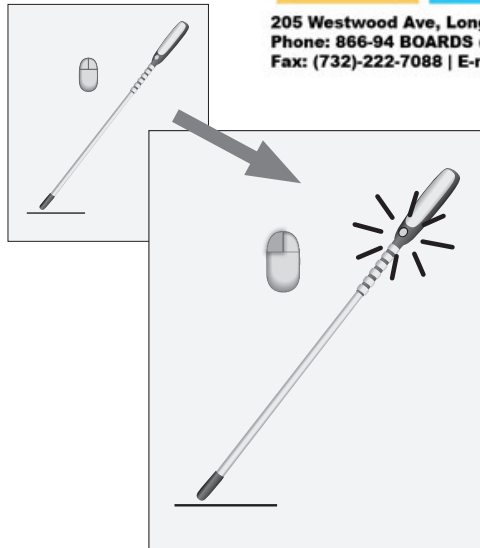

<http://www.prometheanworld.com>

ActivWand 50

Touchboards

205 Westwood Ave, Long Branch, NJ 07740
Phone: 866-94 BOARDS (26273) / (732)-222-1511
Fax: (732)-222-7088 | E-mail: sales@touchboards.com

TP 1763 Issue 1 © 2009 Promethean Limited.