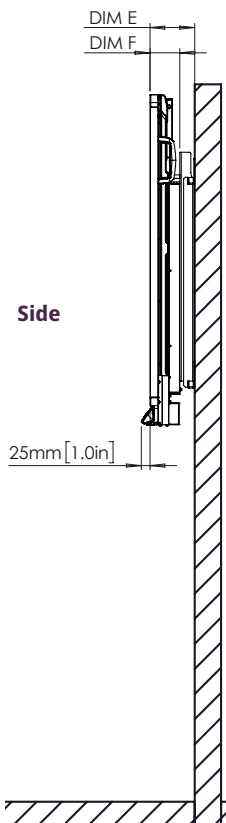

COMPLIANCE & CERTIFICATION

Regulatory Certifications	CE, FCC, IC, UL, CUL, CB, RCM
Energy Star Certified	65" 4K: Yes 75" 4K: Yes 86" 4K: Yes

PHYSICAL SPECIFICATIONS

Panel Dimensions	65": 1508 x 945 x 85 mm (59.4 x 37.2 x 3.3 in) 75": 1730 x 1070 x 86 mm (68.1 x 42.1 x 3.4 in) 86": 1974 x 1207 x 86 mm (77.7 x 47.5 x 3.4 in)
Packed Dimensions	65": 1655 x 1035 x 225 mm (65.2 x 40.7 x 8.9 in) 75": 1870 x 1175 x 225 mm (73.6 x 46.2 x 8.9 in) 86": 2125 x 1295 x 260 mm (83.7 x 51 x 10.2 in)
Panel Net Weight	65": 44.5 kg (98.1 lb) 75": 57.8 kg (127.4 lb) 86": 73.3 kg (161.6 lb)
Packed Weight	65": 62.2 kg (137.1 lb) 75": 79.2 kg (174.6 lb) 86": 96.4 kg (212.5 lb)
Wall Mount Dimensions	1010 x 720 x 52 mm (39.8 x 28.3 x 2.0 in)
VESA Mount Point	65": 600 x 400 mm (23.6 x 15.7 in) 75": 800 x 400 mm (31.5 x 15.7 in) 86": 800 x 600 mm (31.5 x 23.6 in)

ActivPanel 9 Pro

TECHNICAL DRAWINGS

65"

Front

A	1642mm [64.6in]
B	1430mm [56.3in]
C	806mm [31.7in]
D	93mm [3.6in]
E	128mm [5.0in]
F	85mm [3.4in]
G	945mm [37.2in]
H	1508mm [59.4in]
I	600mm [23.6in]
J	400mm [15.7in]
K	305mm [12.0in]
L	240mm [9.4in]

Back

ActivPanel 9 Pro

TECHNICAL DRAWINGS

75"

Front

DIM	DIMENSION (mm)
A	1896mm [74.7in]
B	1652mm [65.0in]
C	930mm [36.6in]
D	93mm [3.6in]
E	128mm [5.0in]
F	86mm [3.4in]
G	1070mm [42.1in]
H	1730mm [68.1in]
I	800mm [31.5in]
J	400mm [15.7in]
K	446mm [17.5in]
L	224mm [8.8in]

Back

Side

ActivPanel 9 Pro

TECHNICAL DRAWINGS

86"

Front

DIM	DIMENSION (mm)
A	2177mm [85.7in]
B	1897mm [74.7in]
C	1068mm [42.0in]
D	93mm [3.6in]
E	128mm [5.0in]
F	86mm [3.4in]
G	1207mm [47.5in]
H	1975mm [77.8in]
I	800mm [31.5in]
J	600mm [23.6in]
K	316mm [12.4in]
L	291mm [11.5in]