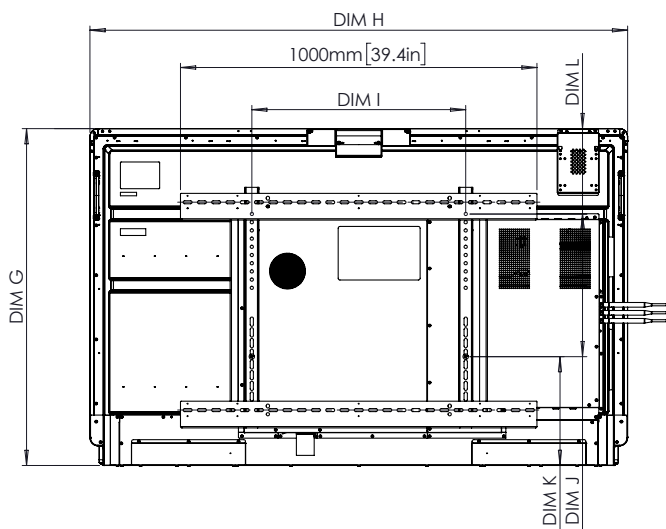

COMPLIANCE & CERTIFICATION

Regulatory Certifications	CE, FCC, IC, UL, CUL, CB, RCM
Energy Star Certified	65" 4K: Yes 75" 4K: Yes 86" 4K: Yes

PHYSICAL SPECIFICATIONS

Panel Dimensions	65": 1508 x 945 x 85 mm (59.4 x 37.2 x 3.3 in) 75": 1730 x 1070 x 86 mm (68.1 x 42.1 x 3.4 in) 86": 1974 x 1207 x 86 mm (77.7 x 47.5 x 3.4 in)
Packed Dimensions	65": 1655 x 1035 x 225 mm (65.2 x 40.7 x 8.9 in) 75": 1870 x 1175 x 225 mm (73.6 x 46.2 x 8.9 in) 86": 2125 x 1295 x 260 mm (83.7 x 51 x 10.2 in)
Panel Net Weight	65": 44.5 kg (98.1 lb) 75": 57.8 kg (127.4 lb) 86": 73.3 kg (161.6 lb)
Packed Weight	65": 62.2 kg (137.1 lb) 75": 79.2 kg (174.6 lb) 86": 96.4 kg (212.5 lb)
Wall Mount Dimensions	1010 x 720 x 52 mm (39.8 x 28.3 x 2.0 in)
VESA Mount Point	65": 600 x 400 mm (23.6 x 15.7 in) 75": 800 x 400 mm (31.5 x 15.7 in) 86": 800 x 600 mm (31.5 x 23.6 in)

ActivPanel 9 Pro

TECHNICAL DRAWINGS

65"

Front

A	1642mm [64.6in]
B	1430mm [56.3in]
C	806mm [31.7in]
D	93mm [3.6in]
E	128mm [5.0in]
F	85mm [3.4in]
G	945mm [37.2in]
H	1508mm [59.4in]
I	600mm [23.6in]
J	400mm [15.7in]
K	305mm [12.0in]
L	240mm [9.4in]

Back

ActivPanel 9 Pro

TECHNICAL DRAWINGS

75"

Front

DIM	DIMENSION (mm)
A	1896mm [74.7in]
B	1652mm [65.0in]
C	930mm [36.6in]
D	93mm [3.6in]
E	128mm [5.0in]
F	86mm [3.4in]
G	1070mm [42.1in]
H	1730mm [68.1in]
I	800mm [31.5in]
J	400mm [15.7in]
K	446mm [17.5in]
L	224mm [8.8in]

Back

Side

ActivPanel 9 Pro

TECHNICAL DRAWINGS

86"

Front

DIM	DIMENSION (mm)
A	2177mm [85.7in]
B	1897mm [74.7in]
C	1068mm [42.0in]
D	93mm [3.6in]
E	128mm [5.0in]
F	86mm [3.4in]
G	1207mm [47.5in]
H	1975mm [77.8in]
I	800mm [31.5in]
J	600mm [23.6in]
K	316mm [12.4in]
L	291mm [11.5in]