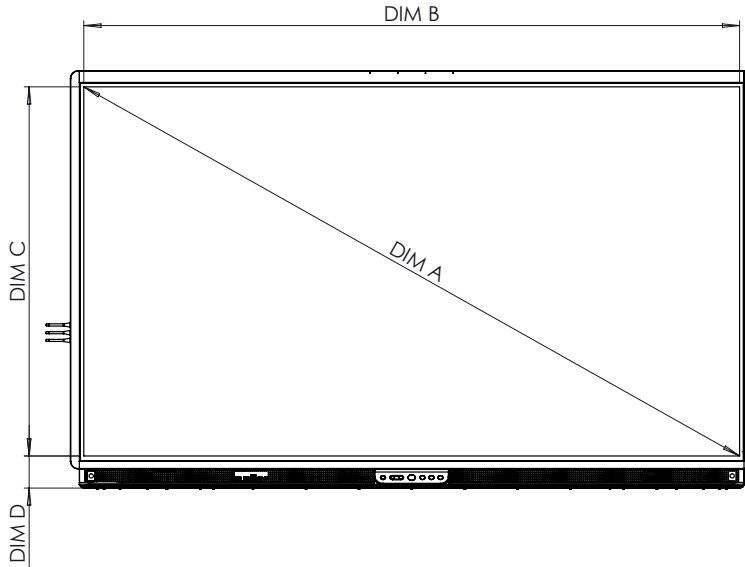

COMPLIANCE & CERTIFICATION

Regulatory Certifications	CE, FCC, IC, UL, CUL, CB, RCM
Energy Star Certified	65" 4K: Yes 75" 4K: Yes 86" 4K: Yes

PHYSICAL SPECIFICATIONS

Panel Dimensions	65": 1508 x 945 x 85 mm (59.4 x 37.2 x 3.3 in) 75": 1730 x 1070 x 86 mm (68.1 x 42.1 x 3.4 in) 86": 1974 x 1207 x 86 mm (77.7 x 47.5 x 3.4 in)
Packed Dimensions	65": 1655 x 1035 x 225 mm (65.2 x 40.7 x 8.9 in) 75": 1870 x 1175 x 225 mm (73.6 x 46.2 x 8.9 in) 86": 2125 x 1295 x 260 mm (83.7 x 51 x 10.2 in)
Panel Net Weight	65": 44.5 kg (98.1 lb) 75": 57.8 kg (127.4 lb) 86": 73.3 kg (161.6 lb)
Packed Weight	65": 62.2 kg (137.1 lb) 75": 79.2 kg (174.6 lb) 86": 96.4 kg (212.5 lb)
Wall Mount Dimensions	1010 x 720 x 52 mm (39.8 x 28.3 x 2.0 in)
VESA Mount Point	65": 600 x 400 mm (23.6 x 15.7 in) 75": 800 x 400 mm (31.5 x 15.7 in) 86": 800 x 600 mm (31.5 x 23.6 in)

ActivPanel 9 Pro

TECHNICAL DRAWINGS

65"

Front

A	1642mm [64.6in]
B	1430mm [56.3in]
C	806mm [31.7in]
D	93mm [3.6in]
E	128mm [5.0in]
F	85mm [3.4in]
G	945mm [37.2in]
H	1508mm [59.4in]
I	600mm [23.6in]
J	400mm [15.7in]
K	305mm [12.0in]
L	240mm [9.4in]

Back

ActivPanel 9 Pro

TECHNICAL DRAWINGS

75"

Front

DIM	DIMENSION (mm)
A	1896mm [74.7in]
B	1652mm [65.0in]
C	930mm [36.6in]
D	93mm [3.6in]
E	128mm [5.0in]
F	86mm [3.4in]
G	1070mm [42.1in]
H	1730mm [68.1in]
I	800mm [31.5in]
J	400mm [15.7in]
K	446mm [17.5in]
L	224mm [8.8in]

Back

Side

ActivPanel 9 Pro

TECHNICAL DRAWINGS

86"

Front

DIM	DIMENSION (mm)
A	2177mm [85.7in]
B	1897mm [74.7in]
C	1068mm [42.0in]
D	93mm [3.6in]
E	128mm [5.0in]
F	86mm [3.4in]
G	1207mm [47.5in]
H	1975mm [77.8in]
I	800mm [31.5in]
J	600mm [23.6in]
K	316mm [12.4in]
L	291mm [11.5in]