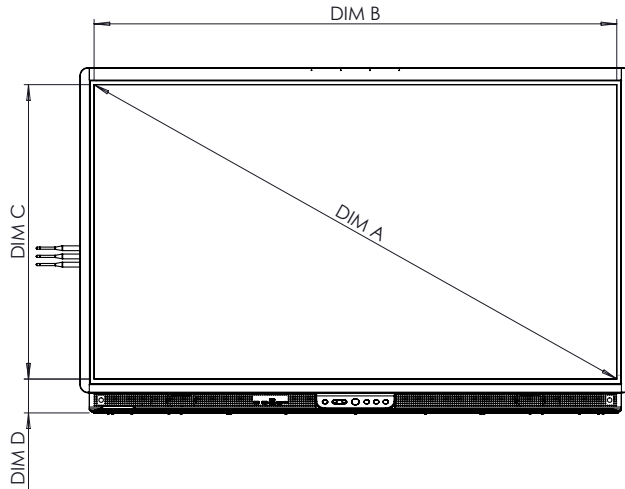

COMPLIANCE & CERTIFICATION

Regulatory Certifications	CE, FCC, IC, UL, CUL, CB, RCM
Energy Star Certified	65" 4K: Yes 75" 4K: Yes 86" 4K: Yes

PHYSICAL SPECIFICATIONS

Panel Dimensions	65": 1508 x 945 x 85 mm (59.4 x 37.2 x 3.3 in) 75": 1730 x 1070 x 86 mm (68.1 x 42.1 x 3.4 in) 86": 1974 x 1207 x 86 mm (77.7 x 47.5 x 3.4 in)
Packed Dimensions	65": 1655 x 1035 x 225 mm (65.2 x 40.7 x 8.9 in) 75": 1870 x 1175 x 225 mm (73.6 x 46.2 x 8.9 in) 86": 2125 x 1295 x 260 mm (83.7 x 51 x 10.2 in)
Panel Net Weight	65": 44.5 kg (98.1 lb) 75": 57.8 kg (127.4 lb) 86": 73.3 kg (161.6 lb)
Packed Weight	65": 62.2 kg (137.1 lb) 75": 79.2 kg (174.6 lb) 86": 96.4 kg (212.5 lb)
Wall Mount Dimensions	1010 x 720 x 52 mm (39.8 x 28.3 x 2.0 in)
VESA Mount Point	65": 600 x 400 mm (23.6 x 15.7 in) 75": 800 x 400 mm (31.5 x 15.7 in) 86": 800 x 600 mm (31.5 x 23.6 in)

ActivPanel 9 Pro

TECHNICAL DRAWINGS

65"

Front

A	1642mm [64.6in]
B	1430mm [56.3in]
C	806mm [31.7in]
D	93mm [3.6in]
E	128mm [5.0in]
F	85mm [3.4in]
G	945mm [37.2in]
H	1508mm [59.4in]
I	600mm [23.6in]
J	400mm [15.7in]
K	305mm [12.0in]
L	240mm [9.4in]

Back

ActivPanel 9 Pro

TECHNICAL DRAWINGS

75"

Front

DIM	DIMENSION (mm)
A	1896mm [74.7in]
B	1652mm [65.0in]
C	930mm [36.6in]
D	93mm [3.6in]
E	128mm [5.0in]
F	86mm [3.4in]
G	1070mm [42.1in]
H	1730mm [68.1in]
I	800mm [31.5in]
J	400mm [15.7in]
K	446mm [17.5in]
L	224mm [8.8in]

Back

Side

ActivPanel 9 Pro

TECHNICAL DRAWINGS

86"

Front

DIM	DIMENSION (mm)
A	2177mm [85.7in]
B	1897mm [74.7in]
C	1068mm [42.0in]
D	93mm [3.6in]
E	128mm [5.0in]
F	86mm [3.4in]
G	1207mm [47.5in]
H	1975mm [77.8in]
I	800mm [31.5in]
J	600mm [23.6in]
K	316mm [12.4in]
L	291mm [11.5in]