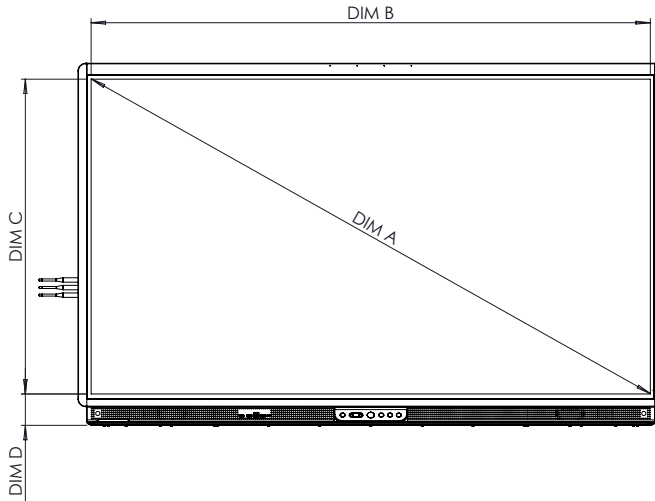

COMPLIANCE & CERTIFICATION

Regulatory Certifications	CE, FCC, IC, UL, CUL, CB, RCM
Energy Star Certified	65" 4K: Yes 75" 4K: Yes 86" 4K: Yes

PHYSICAL SPECIFICATIONS

Panel Dimensions	65": 1508 x 945 x 85 mm (59.4 x 37.2 x 3.3 in) 75": 1730 x 1070 x 86 mm (68.1 x 42.1 x 3.4 in) 86": 1974 x 1207 x 86 mm (77.7 x 47.5 x 3.4 in)
Packed Dimensions	65": 1655 x 1035 x 225 mm (65.2 x 40.7 x 8.9 in) 75": 1870 x 1175 x 225 mm (73.6 x 46.2 x 8.9 in) 86": 2125 x 1295 x 260 mm (83.7 x 51 x 10.2 in)
Panel Net Weight	65": 44.5 kg (98.1 lb) 75": 57.8 kg (127.4 lb) 86": 73.3 kg (161.6 lb)
Packed Weight	65": 62.2 kg (137.1 lb) 75": 79.2 kg (174.6 lb) 86": 96.4 kg (212.5 lb)
Wall Mount Dimensions	1010 x 720 x 52 mm (39.8 x 28.3 x 2.0 in)
VESA Mount Point	65": 600 x 400 mm (23.6 x 15.7 in) 75": 800 x 400 mm (31.5 x 15.7 in) 86": 800 x 600 mm (31.5 x 23.6 in)

ActivPanel 9 Pro

TECHNICAL DRAWINGS

65"

Front

A	1642mm [64.6in]
B	1430mm [56.3in]
C	806mm [31.7in]
D	93mm [3.6in]
E	128mm [5.0in]
F	85mm [3.4in]
G	945mm [37.2in]
H	1508mm [59.4in]
I	600mm [23.6in]
J	400mm [15.7in]
K	305mm [12.0in]
L	240mm [9.4in]

Back

ActivPanel 9 Pro

TECHNICAL DRAWINGS

75"

Front

DIM	DIMENSION (mm)
A	1896mm [74.7in]
B	1652mm [65.0in]
C	930mm [36.6in]
D	93mm [3.6in]
E	128mm [5.0in]
F	86mm [3.4in]
G	1070mm [42.1in]
H	1730mm [68.1in]
I	800mm [31.5in]
J	400mm [15.7in]
K	446mm [17.5in]
L	224mm [8.8in]

Back

Side

ActivPanel 9 Pro

TECHNICAL DRAWINGS

86"

Front

DIM	DIMENSION (mm)
A	2177mm [85.7in]
B	1897mm [74.7in]
C	1068mm [42.0in]
D	93mm [3.6in]
E	128mm [5.0in]
F	86mm [3.4in]
G	1207mm [47.5in]
H	1975mm [77.8in]
I	800mm [31.5in]
J	600mm [23.6in]
K	316mm [12.4in]
L	291mm [11.5in]