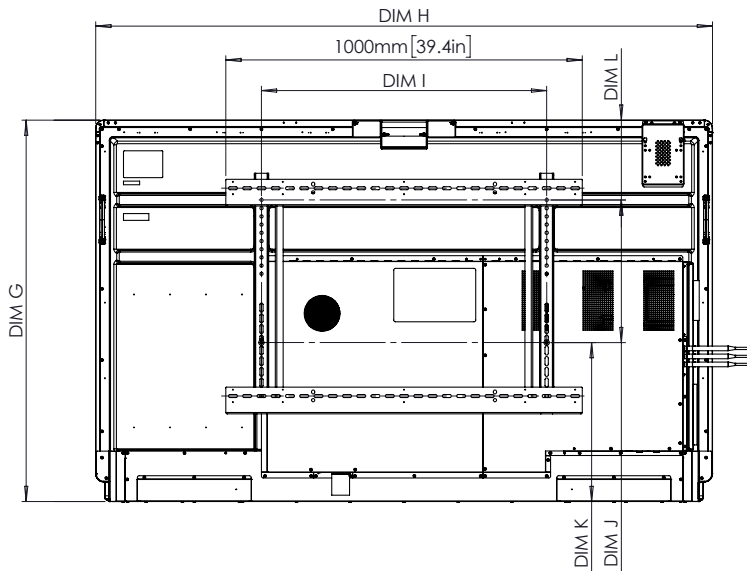

COMPLIANCE & CERTIFICATION

Regulatory Certifications	CE, FCC, IC, UL, CUL, CB, RCM
Energy Star Certified	65" 4K: Yes 75" 4K: Yes 86" 4K: Yes

PHYSICAL SPECIFICATIONS

Panel Dimensions	65": 1508 x 945 x 85 mm (59.4 x 37.2 x 3.3 in) 75": 1730 x 1070 x 86 mm (68.1 x 42.1 x 3.4 in) 86": 1974 x 1207 x 86 mm (77.7 x 47.5 x 3.4 in)
Packed Dimensions	65": 1655 x 1035 x 225 mm (65.2 x 40.7 x 8.9 in) 75": 1870 x 1175 x 225 mm (73.6 x 46.2 x 8.9 in) 86": 2125 x 1295 x 260 mm (83.7 x 51 x 10.2 in)
Panel Net Weight	65": 44.5 kg (98.1 lb) 75": 57.8 kg (127.4 lb) 86": 73.3 kg (161.6 lb)
Packed Weight	65": 62.2 kg (137.1 lb) 75": 79.2 kg (174.6 lb) 86": 96.4 kg (212.5 lb)
Wall Mount Dimensions	1010 x 720 x 52 mm (39.8 x 28.3 x 2.0 in)
VESA Mount Point	65": 600 x 400 mm (23.6 x 15.7 in) 75": 800 x 400 mm (31.5 x 15.7 in) 86": 800 x 600 mm (31.5 x 23.6 in)

ActivPanel 9 Pro

TECHNICAL DRAWINGS

65"

Front

A	1642mm [64.6in]
B	1430mm [56.3in]
C	806mm [31.7in]
D	93mm [3.6in]
E	128mm [5.0in]
F	85mm [3.4in]
G	945mm [37.2in]
H	1508mm [59.4in]
I	600mm [23.6in]
J	400mm [15.7in]
K	305mm [12.0in]
L	240mm [9.4in]

Back

ActivPanel 9 Pro

TECHNICAL DRAWINGS

75"

Front

DIM	DIMENSION (mm)
A	1896mm [74.7in]
B	1652mm [65.0in]
C	930mm [36.6in]
D	93mm [3.6in]
E	128mm [5.0in]
F	86mm [3.4in]
G	1070mm [42.1in]
H	1730mm [68.1in]
I	800mm [31.5in]
J	400mm [15.7in]
K	446mm [17.5in]
L	224mm [8.8in]

Back

Side

ActivPanel 9 Pro

TECHNICAL DRAWINGS

86"

Front

DIM	DIMENSION (mm)
A	2177mm [85.7in]
B	1897mm [74.7in]
C	1068mm [42.0in]
D	93mm [3.6in]
E	128mm [5.0in]
F	86mm [3.4in]
G	1207mm [47.5in]
H	1975mm [77.8in]
I	800mm [31.5in]
J	600mm [23.6in]
K	316mm [12.4in]
L	291mm [11.5in]