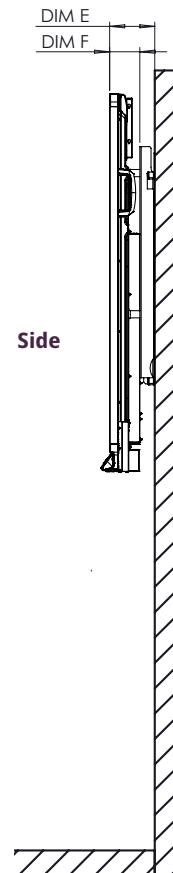

COMPLIANCE & CERTIFICATION

Regulatory Certifications	CE, FCC, IC, UL, CUL, CB, RCM
Energy Star Certified	65" 4K: Yes 75" 4K: Yes 86" 4K: Yes

PHYSICAL SPECIFICATIONS

Panel Dimensions	65": 1508 x 945 x 85 mm (59.4 x 37.2 x 3.3 in) 75": 1730 x 1070 x 86 mm (68.1 x 42.1 x 3.4 in) 86": 1974 x 1207 x 86 mm (77.7 x 47.5 x 3.4 in)
Packed Dimensions	65": 1655 x 1035 x 225 mm (65.2 x 40.7 x 8.9 in) 75": 1870 x 1175 x 225 mm (73.6 x 46.2 x 8.9 in) 86": 2125 x 1295 x 260 mm (83.7 x 51 x 10.2 in)
Panel Net Weight	65": 44.5 kg (98.1 lb) 75": 57.8 kg (127.4 lb) 86": 73.3 kg (161.6 lb)
Packed Weight	65": 62.2 kg (137.1 lb) 75": 79.2 kg (174.6 lb) 86": 96.4 kg (212.5 lb)
Wall Mount Dimensions	1010 x 720 x 52 mm (39.8 x 28.3 x 2.0 in)
VESA Mount Point	65": 600 x 400 mm (23.6 x 15.7 in) 75": 800 x 400 mm (31.5 x 15.7 in) 86": 800 x 600 mm (31.5 x 23.6 in)

ActivPanel 9 Pro

TECHNICAL DRAWINGS

65"

Front

A	1642mm [64.6in]
B	1430mm [56.3in]
C	806mm [31.7in]
D	93mm [3.6in]
E	128mm [5.0in]
F	85mm [3.4in]
G	945mm [37.2in]
H	1508mm [59.4in]
I	600mm [23.6in]
J	400mm [15.7in]
K	305mm [12.0in]
L	240mm [9.4in]

Back

ActivPanel 9 Pro

TECHNICAL DRAWINGS

75"

Front

DIM	DIMENSION (mm)
A	1896mm [74.7in]
B	1652mm [65.0in]
C	930mm [36.6in]
D	93mm [3.6in]
E	128mm [5.0in]
F	86mm [3.4in]
G	1070mm [42.1in]
H	1730mm [68.1in]
I	800mm [31.5in]
J	400mm [15.7in]
K	446mm [17.5in]
L	224mm [8.8in]

Back

Side

ActivPanel 9 Pro

TECHNICAL DRAWINGS

86"

Front

DIM	DIMENSION (mm)
A	2177mm [85.7in]
B	1897mm [74.7in]
C	1068mm [42.0in]
D	93mm [3.6in]
E	128mm [5.0in]
F	86mm [3.4in]
G	1207mm [47.5in]
H	1975mm [77.8in]
I	800mm [31.5in]
J	600mm [23.6in]
K	316mm [12.4in]
L	291mm [11.5in]