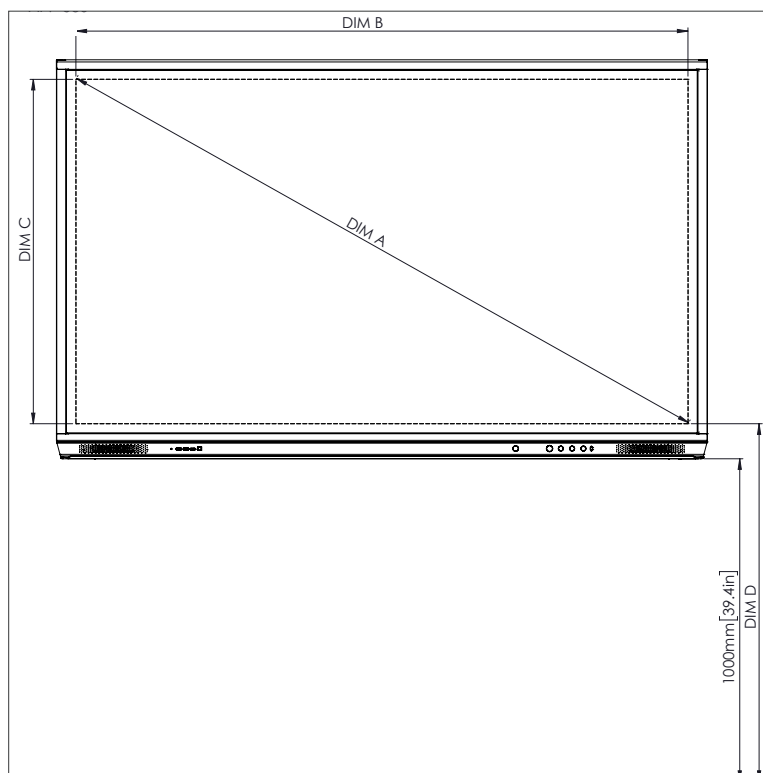

PHYSICAL SPECIFICATIONS

Panel Dimensions	65" 4K: 1536 x 960 x 90 mm (60.5 x 37.8 x 3.5 in)
	75" 4K: 1767 x 1093 x 106 mm (69.6 x 43.0 x 4.2 in)
	86" 4K: 2018 x 1236 x 113 mm (79.4 x 48.7 x 4.4 in)
Packed Dimensions	65" 4K: 1720 x 1095 x 272 mm (67.7 x 43.1 x 10.7 in)
	75" 4K: 1880 x 1160 x 320 mm (74.0 x 45.7 x 12.6 in)
	86" 4K: 2140 x 1340 x 280 mm (84.3 x 52.8 x 11.0 in)
Net Weight	65" 4K: 46 kg (101 lbs)
	75" 4K: 64 kg (141 lbs)
	86" 4K: 84 kg (185 lbs)
Packed Weight	65" 4K: 65.3 kg (144.0 lbs)
	75" 4K: 88.7 kg (195.6 lbs)
	86" 4K: 107.2 kg (236.3 lbs)
Wall Mount Dimensions	1010 x 720 x 52 mm (39.8 x 28.3 x 2.0 in)
VESA Mount Point	65" 4K: 600 x 400 mm (23.6 x 15.7 in)
	75" 4K: 600 x 400 mm (23.6 x 15.7 in)
	86" 4K: 700 x 400 mm (27.6 x 15.7 in)

TECHNICAL DRAWINGS

65" 4K

Front

DIM	DIMENSION (MM)	DIMENSION (IN)
A	1641	64.6
B	1430	56.3
C	805	31.7
D	1101	43.3
E	133	5.2
F	83	3.3
G	960	37.8
H	1536	60.5
I	600	23.6
J Min	151	5.9
J Max	289	11.4
K Min	1151	45.3
K Max	1289	50.7
L	90	3.5

Back

Side

TECHNICAL DRAWINGS

75"

Front

DIM	DIMENSION (MM)	DIMENSION (IN)
A	1895	74.6
B	1652	65.0
C	929	36.6
D	1105	43.5
E	144	5.7
F	76	3.0
G	1093	43.0
H	1767	69.6
I	600	23.6
J Min	228	9.0
J Max	365	14.4
K Min	1228	48.3
K Max	1365	53.7
L	106	4.2

Back

Side

ActivPanel 2019 Nickel SS 03/21 v2.3 EN

Page 4

TECHNICAL DRAWINGS

86"

Front

DIM	DIMENSION (MM)	DIMENSION (IN)
A	2177	85.7
B	1897	74.7
C	1067	42.0
D	1107	43.6
E	155	6.1
F	78	3.1
G	1236	48.7
H	2018	79.4
I	700	27.6
J Min	292	11.5
J Max	430	16.9
K Min	1292	50.9
K Max	1430	56.3
L	113	4.4