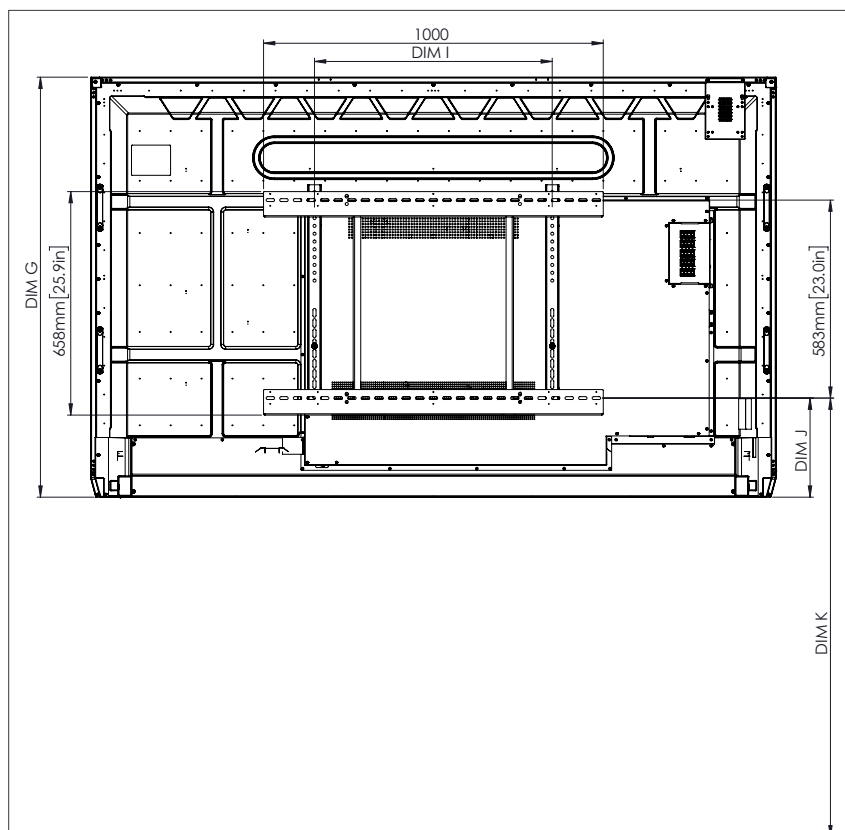

DIM	DIMENSION (MM)	DIMENSION (IN)
A	2177	85.7
B	1897	74.7
C	1067	42.0
D	1107	43.6
E	155	6.1
F	78	3.1
G	1236	48.7
H	2018	79.4
I	700	27.6
J Min	292	11.5
J Max	430	16.9
K Min	1292	50.9
K Max	1430	56.3
L	113	4.4

Back