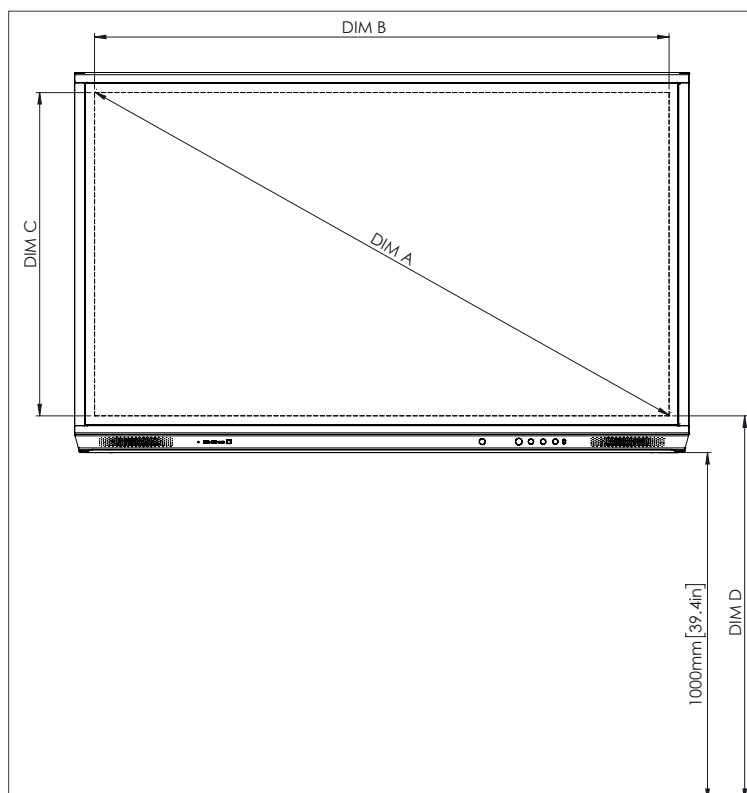

PHYSICAL SPECIFICATIONS

Panel Dimensions	65" 4K: 1536 x 960 x 90 mm (60.5 x 37.8 x 3.5 in)
	75" 4K: 1767 x 1093 x 106 mm (69.6 x 43.0 x 4.2 in)
	86" 4K: 2018 x 1236 x 113 mm (79.4 x 48.7 x 4.4 in)
Packed Dimensions	65" 4K: 1720 x 1095 x 272 mm (67.7 x 43.1 x 10.7 in)
	75" 4K: 1880 x 1160 x 320 mm (74.0 x 45.7 x 12.6 in)
	86" 4K: 2140 x 1340 x 280 mm (84.3 x 52.8 x 11.0 in)
Net Weight	65" 4K: 46 kg (101 lbs)
	75" 4K: 64 kg (141 lbs)
	86" 4K: 84 kg (185 lbs)
Packed Weight	65" 4K: 65.3 kg (144.0 lbs)
	75" 4K: 88.7 kg (195.6 lbs)
	86" 4K: 107.2 kg (236.3 lbs)
Wall Mount Dimensions	1010 x 720 x 52 mm (39.8 x 28.3 x 2.0 in)
VESA Mount Point	65" 4K: 600 x 400 mm (23.6 x 15.7 in)
	75" 4K: 600 x 400 mm (23.6 x 15.7 in)
	86" 4K: 700 x 400 mm (27.6 x 15.7 in)

TECHNICAL DRAWINGS

65" 4K

Front

DIM	DIMENSION (MM)	DIMENSION (IN)
A	1641	64.6
B	1430	56.3
C	805	31.7
D	1101	43.3
E	133	5.2
F	83	3.3
G	960	37.8
H	1536	60.5
I	600	23.6
J Min	151	5.9
J Max	289	11.4
K Min	1151	45.3
K Max	1289	50.7
L	90	3.5

Back

Side

TECHNICAL DRAWINGS

75"

Front

DIM	DIMENSION (MM)	DIMENSION (IN)
A	1895	74.6
B	1652	65.0
C	929	36.6
D	1105	43.5
E	144	5.7
F	76	3.0
G	1093	43.0
H	1767	69.6
I	600	23.6
J Min	228	9.0
J Max	365	14.4
K Min	1228	48.3
K Max	1365	53.7
L	106	4.2

Back

Side

ActivPanel 2019 Nickel SS 03/21 v2.3 EN

Page 4

TECHNICAL DRAWINGS

86"

Front

DIM	DIMENSION (MM)	DIMENSION (IN)
A	2177	85.7
B	1897	74.7
C	1067	42.0
D	1107	43.6
E	155	6.1
F	78	3.1
G	1236	48.7
H	2018	79.4
I	700	27.6
J Min	292	11.5
J Max	430	16.9
K Min	1292	50.9
K Max	1430	56.3
L	113	4.4