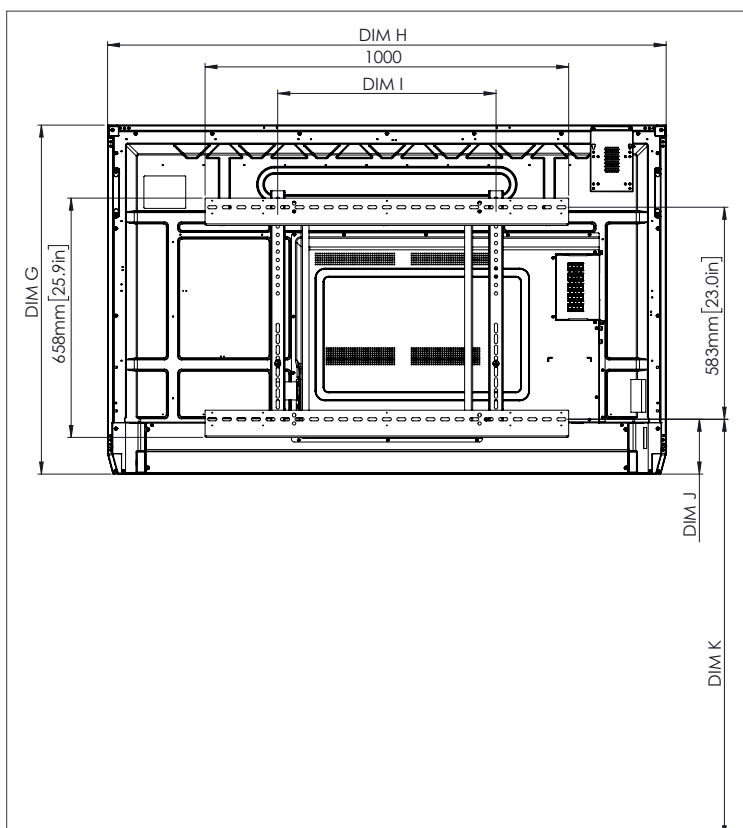

PHYSICAL SPECIFICATIONS

Panel Dimensions	65" 4K: 1536 x 960 x 90 mm (60.5 x 37.8 x 3.5 in)
	75" 4K: 1767 x 1093 x 106 mm (69.6 x 43.0 x 4.2 in)
	86" 4K: 2018 x 1236 x 113 mm (79.4 x 48.7 x 4.4 in)
Packed Dimensions	65" 4K: 1720 x 1095 x 272 mm (67.7 x 43.1 x 10.7 in)
	75" 4K: 1880 x 1160 x 320 mm (74.0 x 45.7 x 12.6 in)
	86" 4K: 2140 x 1340 x 280 mm (84.3 x 52.8 x 11.0 in)
Net Weight	65" 4K: 46 kg (101 lbs)
	75" 4K: 64 kg (141 lbs)
	86" 4K: 84 kg (185 lbs)
Packed Weight	65" 4K: 65.3 kg (144.0 lbs)
	75" 4K: 88.7 kg (195.6 lbs)
	86" 4K: 107.2 kg (236.3 lbs)
Wall Mount Dimensions	1010 x 720 x 52 mm (39.8 x 28.3 x 2.0 in)
VESA Mount Point	65" 4K: 600 x 400 mm (23.6 x 15.7 in)
	75" 4K: 600 x 400 mm (23.6 x 15.7 in)
	86" 4K: 700 x 400 mm (27.6 x 15.7 in)

TECHNICAL DRAWINGS

65" 4K

Front

DIM	DIMENSION (MM)	DIMENSION (IN)
A	1641	64.6
B	1430	56.3
C	805	31.7
D	1101	43.3
E	133	5.2
F	83	3.3
G	960	37.8
H	1536	60.5
I	600	23.6
J Min	151	5.9
J Max	289	11.4
K Min	1151	45.3
K Max	1289	50.7
L	90	3.5

Back

Side

TECHNICAL DRAWINGS

75"

Front

DIM	DIMENSION (MM)	DIMENSION (IN)
A	1895	74.6
B	1652	65.0
C	929	36.6
D	1105	43.5
E	144	5.7
F	76	3.0
G	1093	43.0
H	1767	69.6
I	600	23.6
J Min	228	9.0
J Max	365	14.4
K Min	1228	48.3
K Max	1365	53.7
L	106	4.2

Back

Side

ActivPanel 2019 Nickel SS 03/21 v2.3 EN

Page 4

TECHNICAL DRAWINGS

86"

Front

DIM	DIMENSION (MM)	DIMENSION (IN)
A	2177	85.7
B	1897	74.7
C	1067	42.0
D	1107	43.6
E	155	6.1
F	78	3.1
G	1236	48.7
H	2018	79.4
I	700	27.6
J Min	292	11.5
J Max	430	16.9
K Min	1292	50.9
K Max	1430	56.3
L	113	4.4