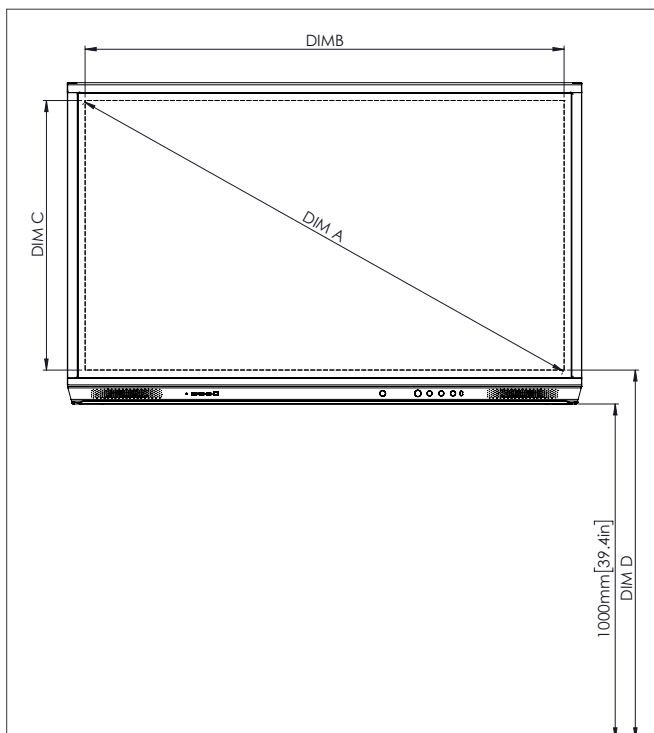

PHYSICAL SPECIFICATIONS

Panel Dimensions	65" 4K: 1536 x 960 x 90 mm (60.5 x 37.8 x 3.5 in)
	75" 4K: 1767 x 1093 x 106 mm (69.6 x 43.0 x 4.2 in)
	86" 4K: 2018 x 1236 x 113 mm (79.4 x 48.7 x 4.4 in)
Packed Dimensions	65" 4K: 1720 x 1095 x 272 mm (67.7 x 43.1 x 10.7 in)
	75" 4K: 1880 x 1160 x 320 mm (74.0 x 45.7 x 12.6 in)
	86" 4K: 2140 x 1340 x 280 mm (84.3 x 52.8 x 11.0 in)
Net Weight	65" 4K: 46 kg (101 lbs)
	75" 4K: 64 kg (141 lbs)
	86" 4K: 84 kg (185 lbs)
Packed Weight	65" 4K: 65.3 kg (144.0 lbs)
	75" 4K: 88.7 kg (195.6 lbs)
	86" 4K: 107.2 kg (236.3 lbs)
Wall Mount Dimensions	1010 x 720 x 52 mm (39.8 x 28.3 x 2.0 in)
VESA Mount Point	65" 4K: 600 x 400 mm (23.6 x 15.7 in)
	75" 4K: 600 x 400 mm (23.6 x 15.7 in)
	86" 4K: 700 x 400 mm (27.6 x 15.7 in)

TECHNICAL DRAWINGS

65" 4K

Front

DIM	DIMENSION (MM)	DIMENSION (IN)
A	1641	64.6
B	1430	56.3
C	805	31.7
D	1101	43.3
E	133	5.2
F	83	3.3
G	960	37.8
H	1536	60.5
I	600	23.6
J Min	151	5.9
J Max	289	11.4
K Min	1151	45.3
K Max	1289	50.7
L	90	3.5

Back

Side

TECHNICAL DRAWINGS

75"

Front

DIM	DIMENSION (MM)	DIMENSION (IN)
A	1895	74.6
B	1652	65.0
C	929	36.6
D	1105	43.5
E	144	5.7
F	76	3.0
G	1093	43.0
H	1767	69.6
I	600	23.6
J Min	228	9.0
J Max	365	14.4
K Min	1228	48.3
K Max	1365	53.7
L	106	4.2

Back

Side

ActivPanel 2019 Nickel SS 03/21 v2.3 EN

Page 4

TECHNICAL DRAWINGS

86"

Front

DIM	DIMENSION (MM)	DIMENSION (IN)
A	2177	85.7
B	1897	74.7
C	1067	42.0
D	1107	43.6
E	155	6.1
F	78	3.1
G	1236	48.7
H	2018	79.4
I	700	27.6
J Min	292	11.5
J Max	430	16.9
K Min	1292	50.9
K Max	1430	56.3
L	113	4.4