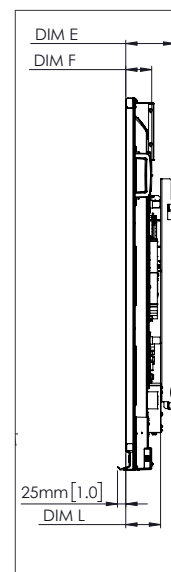

PHYSICAL SPECIFICATIONS

Panel Dimensions	65" 4K: 1536 x 960 x 90 mm (60.5 x 37.8 x 3.5 in)
	75" 4K: 1767 x 1093 x 106 mm (69.6 x 43.0 x 4.2 in)
	86" 4K: 2018 x 1236 x 113 mm (79.4 x 48.7 x 4.4 in)
Packed Dimensions	65" 4K: 1720 x 1095 x 272 mm (67.7 x 43.1 x 10.7 in)
	75" 4K: 1880 x 1160 x 320 mm (74.0 x 45.7 x 12.6 in)
	86" 4K: 2140 x 1340 x 280 mm (84.3 x 52.8 x 11.0 in)
Net Weight	65" 4K: 46 kg (101 lbs)
	75" 4K: 64 kg (141 lbs)
	86" 4K: 84 kg (185 lbs)
Packed Weight	65" 4K: 65.3 kg (144.0 lbs)
	75" 4K: 88.7 kg (195.6 lbs)
	86" 4K: 107.2 kg (236.3 lbs)
Wall Mount Dimensions	1010 x 720 x 52 mm (39.8 x 28.3 x 2.0 in)
VESA Mount Point	65" 4K: 600 x 400 mm (23.6 x 15.7 in)
	75" 4K: 600 x 400 mm (23.6 x 15.7 in)
	86" 4K: 700 x 400 mm (27.6 x 15.7 in)

TECHNICAL DRAWINGS

65" 4K

Front

DIM	DIMENSION (MM)	DIMENSION (IN)
A	1641	64.6
B	1430	56.3
C	805	31.7
D	1101	43.3
E	133	5.2
F	83	3.3
G	960	37.8
H	1536	60.5
I	600	23.6
J Min	151	5.9
J Max	289	11.4
K Min	1151	45.3
K Max	1289	50.7
L	90	3.5

Back

Side

TECHNICAL DRAWINGS

75"

Front

DIM	DIMENSION (MM)	DIMENSION (IN)
A	1895	74.6
B	1652	65.0
C	929	36.6
D	1105	43.5
E	144	5.7
F	76	3.0
G	1093	43.0
H	1767	69.6
I	600	23.6
J Min	228	9.0
J Max	365	14.4
K Min	1228	48.3
K Max	1365	53.7
L	106	4.2

Back

Side

ActivPanel 2019 Nickel SS 03/21 v2.3 EN

Page 4

TECHNICAL DRAWINGS

86"

Front

DIM	DIMENSION (MM)	DIMENSION (IN)
A	2177	85.7
B	1897	74.7
C	1067	42.0
D	1107	43.6
E	155	6.1
F	78	3.1
G	1236	48.7
H	2018	79.4
I	700	27.6
J Min	292	11.5
J Max	430	16.9
K Min	1292	50.9
K Max	1430	56.3
L	113	4.4