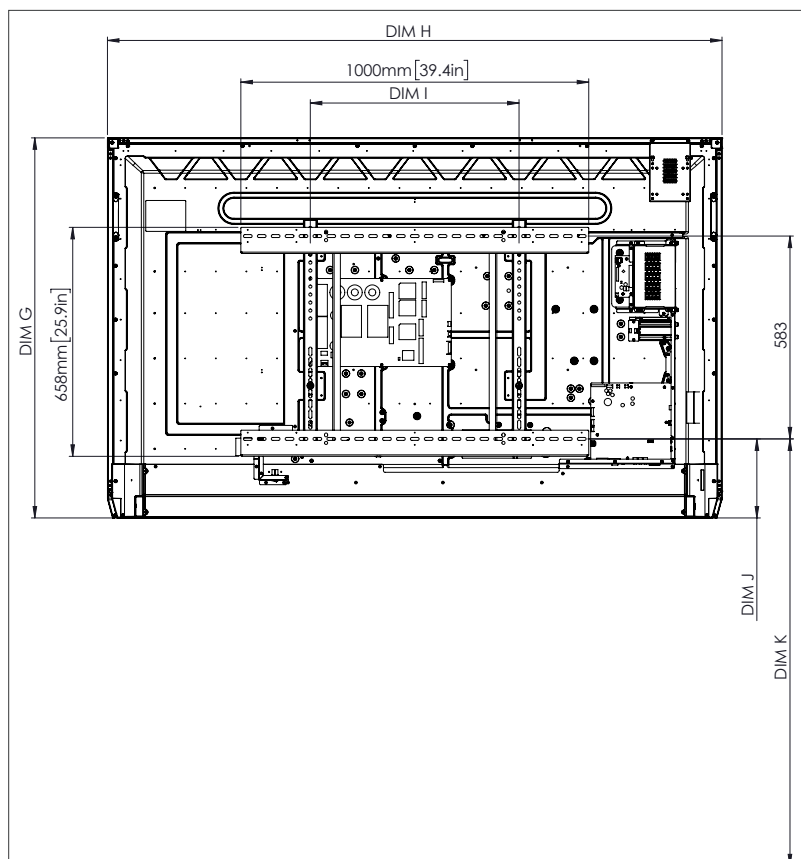

PHYSICAL SPECIFICATIONS

Panel Dimensions	65" 4K: 1536 x 960 x 90 mm (60.5 x 37.8 x 3.5 in)
	75" 4K: 1767 x 1093 x 106 mm (69.6 x 43.0 x 4.2 in)
	86" 4K: 2018 x 1236 x 113 mm (79.4 x 48.7 x 4.4 in)
Packed Dimensions	65" 4K: 1720 x 1095 x 272 mm (67.7 x 43.1 x 10.7 in)
	75" 4K: 1880 x 1160 x 320 mm (74.0 x 45.7 x 12.6 in)
	86" 4K: 2140 x 1340 x 280 mm (84.3 x 52.8 x 11.0 in)
Net Weight	65" 4K: 46 kg (101 lbs)
	75" 4K: 64 kg (141 lbs)
	86" 4K: 84 kg (185 lbs)
Packed Weight	65" 4K: 65.3 kg (144.0 lbs)
	75" 4K: 88.7 kg (195.6 lbs)
	86" 4K: 107.2 kg (236.3 lbs)
Wall Mount Dimensions	1010 x 720 x 52 mm (39.8 x 28.3 x 2.0 in)
VESA Mount Point	65" 4K: 600 x 400 mm (23.6 x 15.7 in)
	75" 4K: 600 x 400 mm (23.6 x 15.7 in)
	86" 4K: 700 x 400 mm (27.6 x 15.7 in)

TECHNICAL DRAWINGS

65" 4K

Front

DIM	DIMENSION (MM)	DIMENSION (IN)
A	1641	64.6
B	1430	56.3
C	805	31.7
D	1101	43.3
E	133	5.2
F	83	3.3
G	960	37.8
H	1536	60.5
I	600	23.6
J Min	151	5.9
J Max	289	11.4
K Min	1151	45.3
K Max	1289	50.7
L	90	3.5

Back

Side

TECHNICAL DRAWINGS

75"

Front

DIM	DIMENSION (MM)	DIMENSION (IN)
A	1895	74.6
B	1652	65.0
C	929	36.6
D	1105	43.5
E	144	5.7
F	76	3.0
G	1093	43.0
H	1767	69.6
I	600	23.6
J Min	228	9.0
J Max	365	14.4
K Min	1228	48.3
K Max	1365	53.7
L	106	4.2

Back

Side

ActivPanel 2019 Nickel SS 03/21 v2.3 EN

Page 4

TECHNICAL DRAWINGS

86"

Front

DIM	DIMENSION (MM)	DIMENSION (IN)
A	2177	85.7
B	1897	74.7
C	1067	42.0
D	1107	43.6
E	155	6.1
F	78	3.1
G	1236	48.7
H	2018	79.4
I	700	27.6
J Min	292	11.5
J Max	430	16.9
K Min	1292	50.9
K Max	1430	56.3
L	113	4.4