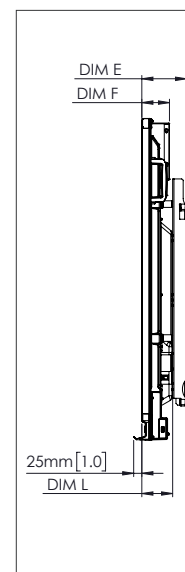

PHYSICAL SPECIFICATIONS

Panel Dimensions	65" 4K: 1536 x 960 x 90 mm (60.5 x 37.8 x 3.5 in)
	75" 4K: 1767 x 1093 x 106 mm (69.6 x 43.0 x 4.2 in)
	86" 4K: 2018 x 1236 x 113 mm (79.4 x 48.7 x 4.4 in)
Packed Dimensions	65" 4K: 1720 x 1095 x 272 mm (67.7 x 43.1 x 10.7 in)
	75" 4K: 1880 x 1160 x 320 mm (74.0 x 45.7 x 12.6 in)
	86" 4K: 2140 x 1340 x 280 mm (84.3 x 52.8 x 11.0 in)
Net Weight	65" 4K: 46 kg (101 lbs)
	75" 4K: 64 kg (141 lbs)
	86" 4K: 84 kg (185 lbs)
Packed Weight	65" 4K: 65.3 kg (144.0 lbs)
	75" 4K: 88.7 kg (195.6 lbs)
	86" 4K: 107.2 kg (236.3 lbs)
Wall Mount Dimensions	1010 x 720 x 52 mm (39.8 x 28.3 x 2.0 in)
VESA Mount Point	65" 4K: 600 x 400 mm (23.6 x 15.7 in)
	75" 4K: 600 x 400 mm (23.6 x 15.7 in)
	86" 4K: 700 x 400 mm (27.6 x 15.7 in)

TECHNICAL DRAWINGS

65" 4K

Front

DIM	DIMENSION (MM)	DIMENSION (IN)
A	1641	64.6
B	1430	56.3
C	805	31.7
D	1101	43.3
E	133	5.2
F	83	3.3
G	960	37.8
H	1536	60.5
I	600	23.6
J Min	151	5.9
J Max	289	11.4
K Min	1151	45.3
K Max	1289	50.7
L	90	3.5

Back

Side

TECHNICAL DRAWINGS

75"

Front

DIM	DIMENSION (MM)	DIMENSION (IN)
A	1895	74.6
B	1652	65.0
C	929	36.6
D	1105	43.5
E	144	5.7
F	76	3.0
G	1093	43.0
H	1767	69.6
I	600	23.6
J Min	228	9.0
J Max	365	14.4
K Min	1228	48.3
K Max	1365	53.7
L	106	4.2

Back

Side

ActivPanel 2019 Nickel SS 03/21 v2.3 EN

Page 4

TECHNICAL DRAWINGS

86"

Front

DIM	DIMENSION (MM)	DIMENSION (IN)
A	2177	85.7
B	1897	74.7
C	1067	42.0
D	1107	43.6
E	155	6.1
F	78	3.1
G	1236	48.7
H	2018	79.4
I	700	27.6
J Min	292	11.5
J Max	430	16.9
K Min	1292	50.9
K Max	1430	56.3
L	113	4.4