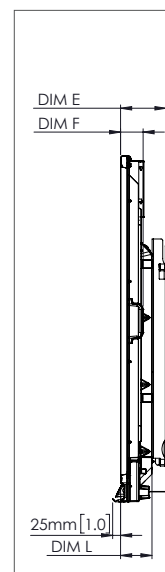

PHYSICAL SPECIFICATIONS

Panel Dimensions	70" 4K: 1668 x 1033 x 95 mm (65.7 x 40.7 x 3.7 in) 75" 4K: 1764 x 1089 x 109 mm (69.4 x 42.9 x 4.3 in) 86" 4K: 2014 x 1231 x 109 mm (79.3 x 48.5 x 4.3 in)
Packed Dimensions	70" 4K: 1796 x 1145 x 278 mm (70.7 x 45.1 x 11.0 in) 75" 4K: 1895 x 1200 x 278 mm (74.6 x 47.2 x 11.0 in) 86" 4K: 2140 x 1350 x 278 mm (84.3 x 53.1 x 11.0 in)
Net Weight	70" 4K: 53 kg (117 lbs) 75" 4K: 60 kg (132 lbs) 86" 4K: 75 kg (165 lbs)
Packed Weight	70" 4K: 75.5 kg (166.4 lbs) 75" 4K: 85.5 kg (188.5 lbs) 86" 4K: 101.6 kg (224.0 lbs)
Wall Mount Dimensions	1010 x 720 x 52 mm (39.8 x 28.3 x 2.0 in)
VESA Mount Point	70" 4K: 600 x 400 mm (23.6 x 15.7 in) 75" 4K: 800 x 400 mm (31.5 x 15.7 in) 86" 4K: 800 x 400 mm (31.5 x 15.7 in)

TECHNICAL DRAWINGS

70"

Front

DIM	DIMENSION (MM)	DIMENSION (IN)
A	1768	70.0
B	1541	60.7
C	867	34.1
D	1107	43.6
E	136	5.4
F	67	2.6
G	1033	40.7
H	1668	65.7
I	600	23.6
J Min	157	6.2
J Max	295	11.6
K Min	1157	45.6
K Max	1295	51.0
L	95	3.7

Back

Side

ActivPanel 2019-E Titanium SS 02/21 v1.6 EN

Page 3

TECHNICAL DRAWINGS

75"

Front

DIM	DIMENSION (MM)	DIMENSION (IN)
A	1894	75.6
B	1651	65.0
C	928	36.5
D	1103	43.4
E	133	5.2
F	67	2.6
G	1089	42.9
H	1764	69.4
I	800	31.5
J Min	214	8.4
J Max	352	13.9
K Min	1215	47.8
K Max	1353	53.3
L	109	4.3

Back

Side

TECHNICAL DRAWINGS

86"

Front

DIM	DIMENSION (MM)	DIMENSION (IN)
A	2176	85.6
B	1896	74.7
C	1067	42.0
D	1107	43.6
E	134	5.3
F	67	2.6
G	1231	48.5
H	2014	79.3
I	800	31.5
J Min	286	11.3
J Max	424	16.7
K Min	1286	50.6
K Max	1424	56.1
L	109	4.3