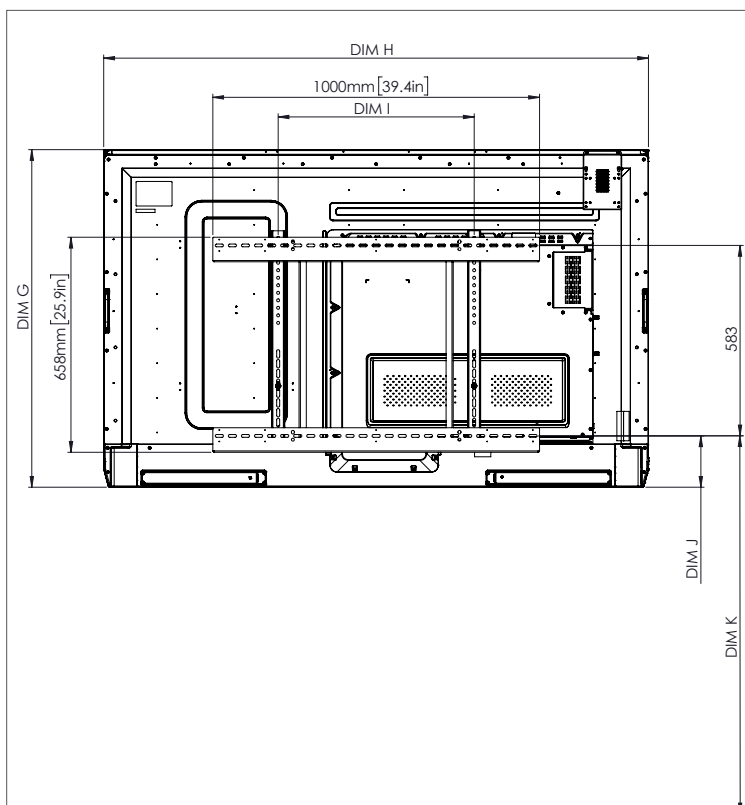

PHYSICAL SPECIFICATIONS

Panel Dimensions	70" 4K: 1668 x 1033 x 95 mm (65.7 x 40.7 x 3.7 in) 75" 4K: 1764 x 1089 x 109 mm (69.4 x 42.9 x 4.3 in) 86" 4K: 2014 x 1231 x 109 mm (79.3 x 48.5 x 4.3 in)
Packed Dimensions	70" 4K: 1796 x 1145 x 278 mm (70.7 x 45.1 x 11.0 in) 75" 4K: 1895 x 1200 x 278 mm (74.6 x 47.2 x 11.0 in) 86" 4K: 2140 x 1350 x 278 mm (84.3 x 53.1 x 11.0 in)
Net Weight	70" 4K: 53 kg (117 lbs) 75" 4K: 60 kg (132 lbs) 86" 4K: 75 kg (165 lbs)
Packed Weight	70" 4K: 75.5 kg (166.4 lbs) 75" 4K: 85.5 kg (188.5 lbs) 86" 4K: 101.6 kg (224.0 lbs)
Wall Mount Dimensions	1010 x 720 x 52 mm (39.8 x 28.3 x 2.0 in)
VESA Mount Point	70" 4K: 600 x 400 mm (23.6 x 15.7 in) 75" 4K: 800 x 400 mm (31.5 x 15.7 in) 86" 4K: 800 x 400 mm (31.5 x 15.7 in)

TECHNICAL DRAWINGS

70"

Front

DIM	DIMENSION (MM)	DIMENSION (IN)
A	1768	70.0
B	1541	60.7
C	867	34.1
D	1107	43.6
E	136	5.4
F	67	2.6
G	1033	40.7
H	1668	65.7
I	600	23.6
J Min	157	6.2
J Max	295	11.6
K Min	1157	45.6
K Max	1295	51.0
L	95	3.7

Back

Side

ActivPanel 2019-E Titanium SS 02/21 v1.6 EN

Page 3

TECHNICAL DRAWINGS

75"

Front

DIM	DIMENSION (MM)	DIMENSION (IN)
A	1894	75.6
B	1651	65.0
C	928	36.5
D	1103	43.4
E	133	5.2
F	67	2.6
G	1089	42.9
H	1764	69.4
I	800	31.5
J Min	214	8.4
J Max	352	13.9
K Min	1215	47.8
K Max	1353	53.3
L	109	4.3

Back

Side

TECHNICAL DRAWINGS

86"

Front

DIM	DIMENSION (MM)	DIMENSION (IN)
A	2176	85.6
B	1896	74.7
C	1067	42.0
D	1107	43.6
E	134	5.3
F	67	2.6
G	1231	48.5
H	2014	79.3
I	800	31.5
J Min	286	11.3
J Max	424	16.7
K Min	1286	50.6
K Max	1424	56.1
L	109	4.3