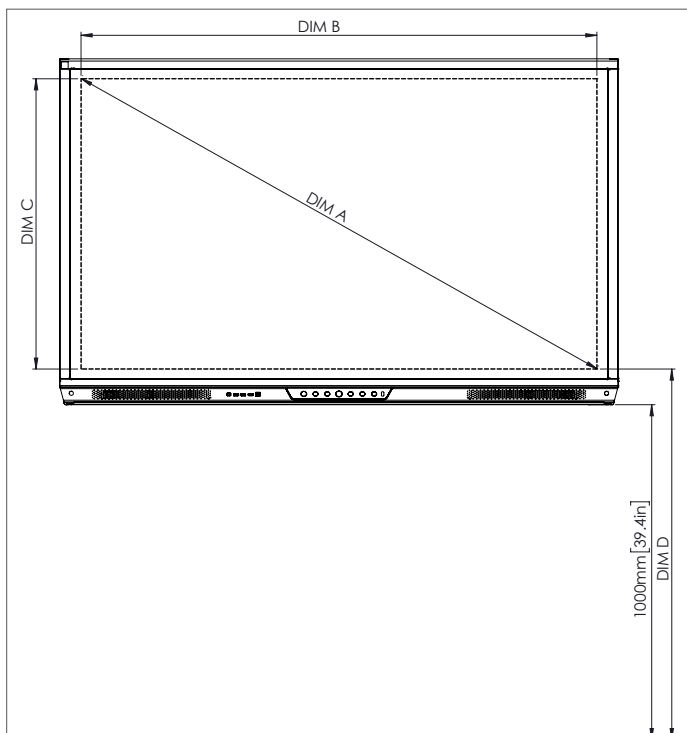

PHYSICAL SPECIFICATIONS

Panel Dimensions	70" 4K: 1668 x 1033 x 95 mm (65.7 x 40.7 x 3.7 in) 75" 4K: 1764 x 1089 x 109 mm (69.4 x 42.9 x 4.3 in) 86" 4K: 2014 x 1231 x 109 mm (79.3 x 48.5 x 4.3 in)
Packed Dimensions	70" 4K: 1796 x 1145 x 278 mm (70.7 x 45.1 x 11.0 in) 75" 4K: 1895 x 1200 x 278 mm (74.6 x 47.2 x 11.0 in) 86" 4K: 2140 x 1350 x 278 mm (84.3 x 53.1 x 11.0 in)
Net Weight	70" 4K: 53 kg (117 lbs) 75" 4K: 60 kg (132 lbs) 86" 4K: 75 kg (165 lbs)
Packed Weight	70" 4K: 75.5 kg (166.4 lbs) 75" 4K: 85.5 kg (188.5 lbs) 86" 4K: 101.6 kg (224.0 lbs)
Wall Mount Dimensions	1010 x 720 x 52 mm (39.8 x 28.3 x 2.0 in)
VESA Mount Point	70" 4K: 600 x 400 mm (23.6 x 15.7 in) 75" 4K: 800 x 400 mm (31.5 x 15.7 in) 86" 4K: 800 x 400 mm (31.5 x 15.7 in)

TECHNICAL DRAWINGS

70"

Front

DIM	DIMENSION (MM)	DIMENSION (IN)
A	1768	70.0
B	1541	60.7
C	867	34.1
D	1107	43.6
E	136	5.4
F	67	2.6
G	1033	40.7
H	1668	65.7
I	600	23.6
J Min	157	6.2
J Max	295	11.6
K Min	1157	45.6
K Max	1295	51.0
L	95	3.7

Back

Side

ActivPanel 2019-E Titanium SS 02/21 v1.6 EN

Page 3

TECHNICAL DRAWINGS

75"

Front

DIM	DIMENSION (MM)	DIMENSION (IN)
A	1894	75.6
B	1651	65.0
C	928	36.5
D	1103	43.4
E	133	5.2
F	67	2.6
G	1089	42.9
H	1764	69.4
I	800	31.5
J Min	214	8.4
J Max	352	13.9
K Min	1215	47.8
K Max	1353	53.3
L	109	4.3

Back

Side

TECHNICAL DRAWINGS

86"

Front

DIM	DIMENSION (MM)	DIMENSION (IN)
A	2176	85.6
B	1896	74.7
C	1067	42.0
D	1107	43.6
E	134	5.3
F	67	2.6
G	1231	48.5
H	2014	79.3
I	800	31.5
J Min	286	11.3
J Max	424	16.7
K Min	1286	50.6
K Max	1424	56.1
L	109	4.3