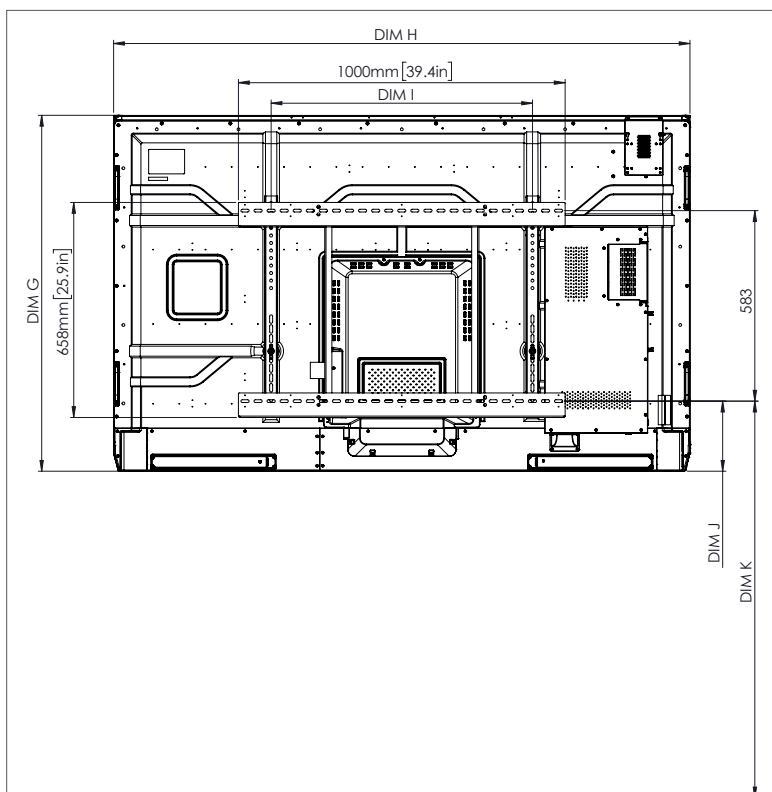

PHYSICAL SPECIFICATIONS

Panel Dimensions	70" 4K: 1668 x 1033 x 95 mm (65.7 x 40.7 x 3.7 in) 75" 4K: 1764 x 1089 x 109 mm (69.4 x 42.9 x 4.3 in) 86" 4K: 2014 x 1231 x 109 mm (79.3 x 48.5 x 4.3 in)
Packed Dimensions	70" 4K: 1796 x 1145 x 278 mm (70.7 x 45.1 x 11.0 in) 75" 4K: 1895 x 1200 x 278 mm (74.6 x 47.2 x 11.0 in) 86" 4K: 2140 x 1350 x 278 mm (84.3 x 53.1 x 11.0 in)
Net Weight	70" 4K: 53 kg (117 lbs) 75" 4K: 60 kg (132 lbs) 86" 4K: 75 kg (165 lbs)
Packed Weight	70" 4K: 75.5 kg (166.4 lbs) 75" 4K: 85.5 kg (188.5 lbs) 86" 4K: 101.6 kg (224.0 lbs)
Wall Mount Dimensions	1010 x 720 x 52 mm (39.8 x 28.3 x 2.0 in)
VESA Mount Point	70" 4K: 600 x 400 mm (23.6 x 15.7 in) 75" 4K: 800 x 400 mm (31.5 x 15.7 in) 86" 4K: 800 x 400 mm (31.5 x 15.7 in)

TECHNICAL DRAWINGS

70"

Front

DIM	DIMENSION (MM)	DIMENSION (IN)
A	1768	70.0
B	1541	60.7
C	867	34.1
D	1107	43.6
E	136	5.4
F	67	2.6
G	1033	40.7
H	1668	65.7
I	600	23.6
J Min	157	6.2
J Max	295	11.6
K Min	1157	45.6
K Max	1295	51.0
L	95	3.7

Back

Side

ActivPanel 2019-E Titanium SS 02/21 v1.6 EN

Page 3

TECHNICAL DRAWINGS

75"

Front

DIM	DIMENSION (MM)	DIMENSION (IN)
A	1894	75.6
B	1651	65.0
C	928	36.5
D	1103	43.4
E	133	5.2
F	67	2.6
G	1089	42.9
H	1764	69.4
I	800	31.5
J Min	214	8.4
J Max	352	13.9
K Min	1215	47.8
K Max	1353	53.3
L	109	4.3

Back

Side

TECHNICAL DRAWINGS

86"

Front

DIM	DIMENSION (MM)	DIMENSION (IN)
A	2176	85.6
B	1896	74.7
C	1067	42.0
D	1107	43.6
E	134	5.3
F	67	2.6
G	1231	48.5
H	2014	79.3
I	800	31.5
J Min	286	11.3
J Max	424	16.7
K Min	1286	50.6
K Max	1424	56.1
L	109	4.3