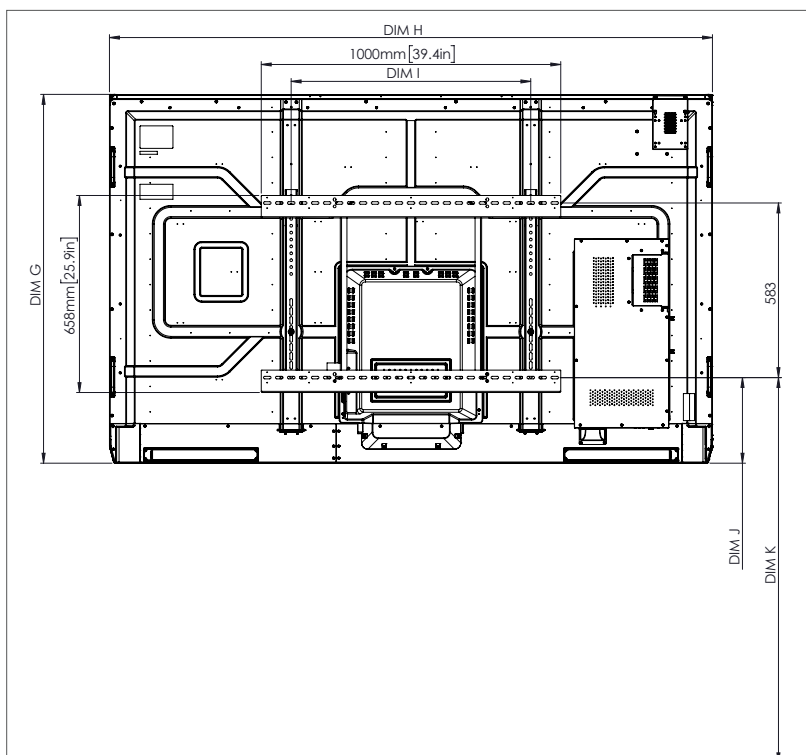

DIM	DIMENSION (MM)	DIMENSION (IN)
A	2176	85.6
B	1896	74.7
C	1067	42.0
D	1107	43.6
E	134	5.3
F	67	2.6
G	1231	48.5
H	2014	79.3
I	800	31.5
J Min	286	11.3
J Max	424	16.7
K Min	1286	50.6
K Max	1424	56.1
L	109	4.3

Back