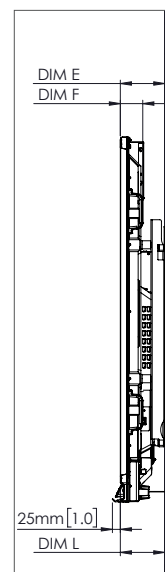

PHYSICAL SPECIFICATIONS

Panel Dimensions	70" 4K: 1668 x 1033 x 95 mm (65.7 x 40.7 x 3.7 in) 75" 4K: 1764 x 1089 x 109 mm (69.4 x 42.9 x 4.3 in) 86" 4K: 2014 x 1231 x 109 mm (79.3 x 48.5 x 4.3 in)
Packed Dimensions	70" 4K: 1796 x 1145 x 278 mm (70.7 x 45.1 x 11.0 in) 75" 4K: 1895 x 1200 x 278 mm (74.6 x 47.2 x 11.0 in) 86" 4K: 2140 x 1350 x 278 mm (84.3 x 53.1 x 11.0 in)
Net Weight	70" 4K: 53 kg (117 lbs) 75" 4K: 60 kg (132 lbs) 86" 4K: 75 kg (165 lbs)
Packed Weight	70" 4K: 75.5 kg (166.4 lbs) 75" 4K: 85.5 kg (188.5 lbs) 86" 4K: 101.6 kg (224.0 lbs)
Wall Mount Dimensions	1010 x 720 x 52 mm (39.8 x 28.3 x 2.0 in)
VESA Mount Point	70" 4K: 600 x 400 mm (23.6 x 15.7 in) 75" 4K: 800 x 400 mm (31.5 x 15.7 in) 86" 4K: 800 x 400 mm (31.5 x 15.7 in)

TECHNICAL DRAWINGS

70"

Front

DIM	DIMENSION (MM)	DIMENSION (IN)
A	1768	70.0
B	1541	60.7
C	867	34.1
D	1107	43.6
E	136	5.4
F	67	2.6
G	1033	40.7
H	1668	65.7
I	600	23.6
J Min	157	6.2
J Max	295	11.6
K Min	1157	45.6
K Max	1295	51.0
L	95	3.7

Back

Side

ActivPanel 2019-E Titanium SS 02/21 v1.6 EN

Page 3

TECHNICAL DRAWINGS

75"

Front

DIM	DIMENSION (MM)	DIMENSION (IN)
A	1894	75.6
B	1651	65.0
C	928	36.5
D	1103	43.4
E	133	5.2
F	67	2.6
G	1089	42.9
H	1764	69.4
I	800	31.5
J Min	214	8.4
J Max	352	13.9
K Min	1215	47.8
K Max	1353	53.3
L	109	4.3

Back

Side

TECHNICAL DRAWINGS

86"

Front

DIM	DIMENSION (MM)	DIMENSION (IN)
A	2176	85.6
B	1896	74.7
C	1067	42.0
D	1107	43.6
E	134	5.3
F	67	2.6
G	1231	48.5
H	2014	79.3
I	800	31.5
J Min	286	11.3
J Max	424	16.7
K Min	1286	50.6
K Max	1424	56.1
L	109	4.3