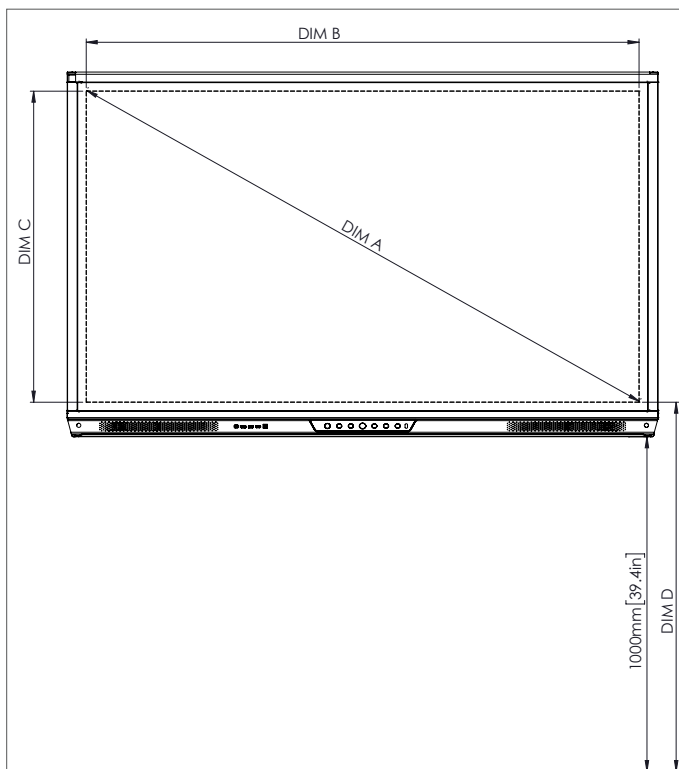

PHYSICAL SPECIFICATIONS

Panel Dimensions	70" 4K: 1668 x 1033 x 95 mm (65.7 x 40.7 x 3.7 in) 75" 4K: 1764 x 1089 x 109 mm (69.4 x 42.9 x 4.3 in) 86" 4K: 2014 x 1231 x 109 mm (79.3 x 48.5 x 4.3 in)
Packed Dimensions	70" 4K: 1796 x 1145 x 278 mm (70.7 x 45.1 x 11.0 in) 75" 4K: 1895 x 1200 x 278 mm (74.6 x 47.2 x 11.0 in) 86" 4K: 2140 x 1350 x 278 mm (84.3 x 53.1 x 11.0 in)
Net Weight	70" 4K: 53 kg (117 lbs) 75" 4K: 60 kg (132 lbs) 86" 4K: 75 kg (165 lbs)
Packed Weight	70" 4K: 75.5 kg (166.4 lbs) 75" 4K: 85.5 kg (188.5 lbs) 86" 4K: 101.6 kg (224.0 lbs)
Wall Mount Dimensions	1010 x 720 x 52 mm (39.8 x 28.3 x 2.0 in)
VESA Mount Point	70" 4K: 600 x 400 mm (23.6 x 15.7 in) 75" 4K: 800 x 400 mm (31.5 x 15.7 in) 86" 4K: 800 x 400 mm (31.5 x 15.7 in)

TECHNICAL DRAWINGS

70"

Front

DIM	DIMENSION (MM)	DIMENSION (IN)
A	1768	70.0
B	1541	60.7
C	867	34.1
D	1107	43.6
E	136	5.4
F	67	2.6
G	1033	40.7
H	1668	65.7
I	600	23.6
J Min	157	6.2
J Max	295	11.6
K Min	1157	45.6
K Max	1295	51.0
L	95	3.7

Back

Side

ActivPanel 2019-E Titanium SS 02/21 v1.6 EN

Page 3

TECHNICAL DRAWINGS

75"

Front

DIM	DIMENSION (MM)	DIMENSION (IN)
A	1894	75.6
B	1651	65.0
C	928	36.5
D	1103	43.4
E	133	5.2
F	67	2.6
G	1089	42.9
H	1764	69.4
I	800	31.5
J Min	214	8.4
J Max	352	13.9
K Min	1215	47.8
K Max	1353	53.3
L	109	4.3

Back

Side

TECHNICAL DRAWINGS

86"

Front

DIM	DIMENSION (MM)	DIMENSION (IN)
A	2176	85.6
B	1896	74.7
C	1067	42.0
D	1107	43.6
E	134	5.3
F	67	2.6
G	1231	48.5
H	2014	79.3
I	800	31.5
J Min	286	11.3
J Max	424	16.7
K Min	1286	50.6
K Max	1424	56.1
L	109	4.3