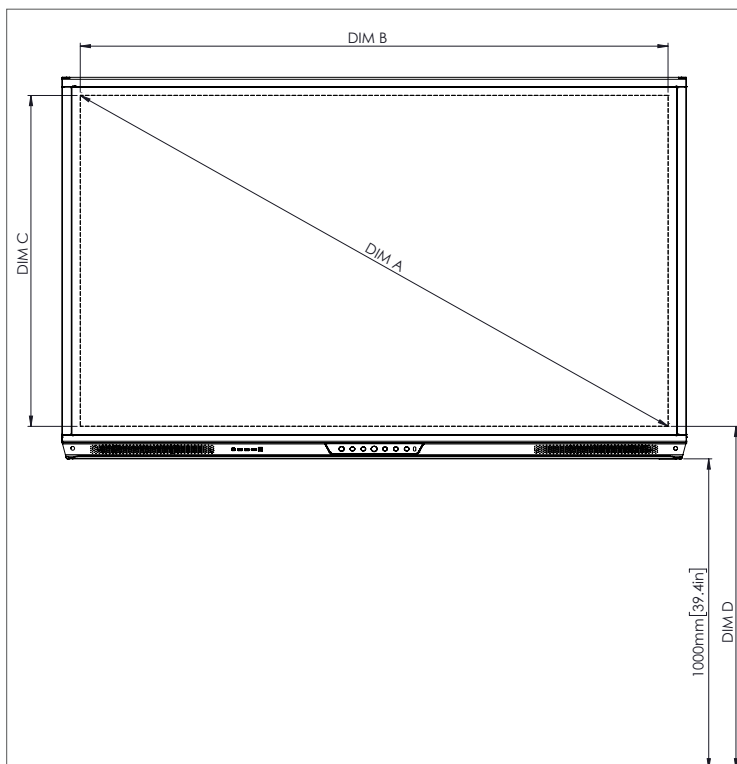

PHYSICAL SPECIFICATIONS

Panel Dimensions	70" 4K: 1668 x 1033 x 95 mm (65.7 x 40.7 x 3.7 in) 75" 4K: 1764 x 1089 x 109 mm (69.4 x 42.9 x 4.3 in) 86" 4K: 2014 x 1231 x 109 mm (79.3 x 48.5 x 4.3 in)
Packed Dimensions	70" 4K: 1796 x 1145 x 278 mm (70.7 x 45.1 x 11.0 in) 75" 4K: 1895 x 1200 x 278 mm (74.6 x 47.2 x 11.0 in) 86" 4K: 2140 x 1350 x 278 mm (84.3 x 53.1 x 11.0 in)
Net Weight	70" 4K: 53 kg (117 lbs) 75" 4K: 60 kg (132 lbs) 86" 4K: 75 kg (165 lbs)
Packed Weight	70" 4K: 75.5 kg (166.4 lbs) 75" 4K: 85.5 kg (188.5 lbs) 86" 4K: 101.6 kg (224.0 lbs)
Wall Mount Dimensions	1010 x 720 x 52 mm (39.8 x 28.3 x 2.0 in)
VESA Mount Point	70" 4K: 600 x 400 mm (23.6 x 15.7 in) 75" 4K: 800 x 400 mm (31.5 x 15.7 in) 86" 4K: 800 x 400 mm (31.5 x 15.7 in)

TECHNICAL DRAWINGS

70"

Front

DIM	DIMENSION (MM)	DIMENSION (IN)
A	1768	70.0
B	1541	60.7
C	867	34.1
D	1107	43.6
E	136	5.4
F	67	2.6
G	1033	40.7
H	1668	65.7
I	600	23.6
J Min	157	6.2
J Max	295	11.6
K Min	1157	45.6
K Max	1295	51.0
L	95	3.7

Back

Side

ActivPanel 2019-E Titanium SS 02/21 v1.6 EN

Page 3

TECHNICAL DRAWINGS

75"

Front

DIM	DIMENSION (MM)	DIMENSION (IN)
A	1894	75.6
B	1651	65.0
C	928	36.5
D	1103	43.4
E	133	5.2
F	67	2.6
G	1089	42.9
H	1764	69.4
I	800	31.5
J Min	214	8.4
J Max	352	13.9
K Min	1215	47.8
K Max	1353	53.3
L	109	4.3

Back

Side

TECHNICAL DRAWINGS

86"

Front

DIM	DIMENSION (MM)	DIMENSION (IN)
A	2176	85.6
B	1896	74.7
C	1067	42.0
D	1107	43.6
E	134	5.3
F	67	2.6
G	1231	48.5
H	2014	79.3
I	800	31.5
J Min	286	11.3
J Max	424	16.7
K Min	1286	50.6
K Max	1424	56.1
L	109	4.3