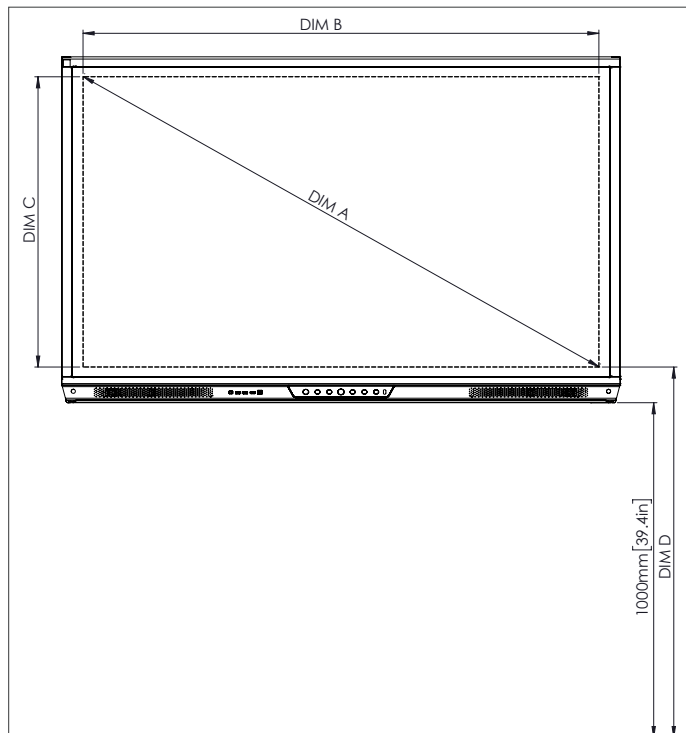

PHYSICAL SPECIFICATIONS

Panel Dimensions	70" 4K: 1668 x 1033 x 95 mm (65.7 x 40.7 x 3.7 in) 75" 4K: 1764 x 1089 x 109 mm (69.4 x 42.9 x 4.3 in) 86" 4K: 2014 x 1231 x 109 mm (79.3 x 48.5 x 4.3 in)
Packed Dimensions	70" 4K: 1796 x 1145 x 278 mm (70.7 x 45.1 x 11.0 in) 75" 4K: 1895 x 1200 x 278 mm (74.6 x 47.2 x 11.0 in) 86" 4K: 2140 x 1350 x 278 mm (84.3 x 53.1 x 11.0 in)
Net Weight	70" 4K: 53 kg (117 lbs) 75" 4K: 60 kg (132 lbs) 86" 4K: 75 kg (165 lbs)
Packed Weight	70" 4K: 69 kg (152 lbs) 75" 4K: 79 kg (174 lbs) 86" 4K: 96 kg (212 lbs)
Wall Mount Dimensions	1010 x 720 x 52 mm (39.8 x 28.3 x 2.0 in)
Wall Mount Packed Weight	5 kg (11lbs)
VESA Mount Point	70" 4K: 600 x 400 mm (23.6 x 15.7 in) 75" 4K: 800 x 400 mm (31.5 x 15.7 in) 86" 4K: 800 x 400 mm (31.5 x 15.7 in)

TECHNICAL DRAWINGS

70"

Front

DIM	DIMENSION (MM)	DIMENSION (IN)
A	1768	70.0
B	1541	60.7
C	867	34.1
D	1107	43.6
E	136	5.4
F	67	2.6
G	1033	40.7
H	1668	65.7
I	600	23.6
J Min	157	6.2
J Max	295	11.6
K Min	1157	45.6
K Max	1295	51.0
L	95	3.7

Back

Side

TECHNICAL DRAWINGS

75"

Front

DIM	DIMENSION (MM)	DIMENSION (IN)
A	1894	75.6
B	1651	65.0
C	928	36.5
D	1103	43.4
E	133	5.2
F	67	2.6
G	1089	42.9
H	1764	69.4
I	800	31.5
J Min	214	8.4
J Max	352	13.9
K Min	1215	47.8
K Max	1353	53.3
L	109	4.3

Back

Side

TECHNICAL DRAWINGS

86"

Front

DIM	DIMENSION (MM)	DIMENSION (IN)
A	2176	85.6
B	1896	74.7
C	1067	42.0
D	1107	43.6
E	134	5.3
F	67	2.6
G	1231	48.5
H	2014	79.3
I	800	31.5
J Min	286	11.3
J Max	424	16.7
K Min	1286	50.6
K Max	1424	56.1
L	109	4.3