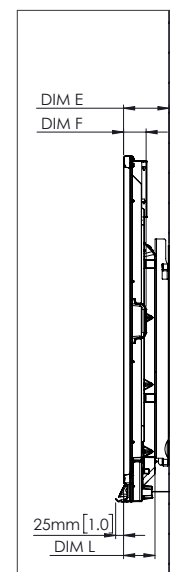

PHYSICAL SPECIFICATIONS

Panel Dimensions	70" 4K: 1668 x 1033 x 95 mm (65.7 x 40.7 x 3.7 in) 75" 4K: 1764 x 1089 x 109 mm (69.4 x 42.9 x 4.3 in) 86" 4K: 2014 x 1231 x 109 mm (79.3 x 48.5 x 4.3 in)
Packed Dimensions	70" 4K: 1796 x 1145 x 278 mm (70.7 x 45.1 x 11.0 in) 75" 4K: 1895 x 1200 x 278 mm (74.6 x 47.2 x 11.0 in) 86" 4K: 2140 x 1350 x 278 mm (84.3 x 53.1 x 11.0 in)
Net Weight	70" 4K: 53 kg (117 lbs) 75" 4K: 60 kg (132 lbs) 86" 4K: 75 kg (165 lbs)
Packed Weight	70" 4K: 69 kg (152 lbs) 75" 4K: 79 kg (174 lbs) 86" 4K: 96 kg (212 lbs)
Wall Mount Dimensions	1010 x 720 x 52 mm (39.8 x 28.3 x 2.0 in)
Wall Mount Packed Weight	5 kg (11lbs)
VESA Mount Point	70" 4K: 600 x 400 mm (23.6 x 15.7 in) 75" 4K: 800 x 400 mm (31.5 x 15.7 in) 86" 4K: 800 x 400 mm (31.5 x 15.7 in)

TECHNICAL DRAWINGS

70"

Front

DIM	DIMENSION (MM)	DIMENSION (IN)
A	1768	70.0
B	1541	60.7
C	867	34.1
D	1107	43.6
E	136	5.4
F	67	2.6
G	1033	40.7
H	1668	65.7
I	600	23.6
J Min	157	6.2
J Max	295	11.6
K Min	1157	45.6
K Max	1295	51.0
L	95	3.7

Back

Side

TECHNICAL DRAWINGS

75"

Front

DIM	DIMENSION (MM)	DIMENSION (IN)
A	1894	75.6
B	1651	65.0
C	928	36.5
D	1103	43.4
E	133	5.2
F	67	2.6
G	1089	42.9
H	1764	69.4
I	800	31.5
J Min	214	8.4
J Max	352	13.9
K Min	1215	47.8
K Max	1353	53.3
L	109	4.3

Back

Side

TECHNICAL DRAWINGS

86"

Front

DIM	DIMENSION (MM)	DIMENSION (IN)
A	2176	85.6
B	1896	74.7
C	1067	42.0
D	1107	43.6
E	134	5.3
F	67	2.6
G	1231	48.5
H	2014	79.3
I	800	31.5
J Min	286	11.3
J Max	424	16.7
K Min	1286	50.6
K Max	1424	56.1
L	109	4.3