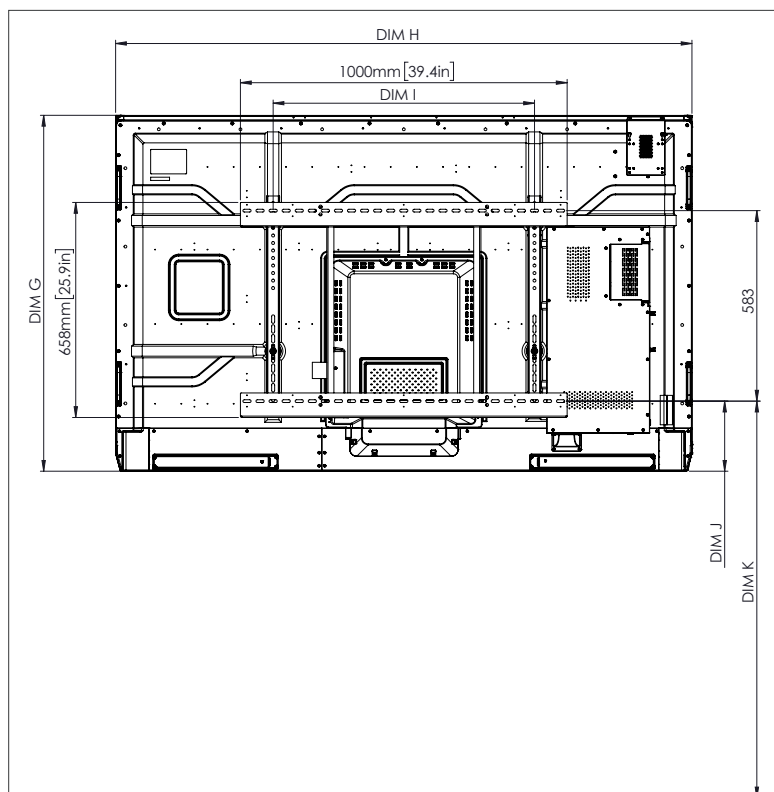

PHYSICAL SPECIFICATIONS

Panel Dimensions	70" 4K: 1668 x 1033 x 95 mm (65.7 x 40.7 x 3.7 in) 75" 4K: 1764 x 1089 x 109 mm (69.4 x 42.9 x 4.3 in) 86" 4K: 2014 x 1231 x 109 mm (79.3 x 48.5 x 4.3 in)
Packed Dimensions	70" 4K: 1796 x 1145 x 278 mm (70.7 x 45.1 x 11.0 in) 75" 4K: 1895 x 1200 x 278 mm (74.6 x 47.2 x 11.0 in) 86" 4K: 2140 x 1350 x 278 mm (84.3 x 53.1 x 11.0 in)
Net Weight	70" 4K: 53 kg (117 lbs) 75" 4K: 60 kg (132 lbs) 86" 4K: 75 kg (165 lbs)
Packed Weight	70" 4K: 69 kg (152 lbs) 75" 4K: 79 kg (174 lbs) 86" 4K: 96 kg (212 lbs)
Wall Mount Dimensions	1010 x 720 x 52 mm (39.8 x 28.3 x 2.0 in)
Wall Mount Packed Weight	5 kg (11lbs)
VESA Mount Point	70" 4K: 600 x 400 mm (23.6 x 15.7 in) 75" 4K: 800 x 400 mm (31.5 x 15.7 in) 86" 4K: 800 x 400 mm (31.5 x 15.7 in)

TECHNICAL DRAWINGS

70"

Front

DIM	DIMENSION (MM)	DIMENSION (IN)
A	1768	70.0
B	1541	60.7
C	867	34.1
D	1107	43.6
E	136	5.4
F	67	2.6
G	1033	40.7
H	1668	65.7
I	600	23.6
J Min	157	6.2
J Max	295	11.6
K Min	1157	45.6
K Max	1295	51.0
L	95	3.7

Back

Side

TECHNICAL DRAWINGS

75"

Front

DIM	DIMENSION (MM)	DIMENSION (IN)
A	1894	75.6
B	1651	65.0
C	928	36.5
D	1103	43.4
E	133	5.2
F	67	2.6
G	1089	42.9
H	1764	69.4
I	800	31.5
J Min	214	8.4
J Max	352	13.9
K Min	1215	47.8
K Max	1353	53.3
L	109	4.3

Back

Side

TECHNICAL DRAWINGS

86"

Front

DIM	DIMENSION (MM)	DIMENSION (IN)
A	2176	85.6
B	1896	74.7
C	1067	42.0
D	1107	43.6
E	134	5.3
F	67	2.6
G	1231	48.5
H	2014	79.3
I	800	31.5
J Min	286	11.3
J Max	424	16.7
K Min	1286	50.6
K Max	1424	56.1
L	109	4.3