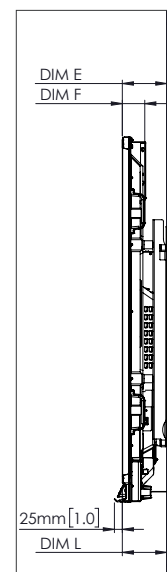

PHYSICAL SPECIFICATIONS

Panel Dimensions	70" 4K: 1668 x 1033 x 95 mm (65.7 x 40.7 x 3.7 in) 75" 4K: 1764 x 1089 x 109 mm (69.4 x 42.9 x 4.3 in) 86" 4K: 2014 x 1231 x 109 mm (79.3 x 48.5 x 4.3 in)
Packed Dimensions	70" 4K: 1796 x 1145 x 278 mm (70.7 x 45.1 x 11.0 in) 75" 4K: 1895 x 1200 x 278 mm (74.6 x 47.2 x 11.0 in) 86" 4K: 2140 x 1350 x 278 mm (84.3 x 53.1 x 11.0 in)
Net Weight	70" 4K: 53 kg (117 lbs) 75" 4K: 60 kg (132 lbs) 86" 4K: 75 kg (165 lbs)
Packed Weight	70" 4K: 69 kg (152 lbs) 75" 4K: 79 kg (174 lbs) 86" 4K: 96 kg (212 lbs)
Wall Mount Dimensions	1010 x 720 x 52 mm (39.8 x 28.3 x 2.0 in)
Wall Mount Packed Weight	5 kg (11lbs)
VESA Mount Point	70" 4K: 600 x 400 mm (23.6 x 15.7 in) 75" 4K: 800 x 400 mm (31.5 x 15.7 in) 86" 4K: 800 x 400 mm (31.5 x 15.7 in)

TECHNICAL DRAWINGS

70"

Front

DIM	DIMENSION (MM)	DIMENSION (IN)
A	1768	70.0
B	1541	60.7
C	867	34.1
D	1107	43.6
E	136	5.4
F	67	2.6
G	1033	40.7
H	1668	65.7
I	600	23.6
J Min	157	6.2
J Max	295	11.6
K Min	1157	45.6
K Max	1295	51.0
L	95	3.7

Back

Side

TECHNICAL DRAWINGS

75"

Front

DIM	DIMENSION (MM)	DIMENSION (IN)
A	1894	75.6
B	1651	65.0
C	928	36.5
D	1103	43.4
E	133	5.2
F	67	2.6
G	1089	42.9
H	1764	69.4
I	800	31.5
J Min	214	8.4
J Max	352	13.9
K Min	1215	47.8
K Max	1353	53.3
L	109	4.3

Back

Side

TECHNICAL DRAWINGS

86"

Front

DIM	DIMENSION (MM)	DIMENSION (IN)
A	2176	85.6
B	1896	74.7
C	1067	42.0
D	1107	43.6
E	134	5.3
F	67	2.6
G	1231	48.5
H	2014	79.3
I	800	31.5
J Min	286	11.3
J Max	424	16.7
K Min	1286	50.6
K Max	1424	56.1
L	109	4.3