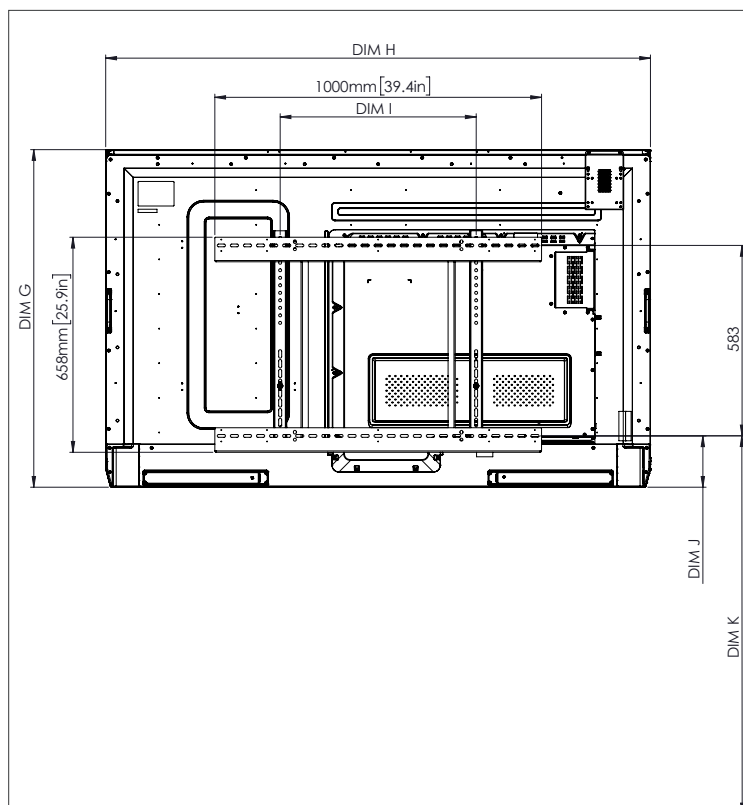

PHYSICAL SPECIFICATIONS

Panel Dimensions	70" 4K: 1668 x 1033 x 95 mm (65.7 x 40.7 x 3.7 in) 75" 4K: 1764 x 1089 x 109 mm (69.4 x 42.9 x 4.3 in) 86" 4K: 2014 x 1231 x 109 mm (79.3 x 48.5 x 4.3 in)
Packed Dimensions	70" 4K: 1796 x 1145 x 278 mm (70.7 x 45.1 x 11.0 in) 75" 4K: 1895 x 1200 x 278 mm (74.6 x 47.2 x 11.0 in) 86" 4K: 2140 x 1350 x 278 mm (84.3 x 53.1 x 11.0 in)
Net Weight	70" 4K: 53 kg (117 lbs) 75" 4K: 60 kg (132 lbs) 86" 4K: 75 kg (165 lbs)
Packed Weight	70" 4K: 69 kg (152 lbs) 75" 4K: 79 kg (174 lbs) 86" 4K: 96 kg (212 lbs)
Wall Mount Dimensions	1010 x 720 x 52 mm (39.8 x 28.3 x 2.0 in)
Wall Mount Packed Weight	5 kg (11lbs)
VESA Mount Point	70" 4K: 600 x 400 mm (23.6 x 15.7 in) 75" 4K: 800 x 400 mm (31.5 x 15.7 in) 86" 4K: 800 x 400 mm (31.5 x 15.7 in)

TECHNICAL DRAWINGS

70"

Front

DIM	DIMENSION (MM)	DIMENSION (IN)
A	1768	70.0
B	1541	60.7
C	867	34.1
D	1107	43.6
E	136	5.4
F	67	2.6
G	1033	40.7
H	1668	65.7
I	600	23.6
J Min	157	6.2
J Max	295	11.6
K Min	1157	45.6
K Max	1295	51.0
L	95	3.7

Back

Side

TECHNICAL DRAWINGS

75"

Front

DIM	DIMENSION (MM)	DIMENSION (IN)
A	1894	75.6
B	1651	65.0
C	928	36.5
D	1103	43.4
E	133	5.2
F	67	2.6
G	1089	42.9
H	1764	69.4
I	800	31.5
J Min	214	8.4
J Max	352	13.9
K Min	1215	47.8
K Max	1353	53.3
L	109	4.3

Back

Side

TECHNICAL DRAWINGS

86"

Front

DIM	DIMENSION (MM)	DIMENSION (IN)
A	2176	85.6
B	1896	74.7
C	1067	42.0
D	1107	43.6
E	134	5.3
F	67	2.6
G	1231	48.5
H	2014	79.3
I	800	31.5
J Min	286	11.3
J Max	424	16.7
K Min	1286	50.6
K Max	1424	56.1
L	109	4.3