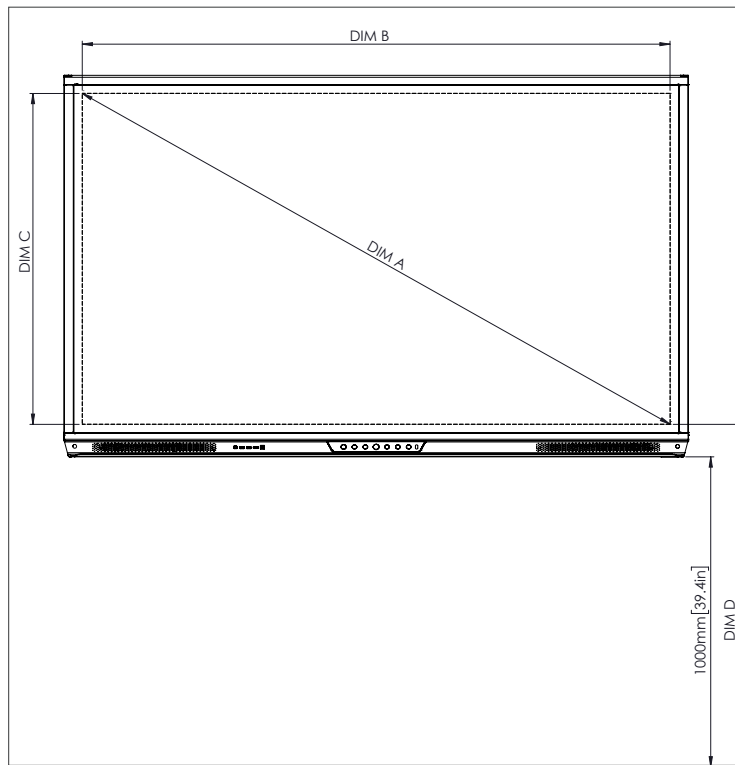

PHYSICAL SPECIFICATIONS

Panel Dimensions	70" 4K: 1668 x 1033 x 95 mm (65.7 x 40.7 x 3.7 in) 75" 4K: 1764 x 1089 x 109 mm (69.4 x 42.9 x 4.3 in) 86" 4K: 2014 x 1231 x 109 mm (79.3 x 48.5 x 4.3 in)
Packed Dimensions	70" 4K: 1796 x 1145 x 278 mm (70.7 x 45.1 x 11.0 in) 75" 4K: 1895 x 1200 x 278 mm (74.6 x 47.2 x 11.0 in) 86" 4K: 2140 x 1350 x 278 mm (84.3 x 53.1 x 11.0 in)
Net Weight	70" 4K: 53 kg (117 lbs) 75" 4K: 60 kg (132 lbs) 86" 4K: 75 kg (165 lbs)
Packed Weight	70" 4K: 69 kg (152 lbs) 75" 4K: 79 kg (174 lbs) 86" 4K: 96 kg (212 lbs)
Wall Mount Dimensions	1010 x 720 x 52 mm (39.8 x 28.3 x 2.0 in)
Wall Mount Packed Weight	5 kg (11lbs)
VESA Mount Point	70" 4K: 600 x 400 mm (23.6 x 15.7 in) 75" 4K: 800 x 400 mm (31.5 x 15.7 in) 86" 4K: 800 x 400 mm (31.5 x 15.7 in)

TECHNICAL DRAWINGS

70"

Front

DIM	DIMENSION (MM)	DIMENSION (IN)
A	1768	70.0
B	1541	60.7
C	867	34.1
D	1107	43.6
E	136	5.4
F	67	2.6
G	1033	40.7
H	1668	65.7
I	600	23.6
J Min	157	6.2
J Max	295	11.6
K Min	1157	45.6
K Max	1295	51.0
L	95	3.7

Back

Side

TECHNICAL DRAWINGS

75"

Front

DIM	DIMENSION (MM)	DIMENSION (IN)
A	1894	75.6
B	1651	65.0
C	928	36.5
D	1103	43.4
E	133	5.2
F	67	2.6
G	1089	42.9
H	1764	69.4
I	800	31.5
J Min	214	8.4
J Max	352	13.9
K Min	1215	47.8
K Max	1353	53.3
L	109	4.3

Back

Side

TECHNICAL DRAWINGS

86"

Front

DIM	DIMENSION (MM)	DIMENSION (IN)
A	2176	85.6
B	1896	74.7
C	1067	42.0
D	1107	43.6
E	134	5.3
F	67	2.6
G	1231	48.5
H	2014	79.3
I	800	31.5
J Min	286	11.3
J Max	424	16.7
K Min	1286	50.6
K Max	1424	56.1
L	109	4.3