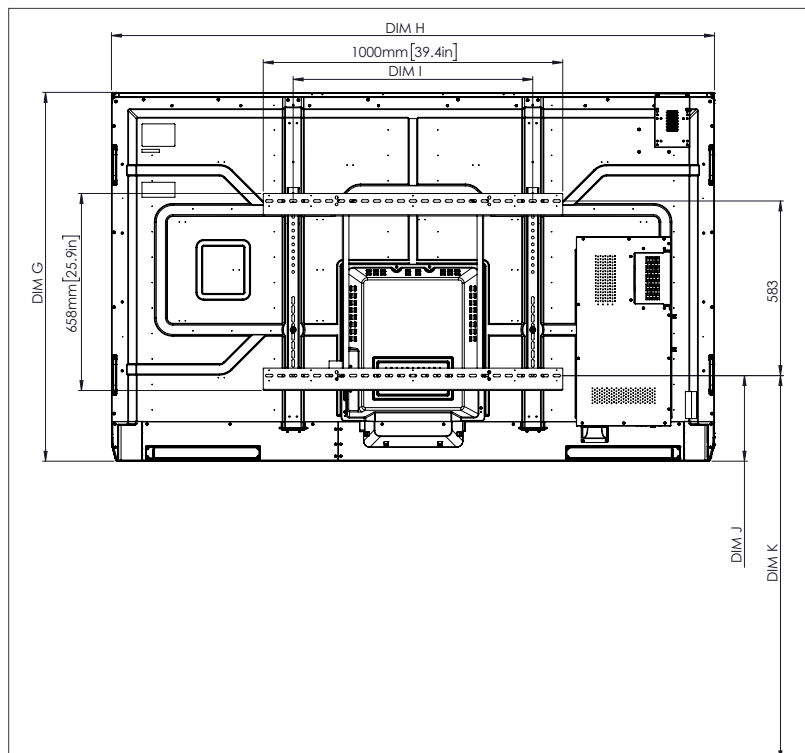

DIM	DIMENSION (MM)	DIMENSION (IN)
A	2176	85.6
B	1896	74.7
C	1067	42.0
D	1107	43.6
E	134	5.3
F	67	2.6
G	1231	48.5
H	2014	79.3
I	800	31.5
J Min	286	11.3
J Max	424	16.7
K Min	1286	50.6
K Max	1424	56.1
L	109	4.3

Back