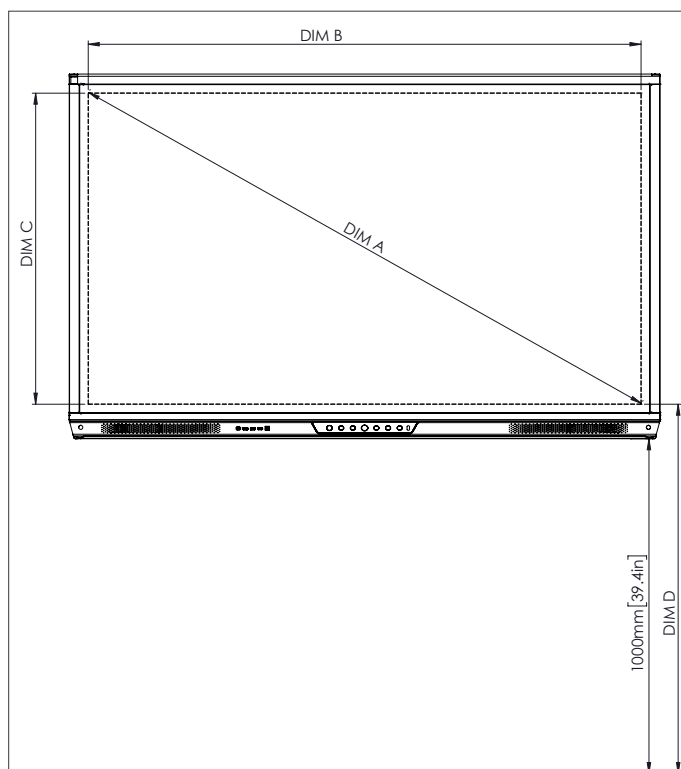

PHYSICAL SPECIFICATIONS

Panel Dimensions	70" 4K: 1668 x 1033 x 95 mm (65.7 x 40.7 x 3.7 in) 75" 4K: 1764 x 1089 x 109 mm (69.4 x 42.9 x 4.3 in) 86" 4K: 2014 x 1231 x 109 mm (79.3 x 48.5 x 4.3 in)
Packed Dimensions	70" 4K: 1796 x 1145 x 278 mm (70.7 x 45.1 x 11.0 in) 75" 4K: 1895 x 1200 x 278 mm (74.6 x 47.2 x 11.0 in) 86" 4K: 2140 x 1350 x 278 mm (84.3 x 53.1 x 11.0 in)
Net Weight	70" 4K: 53 kg (117 lbs) 75" 4K: 60 kg (132 lbs) 86" 4K: 75 kg (165 lbs)
Packed Weight	70" 4K: 69 kg (152 lbs) 75" 4K: 79 kg (174 lbs) 86" 4K: 96 kg (212 lbs)
Wall Mount Dimensions	1010 x 720 x 52 mm (39.8 x 28.3 x 2.0 in)
Wall Mount Packed Weight	5 kg (11lbs)
VESA Mount Point	70" 4K: 600 x 400 mm (23.6 x 15.7 in) 75" 4K: 800 x 400 mm (31.5 x 15.7 in) 86" 4K: 800 x 400 mm (31.5 x 15.7 in)

TECHNICAL DRAWINGS

70"

Front

DIM	DIMENSION (MM)	DIMENSION (IN)
A	1768	70.0
B	1541	60.7
C	867	34.1
D	1107	43.6
E	136	5.4
F	67	2.6
G	1033	40.7
H	1668	65.7
I	600	23.6
J Min	157	6.2
J Max	295	11.6
K Min	1157	45.6
K Max	1295	51.0
L	95	3.7

Back

Side

TECHNICAL DRAWINGS

75"

Front

DIM	DIMENSION (MM)	DIMENSION (IN)
A	1894	75.6
B	1651	65.0
C	928	36.5
D	1103	43.4
E	133	5.2
F	67	2.6
G	1089	42.9
H	1764	69.4
I	800	31.5
J Min	214	8.4
J Max	352	13.9
K Min	1215	47.8
K Max	1353	53.3
L	109	4.3

Back

Side

TECHNICAL DRAWINGS

86"

Front

DIM	DIMENSION (MM)	DIMENSION (IN)
A	2176	85.6
B	1896	74.7
C	1067	42.0
D	1107	43.6
E	134	5.3
F	67	2.6
G	1231	48.5
H	2014	79.3
I	800	31.5
J Min	286	11.3
J Max	424	16.7
K Min	1286	50.6
K Max	1424	56.1
L	109	4.3