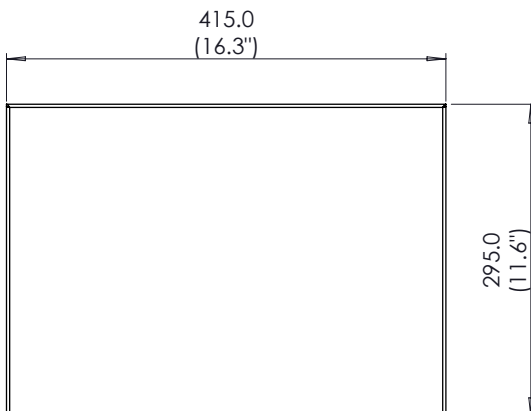

TECHNICAL DRAWINGS

Side Shelf

ActivPanel 2019 Stands Accessories SS 09/20 v1.3 EN