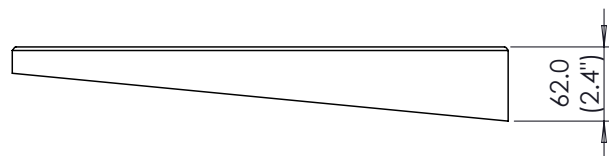

TECHNICAL DRAWINGS

Side Shelf

ActivPanel 2019 Stands Accessories SS 09/20 v1.3 EN